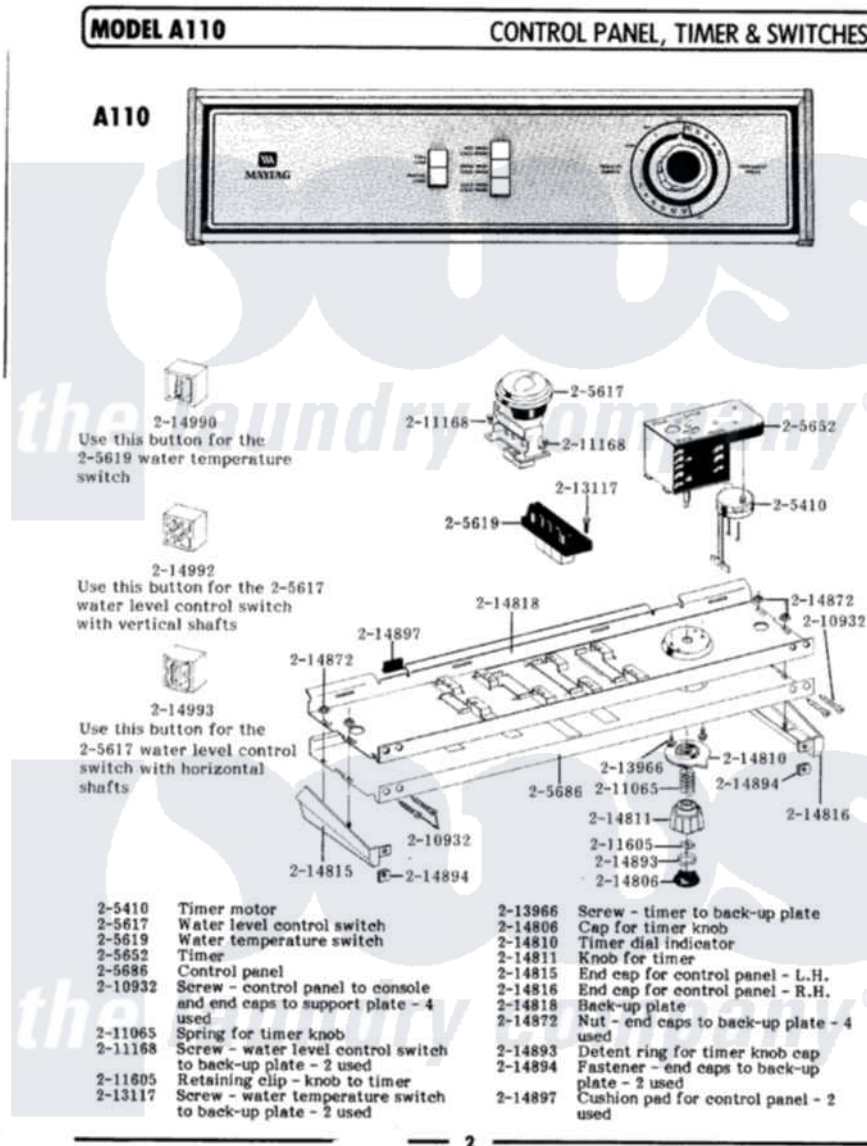

Maytag LA110 05 - CONTROL PANEL,TIMER & SWITCHES (A110)

Maytag Residential Maytag LA110 Washer Parts Parts Diagram 05 - CONTROL PANEL,TIMER & SWITCHES (A110)
 Click on the part number to view part

Item	Original Part Number	Replaced By	Status	Part Description
1	205410		Not Available	TIMER MOTOR 120-60
2	205617			Water Level Control Switch
3	205619		Not Available	WATER TEMPERATURE SWITCH
4	205652	22205652		Timer
5	210932			Screw, No.8 X 9/16 Ctsk Note: Screw, Inlet Duct
6	211065			Spring, Index Wheel
7	211168	W10139210		Screw, 8-18 X 5/16
8	211605			Bezel, Timer Dial
9	213117	67006908		Screw, Ice Rack
10	213966	3400014		Screw
11	214806		Not Available	CAP FOR TIMER KNOB
12	214810	22001571		Bezel, Timer Dial
13	214811			Knob For Timer
14	214815			End Cap F/Control Panel-LH
15	214816			End Cap F/Control Panel-RH

16	214818		Back Up Plate
17	214872		Palnut, End Cap Note: Nut, Lamp Holder
18	214893	Not Available	DETENT RING F/TIMER KNOB CA
19	214894		Fastener, End Cap
20	214897		Pad, Control Panel