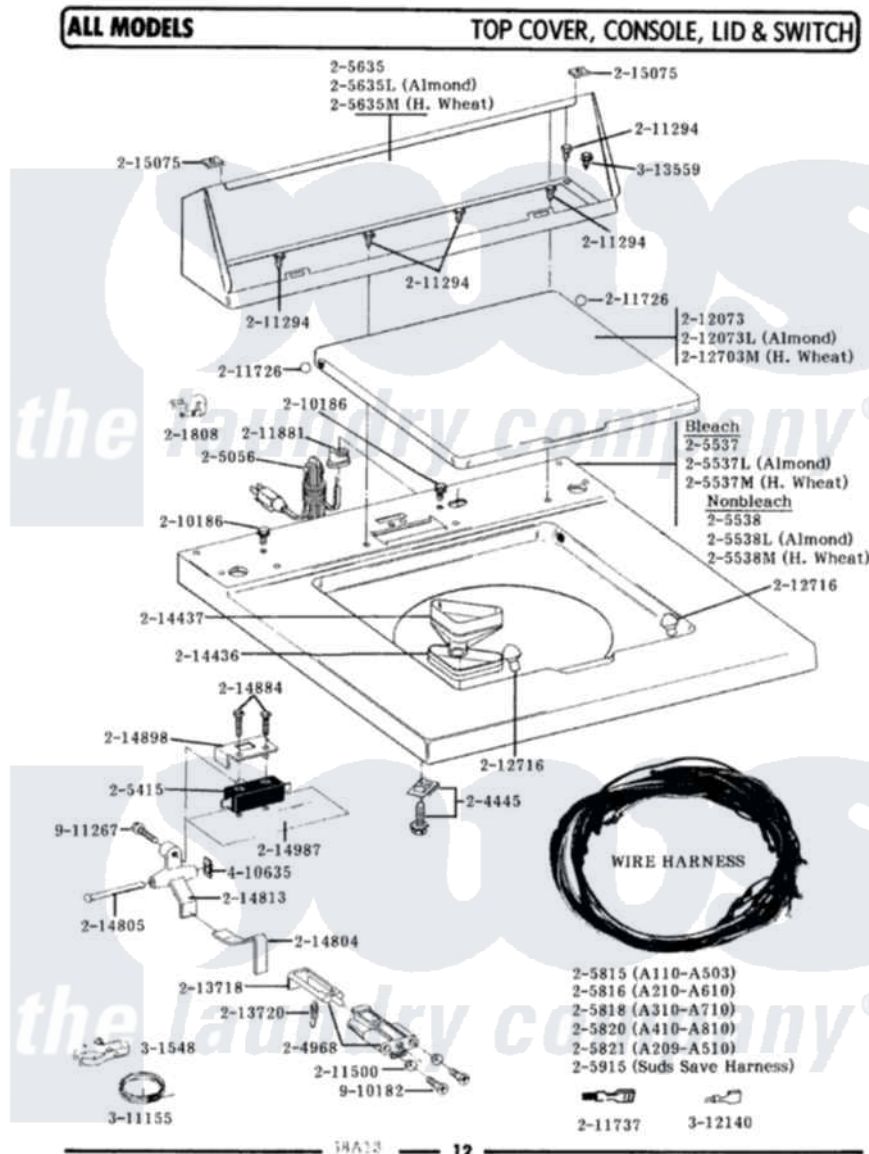

# Maytag LA110 06 - TOP COVER, CONSOLE & LID SWITCH

Maytag Residential Maytag LA110 Washer Parts Parts Diagram 06 - TOP COVER, CONSOLE & LID SWITCH  
 Click on the part number to view part

Item	Original Part Number	Replaced By	Status	Part Description
1	<a href="#">205997</a>			Non-Bleach Conversion Kit
2	<a href="#">Y201808</a>			Converter
3	<a href="#">204445</a>			Screw And Fastener Assembly
4	<a href="#">204968</a>			Plunger And Bracket Assembly--W
5	205056	<a href="#">204590</a>		Cord, Power
6	205415	<a href="#">279347</a>		Switch-Lid
7	205538		Not Available	TOP COVER-WHITE
8	205538L		Not Available	TOP COVER-ALMOND
9	205538M		Not Available	TOP COVER-HARVEST WHEAT
10	<a href="#">205635</a>			Console
11	205635L		Not Available	CONSOLE (ALM)
12	205635M		Not Available	CONSOLE (HVST WHEAT)
13	205815		Not Available	MAIN WIRE HARNESS
14	205915		Not Available	SUDS SAVE HARNESS
15	210186	<a href="#">3370225</a>		Screw