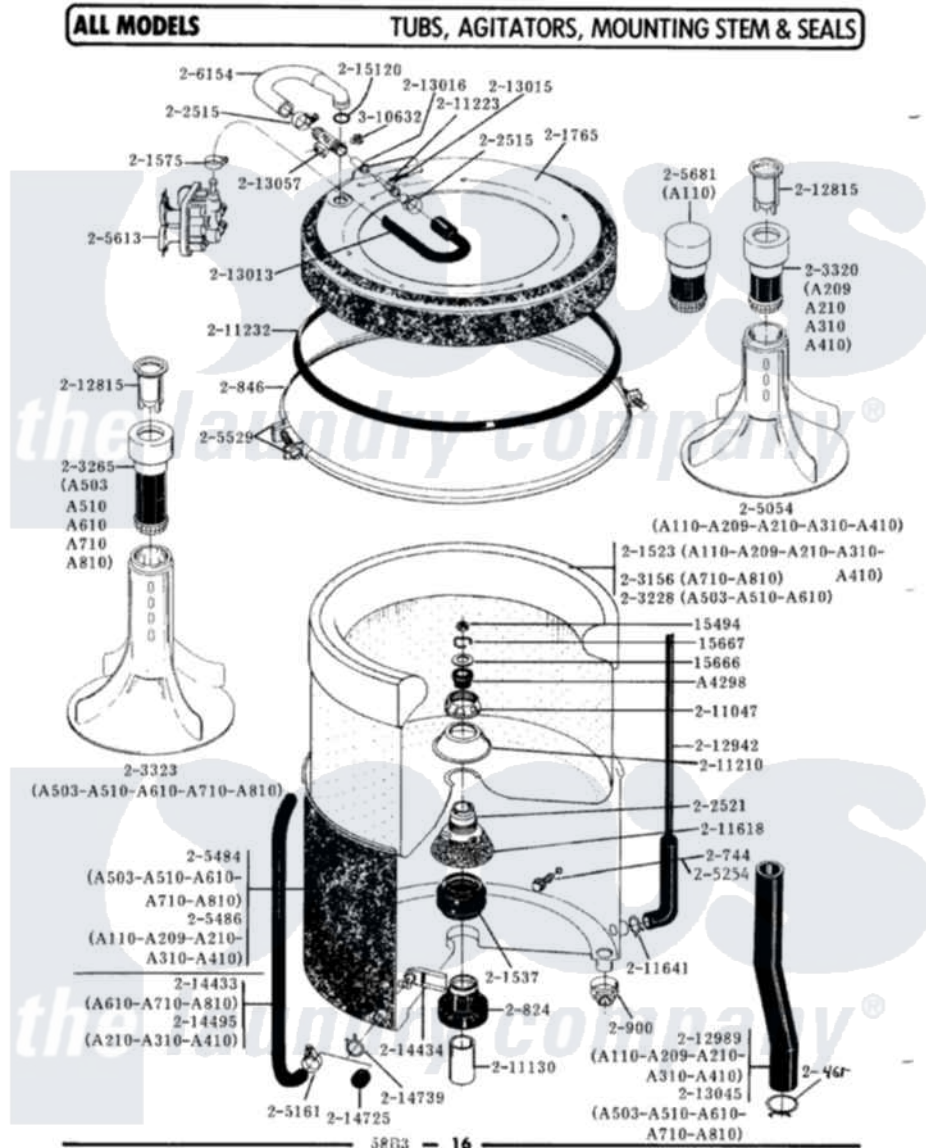

Maytag LA110 08 - TUB, AGITATOR, MOUNTING STEM & SEAL

Maytag Residential Maytag LA110 Washer Parts Parts Diagram 08 - TUB, AGITATOR, MOUNTING STEM & SEAL
 Click on the part number to view part

Item	Original Part Number	Replaced By	Status	Part Description
1	A04298		Not Available	SEAL, AGITATOR DRIVE SHAFT
2	Y015494			Stop Ring-Agitator Shaft
3	Y015666			Washer, Retaining -
4	Y015667			Retaining Ring
5	Y054867			Washer, Lock
6	200744	W10175939		Bolt
7	200824	6-2040130		Tub Bearin
8	200846			Clamp - Tub Cover
9	200900	616099		Clamp
10	201523		Not Available	INNER TUB
11	201537	6-2095720		Mounting S
12	201575			Clamp, Hose
13	201765		Not Available	COVER, TUB
14	202515	596669		Clamp, Manifold
15	202521	6-2095720		Mounting S
16	203156		Not Available	INNER TUB