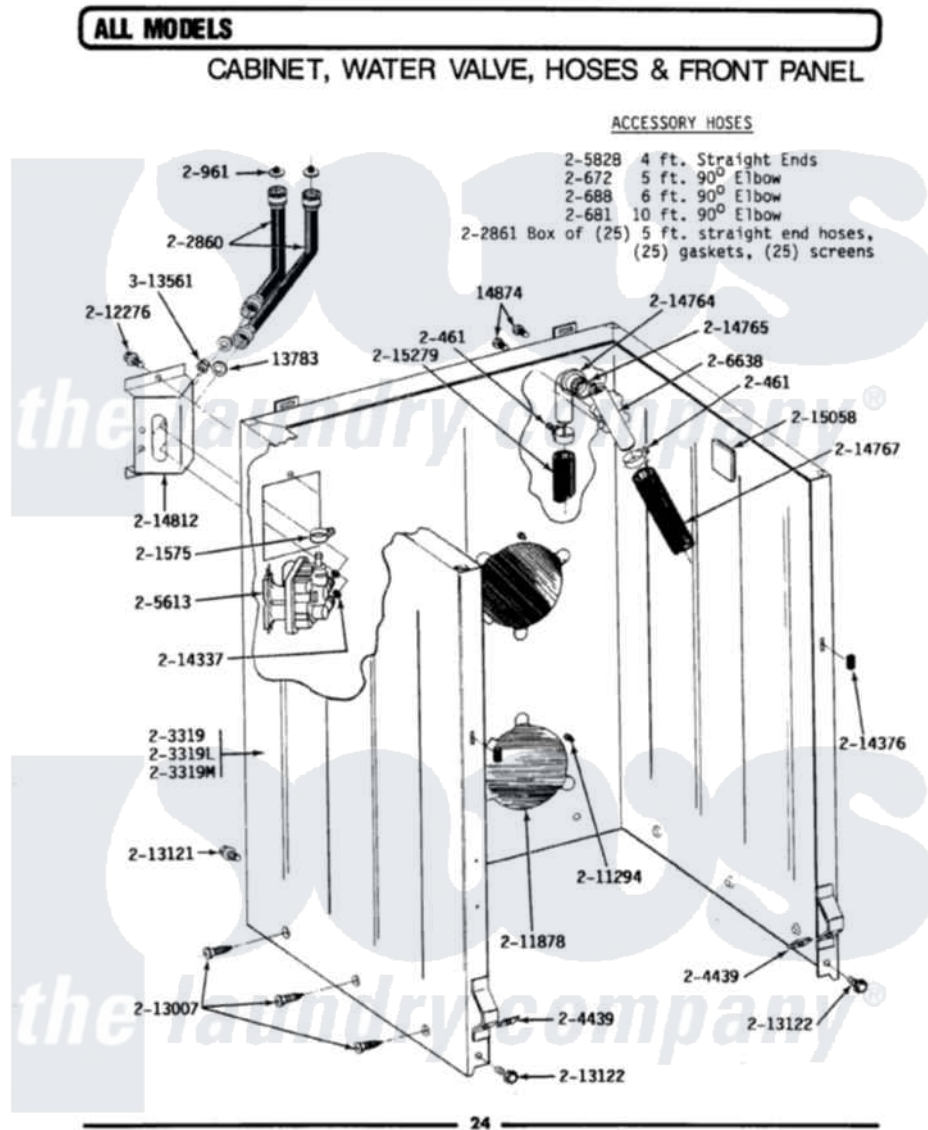

Maytag LA112 02 - CABINET, WATER VALVE, HOSES & FRNT PANEL

Maytag [Residential Maytag LA112 Washer Parts](#) Parts Diagram 02 - CABINET, WATER VALVE, HOSES & FRNT PANEL

Click on the part number to view part

Item	Original Part Number	Replaced By	Status	Part Description
1	Y013783			Washer, Inlet Hose
2	Y014874			Screw, Idler Arm And Sleeve
3	200461	285655		Clamp, Hose
4	200672	76314		Hose, Inlet 6 Ft. Hose With Elbow
5	200681	21001467		Hose- 10'
6	200688	76314		Hose, Inlet 6 Ft. Hose With Elbow
7	Y200832			Capacitor
8	200961	12001413		Strainer And Washer Kit
9	201575			Clamp, Hose
10	202860			Inlet Hose Assembly
11	202861	202860		Inlet Hose Assembly
12	203237			No.17 Wire With Terminal
14	203319L		Not Available	(ALMOND)
15	204439			Screw And Fstner Assembly

16	205613		Water Valve
17	205828	202860	Inlet Hose Assembly
18	206103		Capacitor Kit
19	206638		Siphon Break
20	211149		Clip, Capacitor
21	211294	90767	Screw, 8A X 3/8 HeX Washer Head Tapping
22	211878	Not Available	PLATE, ACCESS
23	212276	W10116760	Screw
24	212982	22001650	Fastener, Spring
26	212998L	Not Available	FRONT PANEL-ALMOND
27	213007		Xfor Cabinet See Cabinet, Back
28	213121	3400111	Screw, 12-14 X 5/8
29	213122	27001200	Screw
30	213846		Guard, Belt
31	214337	96160	Screen
32	214376	22002331	Spacer, Front Panel
33	214764	208847	Elbow
34	214765		Gasket, Siphon Break
35	214767	22001448	Hose, Pump
36	214812	22002361	Bracket, Water Valve
37	215058		Pad, Cabinet Bumper
38	215279	22003410	Hose, Drain
39	Y313561		Screw---NA