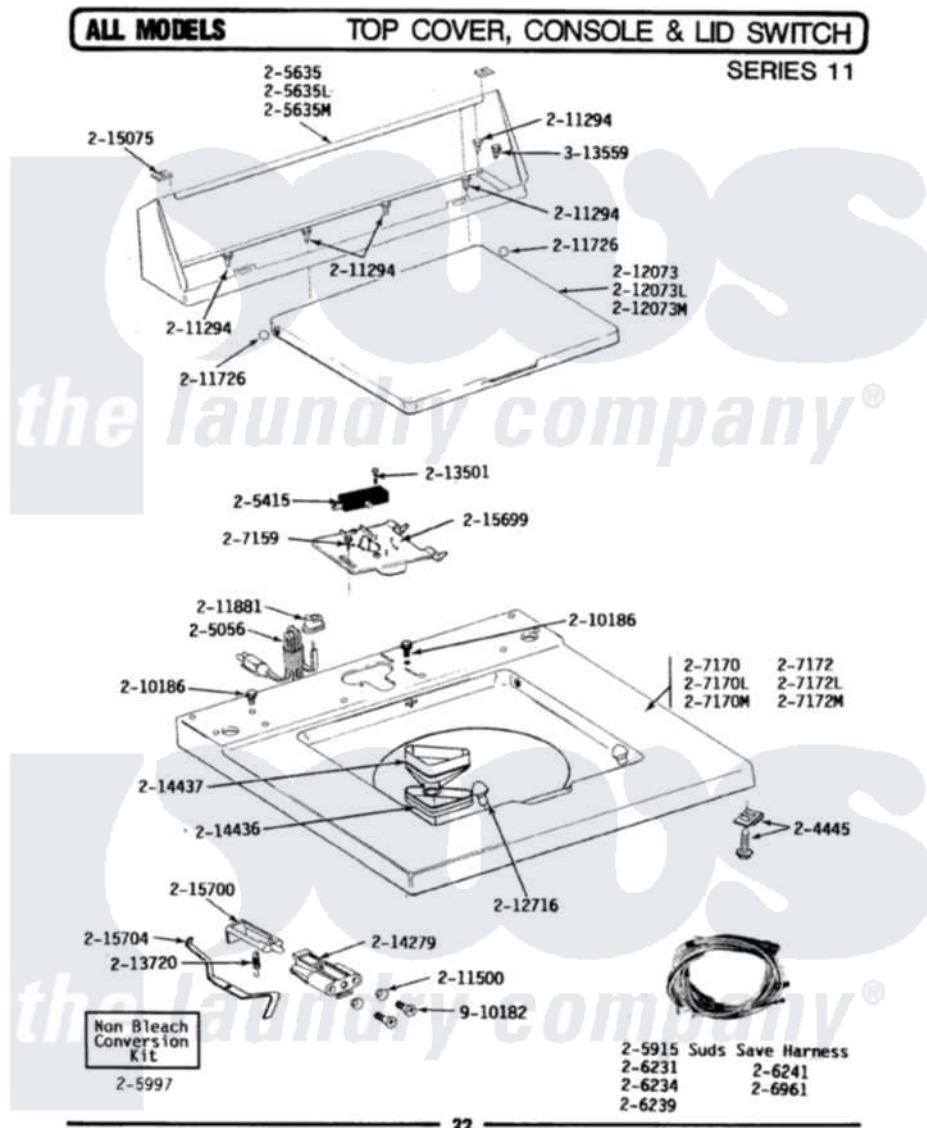

# Maytag LA112 07 - TOP COVER, CONSOLE & LID SWITCH (SER 11)

Maytag Residential Maytag LA112 Washer Parts Parts Diagram 07 - TOP COVER, CONSOLE & LID SWITCH (SER 11)  
 Click on the part number to view part

Item	Original Part Number	Replaced By	Status	Part Description
1	<a href="#">Y201808</a>			Converter
2	<a href="#">204445</a>			Screw And Fastener Assembly
3	<a href="#">204968</a>			Plunger And Bracket Assembly--W
4	205056	<a href="#">204590</a>		Cord, Power
5	205415	<a href="#">279347</a>		Switch-Lid
7	205635L		Not Available	CONSOLE (ALM)
8	205915		Not Available	SUDS SAVE HARNESS
9	<a href="#">205997</a>			Non-Bleach Conversion Kit
10	206239		Not Available	WIRE HARNESS
11	207159	<a href="#">489355</a>		Screw, 8 X 1/2
13	<a href="#">207170L</a>			Top Cover Assembly ALM---NA
16	<a href="#">207172L</a>			Top Cover Assembly ALM---NA
17	210186	<a href="#">3370225</a>		Screw
18	211294	<a href="#">90767</a>		Screw, 8A X 3/8 HeX Washer Head Tapping