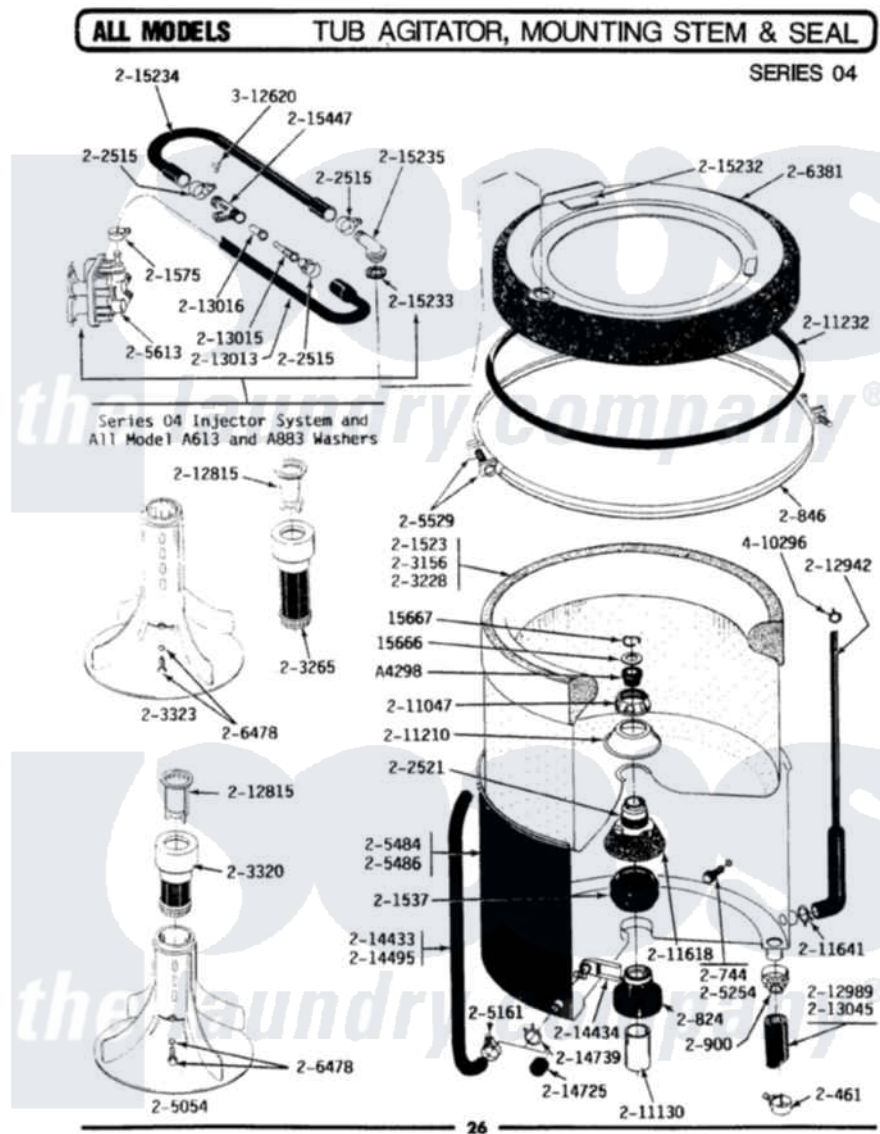

Maytag LA112 09 - TUB, AGITATOR, MTG. STEM & SEAL (SER 04)

Maytag Residential Maytag LA112 Washer Parts Parts Diagram 09 - TUB, AGITATOR, MTG. STEM & SEAL (SER 04)
 Click on the part number to view part

Item	Original Part Number	Replaced By	Status	Part Description
1	A04298		Not Available	SEAL, AGITATOR DRIVE SHAFT
2	Y015666			Washer, Retaining -
3	Y015667			Retaining Ring
4	Y054867			Washer, Lock
5	200744	W10175939		Bolt
6	200824	6-2040130		Tub Bearin
7	200846			Clamp - Tub Cover
8	200900	616099		Clamp
9	201523		Not Available	INNER TUB
10	201537	6-2095720		Mounting S
11	201575			Clamp, Hose
12	202515	596669		Clamp, Manifold
13	202521	6-2095720		Mounting S
17	203320		Not Available	LINT FILTER - DISPENSER
19	204012	6-2095720		Mounting S
20	204013	6-2040130		Tub Bearin

21	205054		Not Available	AGITATOR
22	205161	489503		Clamp
23	205254	W10175938		Bolt
25	205486		Not Available	PART NOT USED
26	205529			Nut And Bolt Kit For Tub Clam
27	205613			Water Valve
28	206381		Not Available	TUB COVER
29	206478		Not Available	SCREW & WASHER FOR AGITATOR
30	206683	206680		Water Injector Assembly
31	211047	6-2110472		Nut- Clamp
32	211100			Washer, Outer Tub
33	211130			Bearing Liner, Tub Bearing
34	211210			Washer, Clamping Nut
35	211232			Seal, Tub Cover
36	211618	22001423		Set Screw, Mounting Stem
37	211641			Clamp, 1-1/16"
38	212815		Not Available	DISPENSER CUP
39	212942	22001619		Tube, Water Level Switch
40	Y212989			Hose, Outer Tub To Pump
41	213013			Hose, Injector
42	213015			Nozzle, Injector
43	213016	216201		Nozzle
45	213057	22213057		Sleeve- In
46	214725			Cap For Spout-Outer Tub
47	214739	596669		Clamp, Manifold
48	214875	285655		Clamp, Hose
49	215232			Bumper, Unbalance
50	215233			Seal For Injector Tube
51	Y215234			Hose, Injector Fill
52	215235			Tube, Injector
53	215447			Sleeve For Injector
54	Y310632	1163839		Screw
55	312620			Screw, Sems
56	410296	596669		Clamp, Manifold