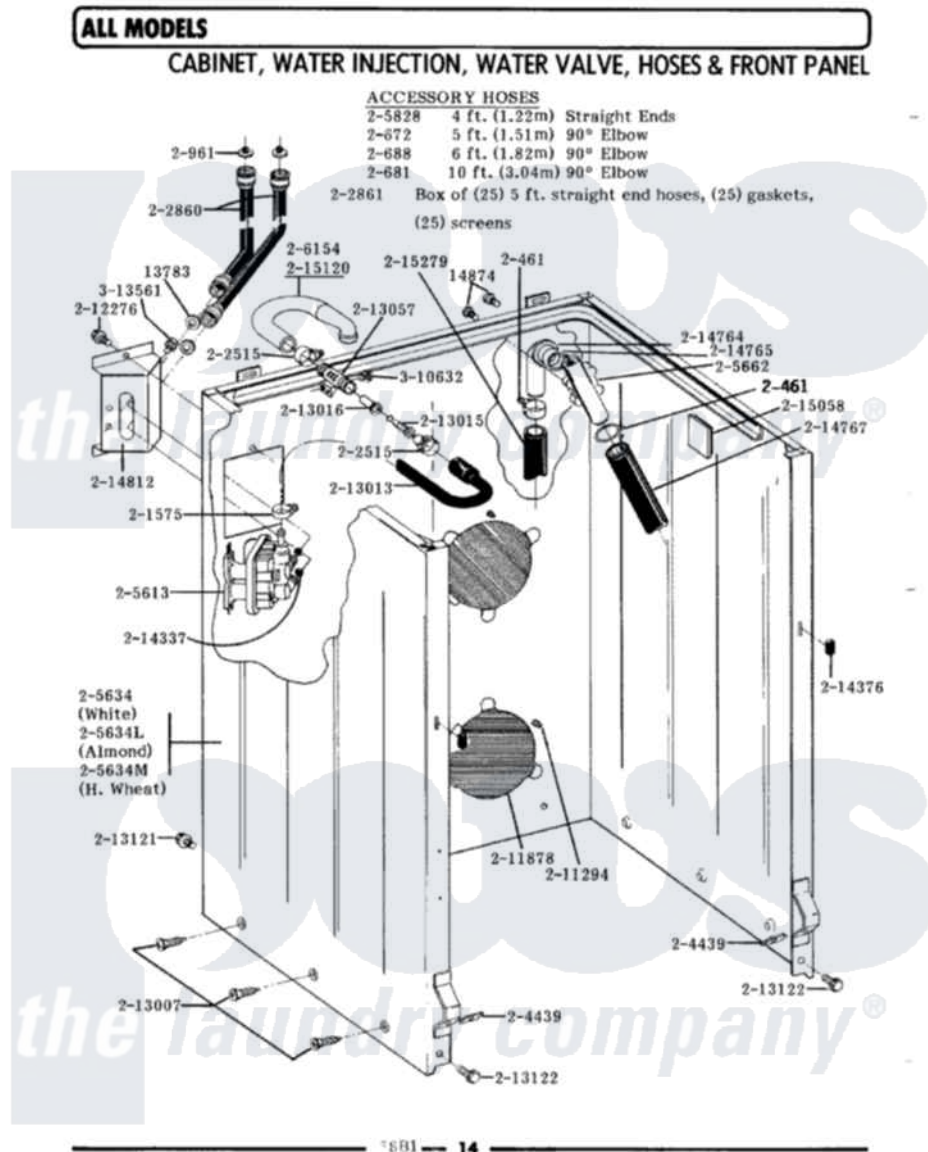

Maytag LA180 03 - CBNT,WATER INJ & VALVE,HOSES & FRT PANEL

Maytag Residential Maytag LA180 Washer Parts Parts Diagram 03 - CBNT.WATER INJ & VALVE,HOSES & FRT PANEL

Click on the part number to view part

Item	Original Part Number	Replaced By	Status	Part Description
1	Y013783			Washer, Inlet Hose
2	Y014874			Screw, Idler Arm And Sleeve
3	200461	285655		Clamp, Hose
4	200672	76314		Hose, Inlet 6 Ft. Hose With Elbow
5	200681	21001467		Hose- 10'
6	200688	76314		Hose, Inlet 6 Ft. Hose With Elbow
7	Y200832			Capacitor
8	200961	12001413		Strainer And Washer Kit
9	201575			Clamp, Hose
10	202515	596669		Clamp, Manifold
11	202860			Inlet Hose Assembly
12	202861	202860		Inlet Hose Assembly
13	203237			No.17 Wire With Terminal
14	204439			Screw And Fstner Assembly

15	205613		Water Valve
17	205634L	Not Available	CABINET WELD ASSEMBLY WITH BUM
19	205662	206638	Siphon Break
20	205828	202860	Inlet Hose Assembly
21	206103		Capacitor Kit
22	206154		Injector Tube With Seal
23	211149		Clip, Capacitor
24	211294	90767	Screw, 8A X 3/8 HeX Washer Head Tapping
25	211878	Not Available	PLATE, ACCESS
26	212276	W10116760	Screw
27	212982	22001650	Fastener, Spring
29	212998L	Not Available	FRONT PANEL-ALMOND
30	213007		Xfor Cabinet See Cabinet, Back
31	213013		Hose, Injector
32	213015		Nozzle, Injector
33	213016	216201	Nozzle
34	213057	22213057	Sleeve- In
35	213121	3400111	Screw, 12-14 X 5/8
36	213122	27001200	Screw
37	213846		Guard, Belt
38	214337	96160	Screen
39	214376	22002331	Spacer, Front Panel
40	214764	208847	Elbow
41	214765		Gasket, Siphon Break
42	214767	22001448	Hose, Pump
43	214768	211704	Hose, Drain
44	214812	22002361	Bracket, Water Valve
45	200461	285655	Clamp, Hose
46	215058		Pad, Cabinet Bumper
47	215120		Seal For Injector Tube
48	Y310632	1163839	Screw
49	Y313561		Screw---NA