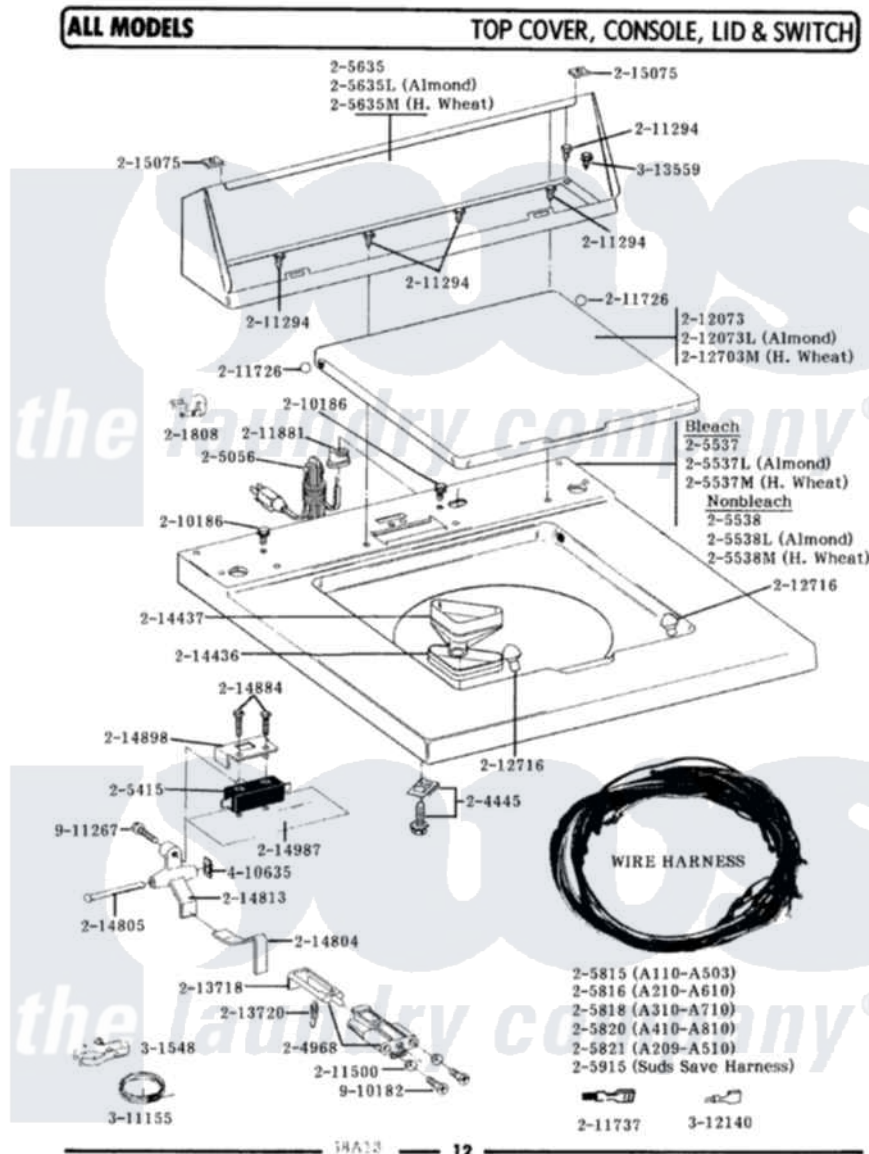

Maytag LA180 07 - TOP COVER, CONSOLE & LID SWITCH

Maytag Residential Maytag LA180 Washer Parts Parts Diagram 07 - TOP COVER, CONSOLE & LID SWITCH
 Click on the part number to view part

Item	Original Part Number	Replaced By	Status	Part Description
1	205997			Non-Bleach Conversion Kit
2	Y201808			Converter
3	204445			Screw And Fastener Assembly
4	204968			Plunger And Bracket Assembly--W
5	205056	204590		Cord, Power
6	205415	279347		Switch-Lid
8	205538L		Not Available	TOP COVER-ALMOND
11	205635L		Not Available	CONSOLE (ALM)
13	205815		Not Available	MAIN WIRE HARNESS
15	210186	3370225		Screw
16	211294	90767		Screw, 8A X 3/8 Hex Washer Head Tapping
17	211500			Washer, Bracket To Top Cover
18	211726			Hinge, Ball Lid
19	211737	248562		Terminal
20	211881			Grommet, Cord Part Not Used-

20	411001		Gas Models Only
22	212073L	Not Available	LID-ALMOND
24	212716		Bumper, Lid
25	213718		Plunger, Lid Switch
26	213720		Spring, Lid Switch
28	214804		Unbalance Lever
29	214805		Pin For Unbalance Lever
30	214813	Not Available	LEVER FOR LID SWITCH
31	214884	213501	Screw, No.6-20 X 1-1/8 Inch
32	214898		Cover For Lid Switch
33	214987		Moisture Barrier For Switch
34	215075		Fastener, Control Panel To Console
35	301548		Clamp, Ground Wire
36	311155		Ground Wire And Clamp
37	Y312140		Wire Connector
38	Y313559		Screw
39	410635		Fastener
40	910182	25-7809	Screw, No.6-20 1/2 Flthd Torx
41	911267		Screw, Pump Cover