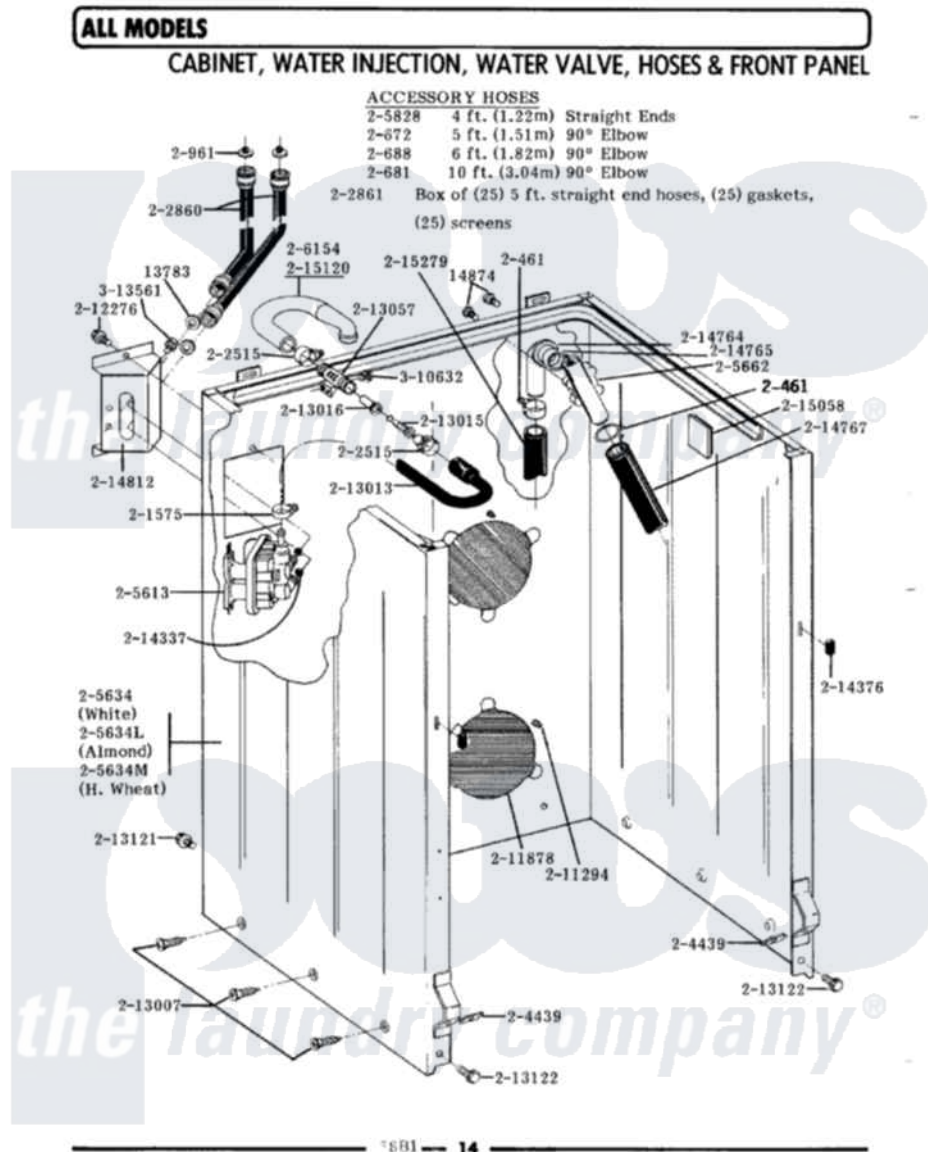

# Maytag LA181 03 - CBNT,WATER INJ & VALVE,HOSES & FRT PANEL

Maytag Residential Maytag LA181 Washer Parts Parts Diagram 03 - CBNT.WATER INJ & VALVE,HOSES & FRT PANEL

Click on the part number to view part

Item	Original Part Number	Replaced By	Status	Part Description
1	<a href="#">Y013783</a>			Washer, Inlet Hose
2	<a href="#">Y014874</a>			Screw, Idler Arm And Sleeve
3	200461	<a href="#">285655</a>		Clamp, Hose
4	200672	<a href="#">76314</a>		Hose, Inlet 6 Ft. Hose With Elbow
5	200681	<a href="#">21001467</a>		Hose- 10'
6	200688	<a href="#">76314</a>		Hose, Inlet 6 Ft. Hose With Elbow
7	<a href="#">Y200832</a>			Capacitor
8	200961	<a href="#">12001413</a>		Strainer And Washer Kit
9	<a href="#">201575</a>			Clamp, Hose
10	202515	<a href="#">596669</a>		Clamp, Manifold
11	<a href="#">202860</a>			Inlet Hose Assembly
12	202861	<a href="#">202860</a>		Inlet Hose Assembly
13	<a href="#">203237</a>			No.17 Wire With Terminal
14	<a href="#">204439</a>			Screw And Fstner Assembly