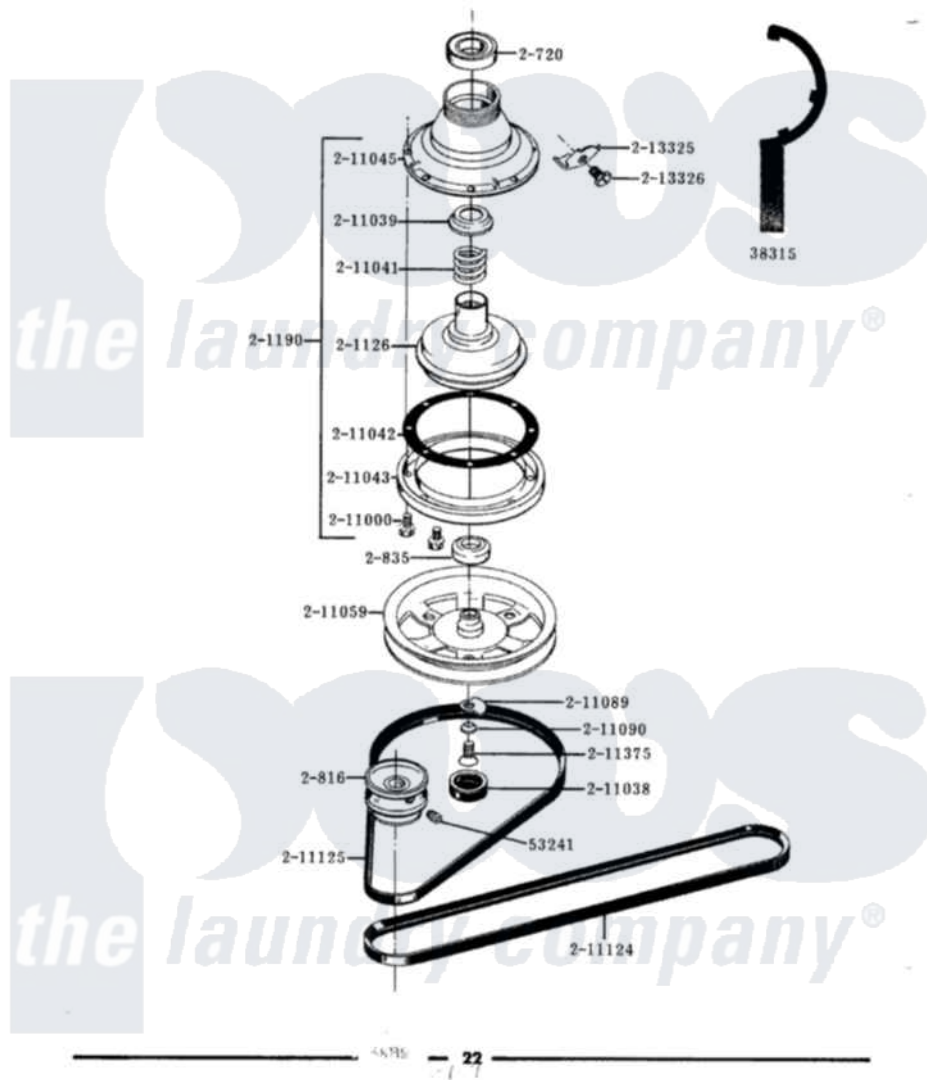

Maytag LA181 04 - CLUTCH, BRAKE & BELTS

ALL MODELS **CLUTCH, BRAKE & BELTS**

Maytag Residential Maytag LA181 Washer Parts Parts Diagram 04 - CLUTCH, BRAKE & BELTS
 Click on the part number to view part

Item	Original Part Number	Replaced By	Status	Part Description
1	Y038315	038315		Tool
2	Y053241			Set Screw, Motor Pulley
3	Y200720	22003441		Bearing, Rear
4	200816	6-2008160		Pulley- MO
5	200835			Bearing, Brake Rotor
6	201126	6-2011900		Brake Asse
7	201190	6-2011900		Brake Asse
8	211000			SCREW, BRAKE DRUM (HEX HEAD)
9	211038		Not Available	CAP, OIL RETAINER
10	211039	6-2011900		Brake Asse
11	211041	6-2011900		Brake Asse
12	211042	6-2011900		Brake Asse
13	211043	6-2011900		Brake Asse
14	211045	6-2011900		Brake Asse
15	211059	6-2301530		Pulley
16	211089			Lug, Stop Pulley

17	211090	22003555	Washer, Stop Lug
18	211124		Part Not Used
19	211125		V Belt, Drive Pulley
20	211375	681582	Screw
21	213325		Clip, Retaining
22	213326		Bolt, Sems Retaining Clip