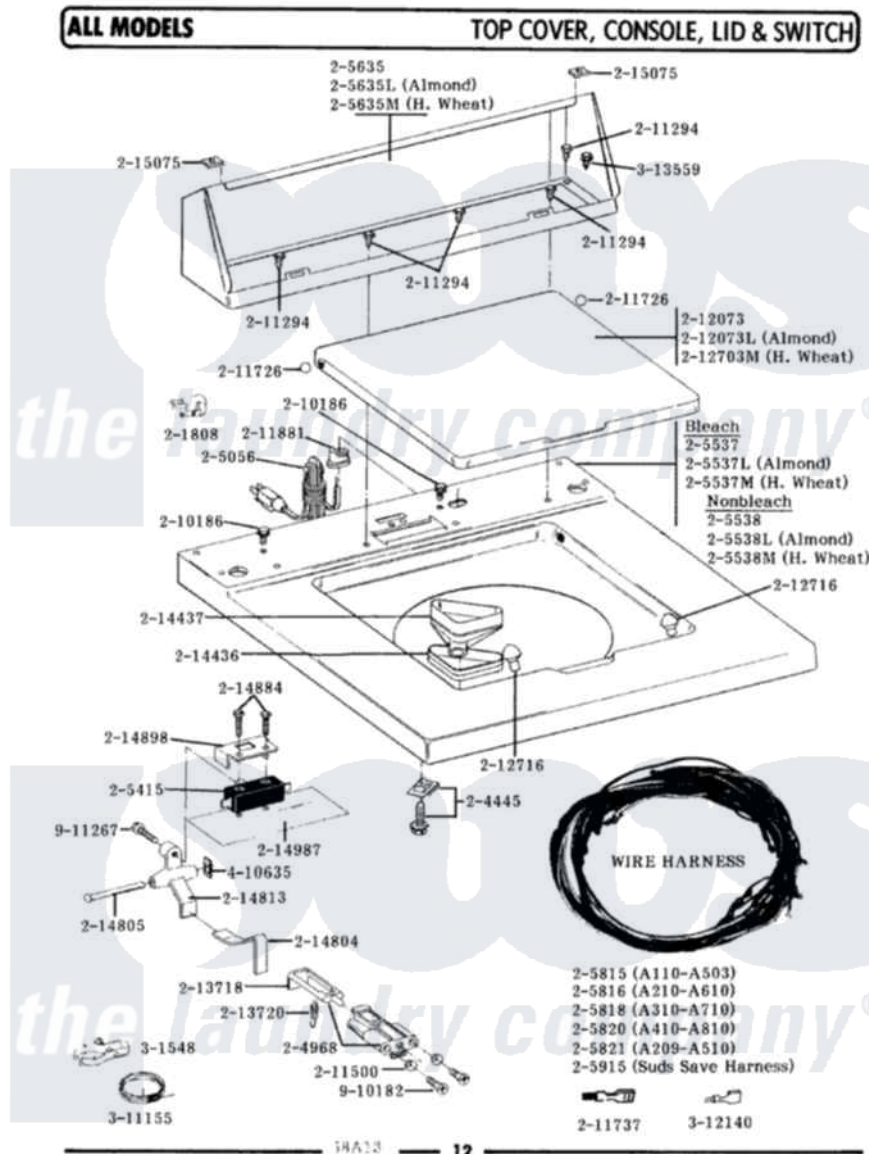

Maytag LA181 07 - TOP COVER, CONSOLE & LID SWITCH

Maytag Residential Maytag LA181 Washer Parts Parts Diagram 07 - TOP COVER, CONSOLE & LID SWITCH
 Click on the part number to view part

Item	Original Part Number	Replaced By	Status	Part Description
1	205997			Non-Bleach Conversion Kit
2	Y201808			Converter
3	204445			Screw And Fastener Assembly
4	204968			Plunger And Bracket Assembly--W
5	205056	204590		Cord, Power
6	205415	279347		Switch-Lid
8	205538L		Not Available	TOP COVER-ALMOND
11	205635L		Not Available	CONSOLE (ALM)
13	205815		Not Available	MAIN WIRE HARNESS
15	210186	3370225		Screw
16	211294	90767		Screw, 8A X 3/8 Hex Washer Head Tapping
17	211500			Washer, Bracket To Top Cover
18	211726			Hinge, Ball Lid
19	211737	248562		Terminal
20	211881			Grommet, Cord Part Not Used-

20	411001		Gas Models Only
22	212073L	Not Available	LID-ALMOND
24	212716		Bumper, Lid
25	213718		Plunger, Lid Switch
26	213720		Spring, Lid Switch
28	214804		Unbalance Lever
29	214805		Pin For Unbalance Lever
30	214813	Not Available	LEVER FOR LID SWITCH
31	214884	213501	Screw, No.6-20 X 1-1/8 Inch
32	214898		Cover For Lid Switch
33	214987		Moisture Barrier For Switch
34	215075		Fastener, Control Panel To Console
35	301548		Clamp, Ground Wire
36	311155		Ground Wire And Clamp
37	Y312140		Wire Connector
38	Y313559		Screw
39	410635		Fastener
40	910182	25-7809	Screw, No.6-20 1/2 Flthd Torx
41	911267		Screw, Pump Cover