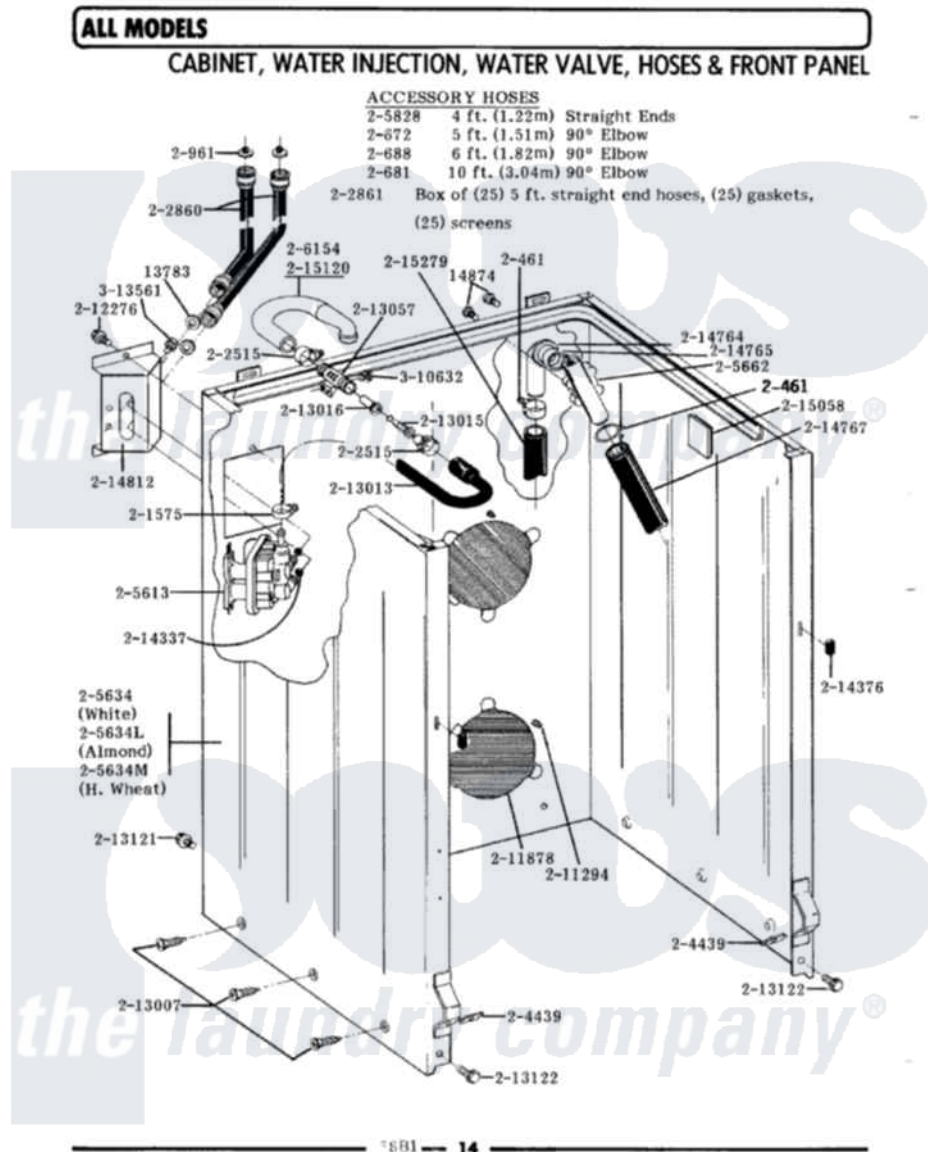

# Maytag LA182 02 - CBNT,WATER INJ & VALVE,HOSES & FRT PANEL

Maytag Residential Maytag LA182 Washer Parts Parts Diagram 02 - CBNT.WATER INJ & VALVE,HOSES & FRT PANEL

Click on the part number to view part

Item	Original Part Number	Replaced By	Status	Part Description
1	<a href="#">Y013783</a>			Washer, Inlet Hose
2	<a href="#">Y014874</a>			Screw, Idler Arm And Sleeve
3	200461	<a href="#">285655</a>		Clamp, Hose
4	200672	<a href="#">76314</a>		Hose, Inlet 6 Ft. Hose With Elbow
5	200681	<a href="#">21001467</a>		Hose- 10'
6	200688	<a href="#">76314</a>		Hose, Inlet 6 Ft. Hose With Elbow
7	<a href="#">Y200832</a>			Capacitor
8	200961	<a href="#">12001413</a>		Strainer And Washer Kit
9	<a href="#">201575</a>			Clamp, Hose
10	202515	<a href="#">596669</a>		Clamp, Manifold
11	<a href="#">202860</a>			Inlet Hose Assembly
12	202861	<a href="#">202860</a>		Inlet Hose Assembly
13	<a href="#">203237</a>			No.17 Wire With Terminal
14	<a href="#">204439</a>			Screw And Fstner Assembly