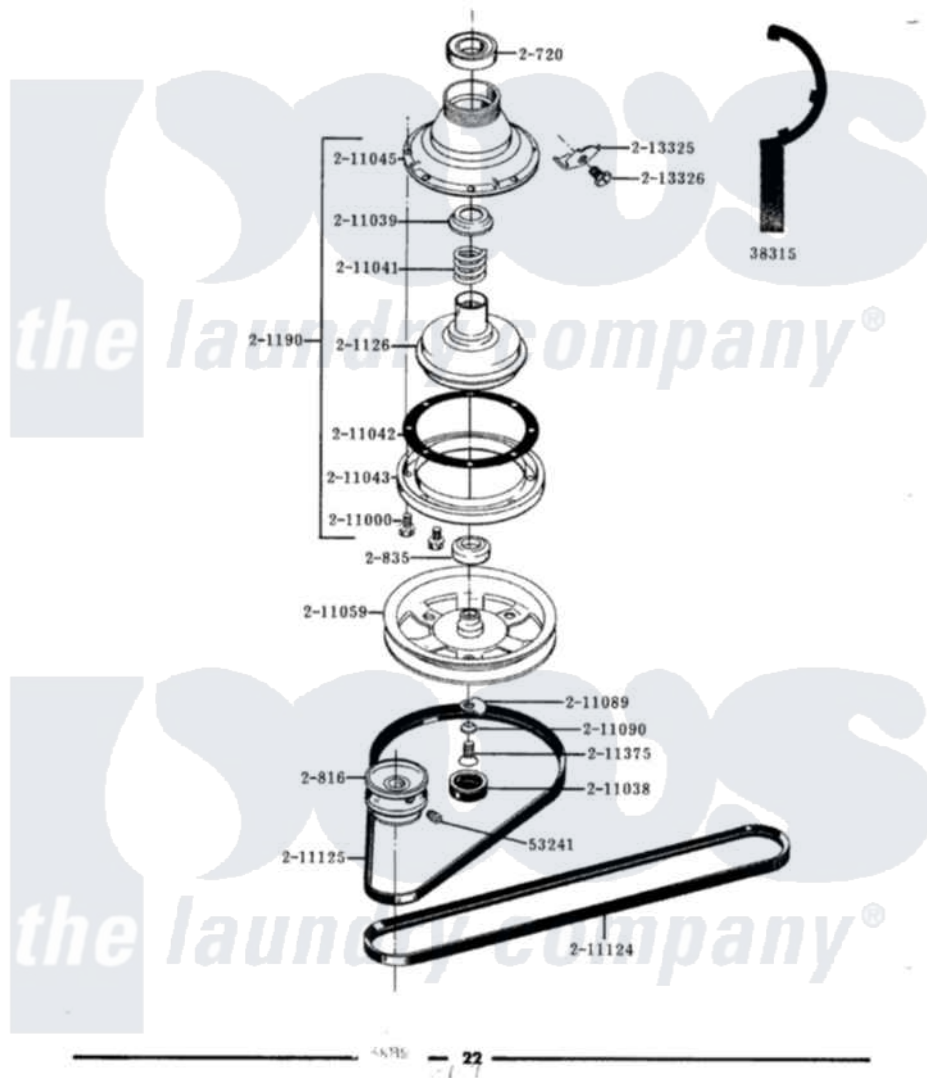

Maytag LA182 03 - CLUTCH, BRAKE & BELTS

ALL MODELS **CLUTCH, BRAKE & BELTS**

Maytag Residential Maytag LA182 Washer Parts Parts Diagram 03 - CLUTCH, BRAKE & BELTS

Click on the part number to view part

Item	Original Part Number	Replaced By	Status	Part Description
1	Y038315	038315		Tool
2	Y053241			Set Screw, Motor Pulley
3	Y200720	22003441		Bearing, Rear
4	200816	6-2008160		Pulley- MO
5	200835			Bearing, Brake Rotor
6	201126	6-2011900		Brake Asse
7	201190	6-2011900		Brake Asse
8	211000			SCREW, BRAKE DRUM (HEX HEAD)
9	211038		Not Available	CAP, OIL RETAINER
10	211039	6-2011900		Brake Asse
11	211041	6-2011900		Brake Asse
12	211042	6-2011900		Brake Asse
13	211043	6-2011900		Brake Asse
14	211045	6-2011900		Brake Asse
15	211059	6-2301530		Pulley
16	211089			Lug, Stop Pulley

17	211090	22003555	Washer, Stop Lug
18	211124		Part Not Used
19	211125		V Belt, Drive Pulley
20	211375	681582	Screw
21	213325		Clip, Retaining
22	213326		Bolt, Sems Retaining Clip