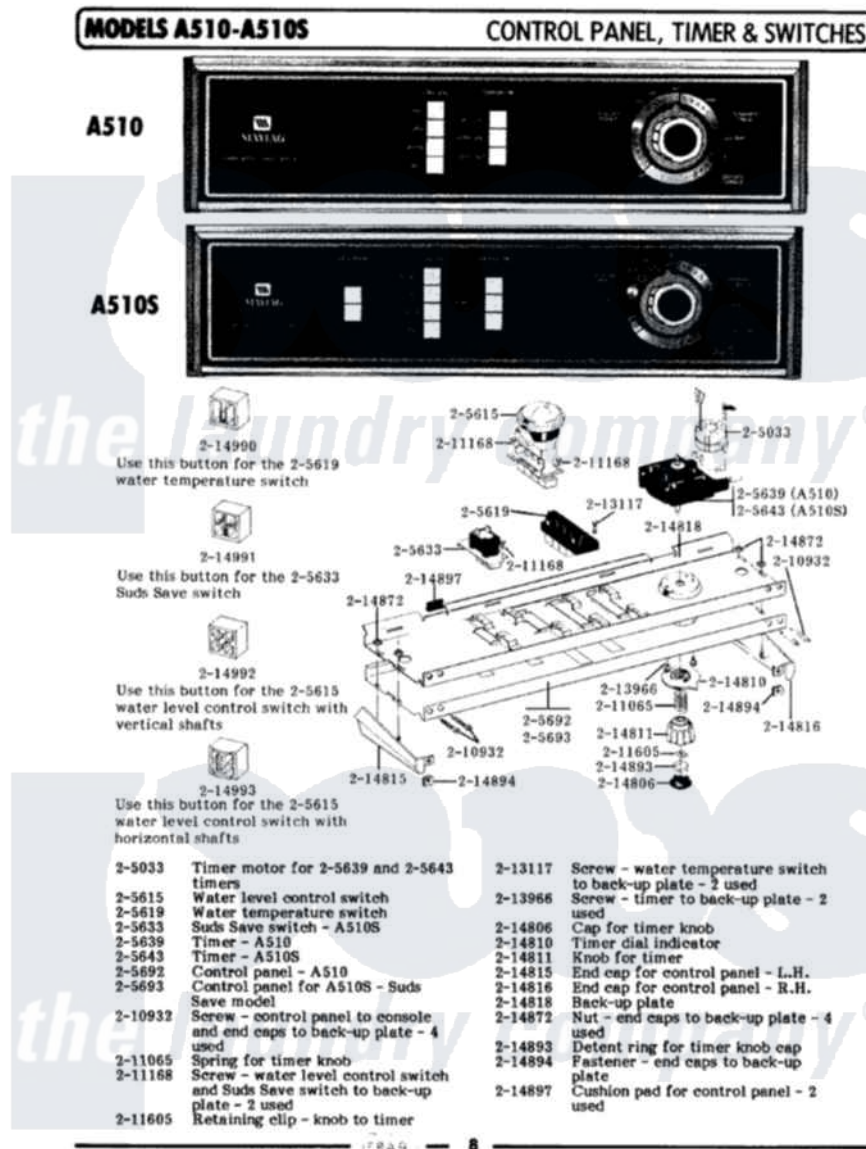

Maytag LA182 04 - CONTROL PANEL, TIMER & SWITCHES

Maytag Residential Maytag LA182 Washer Parts Parts Diagram 04 - CONTROL PANEL, TIMER & SWITCHES
 Click on the part number to view part

Item	Original Part Number	Replaced By	Status	Part Description
1	205033	22205033		Motor- Tim
2	205615			Water Level Control Switch
3	205619		Not Available	WATER TEMPERATURE SWITCH
4	205639			Timer
5	206144		Not Available	CONTROL PANEL
6	210932			Screw, No.8 X 9/16 Ctsk Note: Screw, Inlet Duct
7	211065			Spring, Index Wheel
8	211168	W10139210		Screw, 8-18 X 5/16
9	211605			Bezel, Timer Dial
10	213117	67006908		Screw, Ice Rack
11	213966	3400014		Screw
12	214806		Not Available	CAP FOR TIMER KNOB
13	214810	22001571		Bezel, Timer Dial
14	214811			Knob For Timer
15	214815			End Cap F/Control Panel-LH

16	214816		End Cap F/Control Panel-RH
17	214818		Back Up Plate
18	214872		Palnut, End Cap Note: Nut, Lamp Holder
19	214893	Not Available	DETENT RING F/TIMER KNOB CA
20	214894		Fastener, End Cap
21	214897		Pad, Control Panel