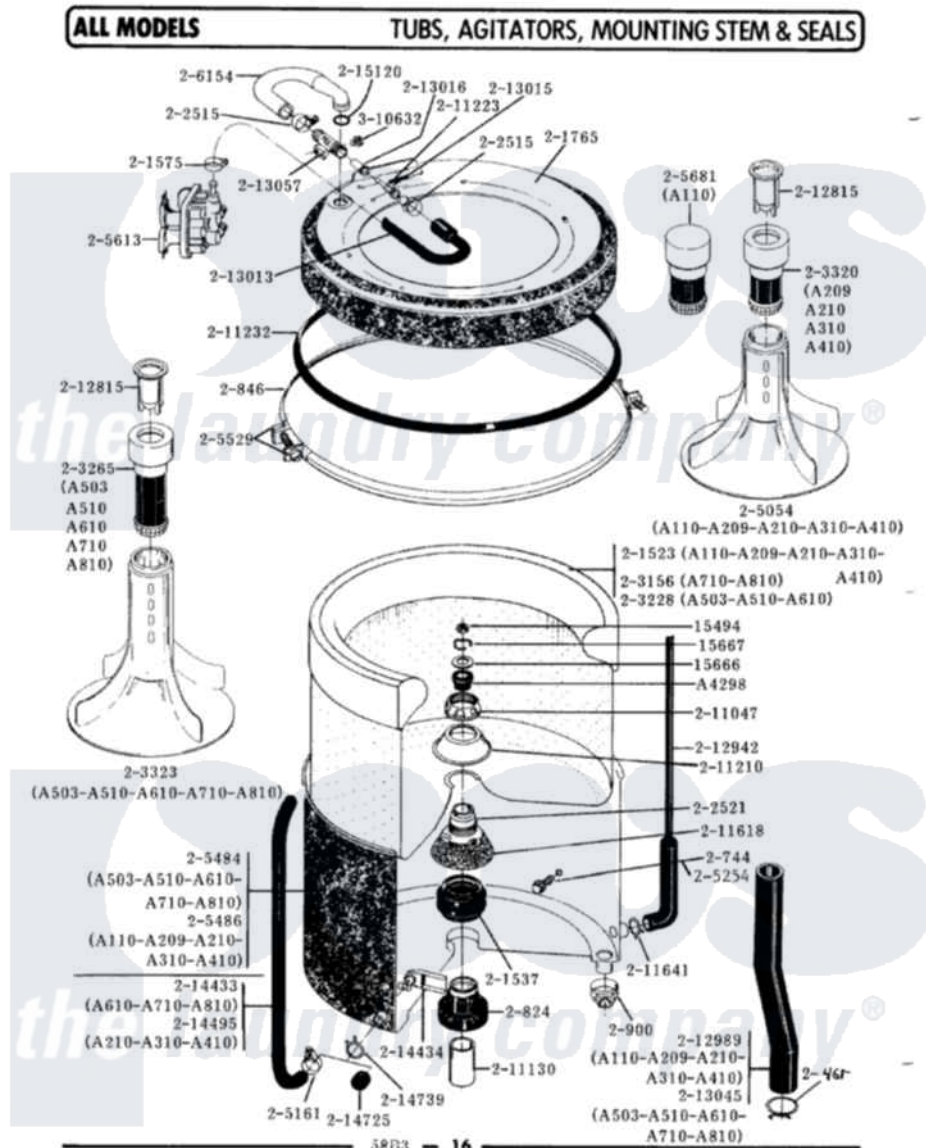

# Maytag LA182 07 - TUB, AGITATOR, MOUNTING STEM & SEAL

Maytag Residential Maytag LA182 Washer Parts Parts Diagram 07 - TUB, AGITATOR, MOUNTING STEM & SEAL  
 Click on the part number to view part

Item	Original Part Number	Replaced By	Status	Part Description
1	A04298		Not Available	SEAL, AGITATOR DRIVE SHAFT
2	<a href="#">Y015494</a>			Stop Ring-Agitator Shaft
3	<a href="#">Y015666</a>			Washer, Retaining -
4	<a href="#">Y015667</a>			Retaining Ring
5	<a href="#">Y054867</a>			Washer, Lock
6	200744	<a href="#">W10175939</a>		Bolt
7	200824	<a href="#">6-2040130</a>		Tub Bearin
8	<a href="#">200846</a>			Clamp - Tub Cover
9	200900	<a href="#">616099</a>		Clamp
11	201537	<a href="#">6-2095720</a>		Mounting S
12	<a href="#">201575</a>			Clamp, Hose
13	201765		Not Available	COVER, TUB
14	202515	<a href="#">596669</a>		Clamp, Manifold
15	202521	<a href="#">6-2095720</a>		Mounting S
17	203228		Not Available	TUB, INNER PART NOT USED