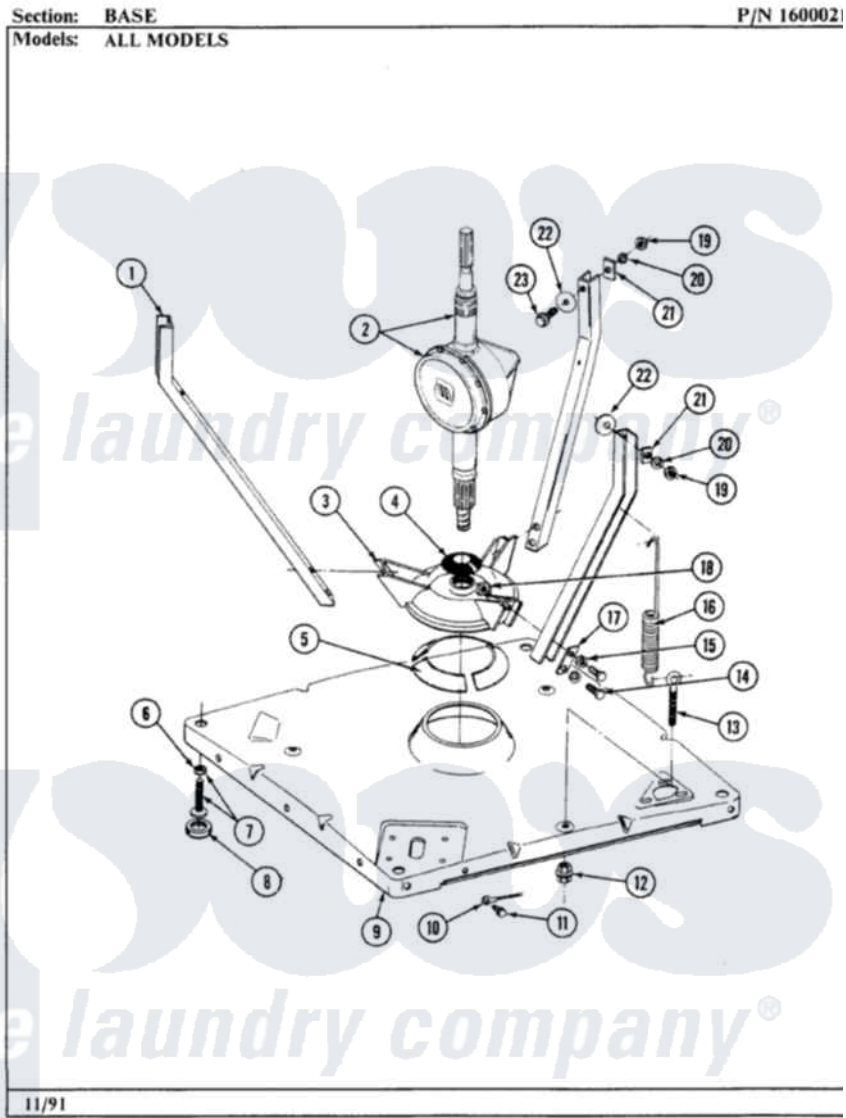

Maytag LA190 01 - BASE

Maytag [Residential Maytag LA190 Washer Parts](#) Parts Diagram 01 - BASE
 Click on the part number to view part

Item	Original Part Number	Replaced By	Status	Part Description
1	213100		Not Available	PART NOT USED
2	206708	6-2097790		Transmison
3	203725			Damper W/Bolt And Clip
4	211028	22001586		Deflector, Water
5	203956			Damper Pad Kit
6	210385			Lock Nut For Adjustable Leg
7	Y302699	22003428		Leg, Adjustable
8	210684			Foot, Adjustable Leg
9	203274			Base With Damper Pads
10	204807			Ground Wire, Supp. Plte To Top Cover
11	210186	3370225		Screw
12	211949			Nut, Adjustment Eyebolt
13	213120	216416		Bolt, Eye/Centering Spring
14	Y015627			Screw- Hex
15	911852	486009		Lockwasher
16	213054			Centering Spring - 3 Used

17	213073		Washer, Double Brace
18	Y052785		Nut, Brace To Damper
19	Y052734		Nut, Carrage Bolts And Bracket
20	Y054867		Washer, Lock
21	212979	Not Available	WASHER, TUB BRACE
22	211100		Washer, Outer Tub
23	200744	W10175939	Bolt
"	205254	W10175938	Bolt