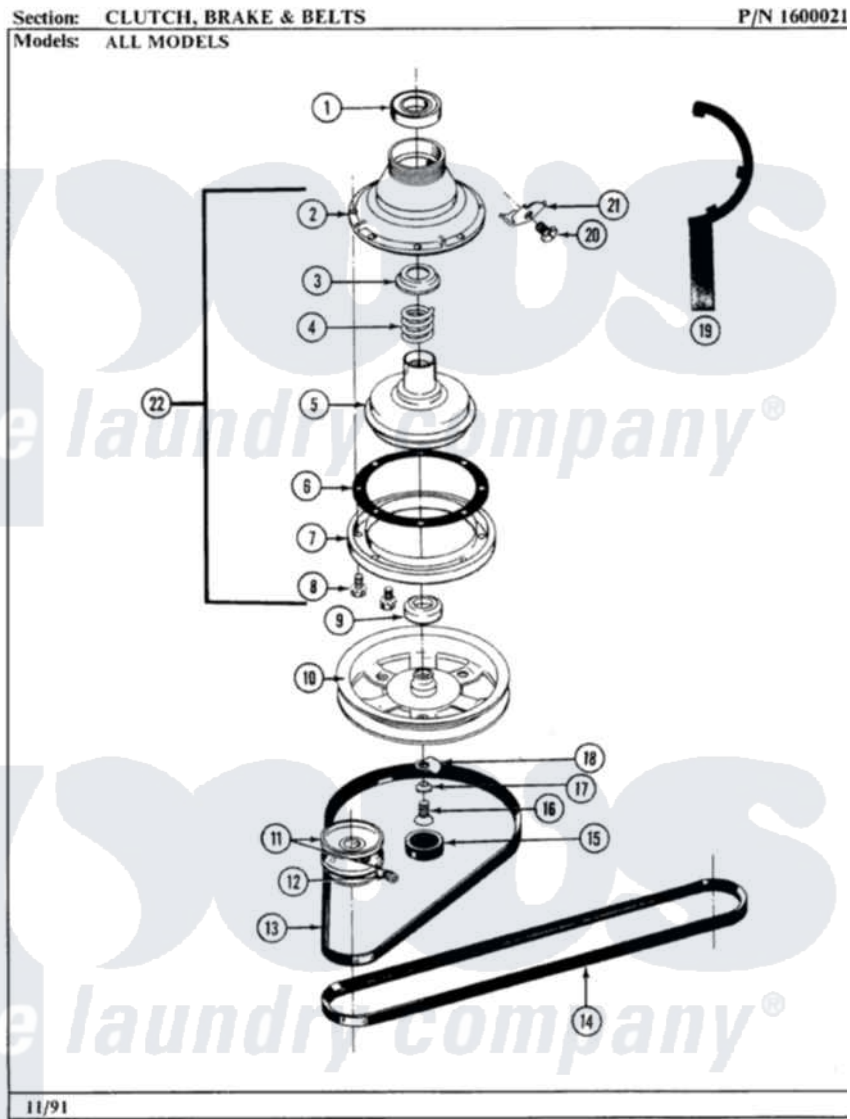

Maytag LA190 03 - CLUTCH, BRAKE & BELTS

30

Maytag Residential Maytag LA190 Washer Parts Parts Diagram 03 - CLUTCH, BRAKE & BELTS
 Click on the part number to view part

Item	Original Part Number	Replaced By	Status	Part Description
1	Y200720	22003441		Bearing, Rear
2	211045	6-2011900		Brake Asse
3	211039	6-2011900		Brake Asse
4	211041	6-2011900		Brake Asse
5	201126	6-2011900		Brake Asse
6	211042	6-2011900		Brake Asse
7	211043	6-2011900		Brake Asse
8	211000			SCREW, BRAKE DRUM (HEX HEAD)
9	200835			Bearing, Brake Rotor
10	211059	6-2301530		Pulley
11	200816	6-2008160		Pulley- MO
12	Y053241			Set Screw, Motor Pulley
13	211125			V Belt, Drive Pulley
14	211124			Part Not Used
15	211038		Not Available	CAP, OIL RETAINER
16	211375	681582		Screw

17	211090	22003555	Washer, Stop Lug
18	211089		Lug, Stop Pulley
19	Y038315	038315	Tool
20	213326		Bolt, Sems Retaining Clip
21	213325		Clip, Retaining
22	201190	6-2011900	Brake Asse