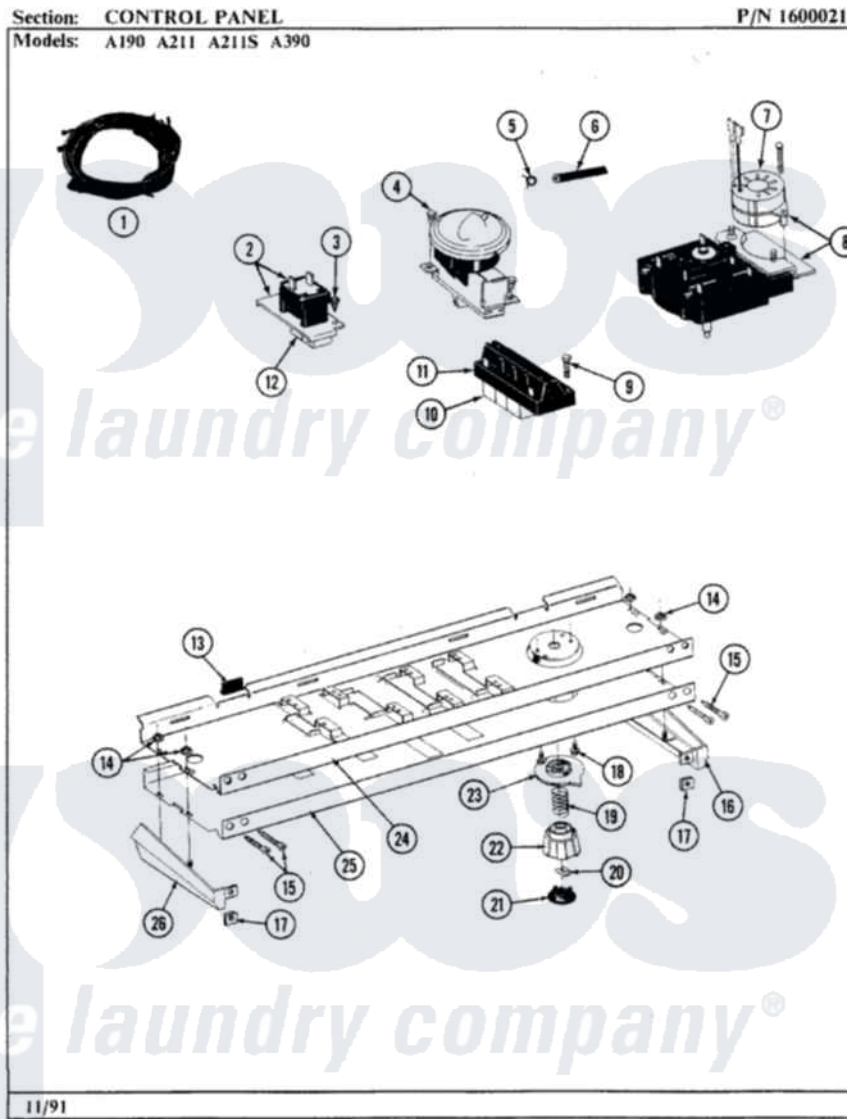

Maytag LA190 04 - CONTROL PANEL

Maytag [Residential Maytag LA190 Washer Parts](#) Parts Diagram 04 - CONTROL PANEL
 Click on the part number to view part

Item	Original Part Number	Replaced By	Status	Part Description
1	206687		Not Available	WIRE HARNESS
3	211168	W10139210		Screw, 8-18 X 5/16
4	206222		Not Available	INFINITE WATER LEVEL SWITCH
5	410296	596669		Clamp, Manifold
6	212942	22001619		Tube, Water Level Switch
7	205033	22205033		Motor- Tim
8	206686			Timer
9	213117	67006908		Screw, Ice Rack
10	215211			Button For Switch
11	206216			Water Temperature Switch
13	214897			Pad, Control Panel
14	214872			Palnut, End Cap Note: Nut, Lamp Holder
15	210932			Screw, No.8 X 9/16 Ctsk Note: Screw, Inlet Duct
16	214816			End Cap F/Control Panel-RH

17	214894		Fastener, End Cap
18	213966	3400014	Screw
19	211065		Spring, Index Wheel
20	211605		Bezel, Timer Dial
21	215164	Not Available	CAP FOR KNOB
22	215162		Timer Knob
23	215161	22001571	Bezel, Timer Dial
24	214809		Back Up Plate
25	206767	Not Available	CONTROL PANEL
26	214815		End Cap F/Control Panel-LH