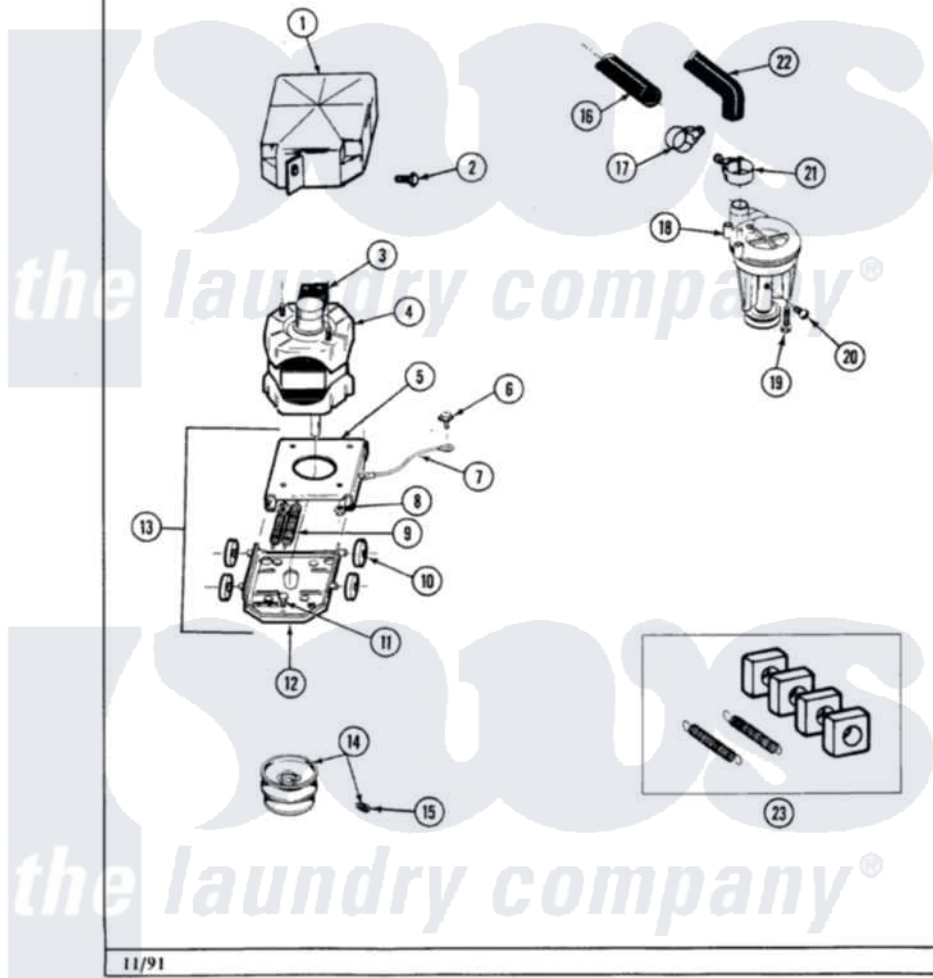

Maytag LA190 05 - MOTOR & PUMP ASSEMBLY

Section: MOTOR & PUMP ASSEMBLY

P/N 1600021

Models: ALL MODELS

11/91

28

Maytag Residential Maytag LA190 Washer Parts Parts Diagram 05 - MOTOR & PUMP ASSEMBLY

Click on the part number to view part

Item	Original Part Number	Replaced By	Status	Part Description
1	215098			Shield, Motor
2	213121	3400111		Screw, 12-14 X 5/8
3	205133		Not Available	(PROD. IDNo. 2-1664-8 & 2-5463)
"	206505		Not Available	PROD. No.201664-15, & No.205463-3.
"	205132		Not Available	SWITCH, MOTOR EXTERNAL START No.201664-14,205463-4 & 201800-4
4	201805	12002351		Motor-Drive
5	214956			Motor Mount Assembly
6	210186	3370225		Screw
7	901220			Ground Wire
8	Y311426	3400029		Nut, Adapter Plate
9	202718			Springs, Tension
10	204998	205000		Roller And Spring Kit 4+Spr
11	Y313561			Screw----NA
12	205908			Motor Mount Assembly

13	205999		Motor Mount Assembly
14	200816	6-2008160	Pulley- MO
15	Y053241		Set Screw, Motor Pulley
16	214767	22001448	Hose, Pump
17	200461	285655	Clamp, Hose
18	202203	6-2022030	Pump As Pa
19	211880		Screw, HeX Head No.10 X 1/2 Inc
20	Y015408	22003235	Screw, Bearing Insert
21	202574	3367052	Clamp, Hose
22	Y212989		Hose, Outer Tub To Pump
23	205000		Roller And Spring Kit 4+Spr