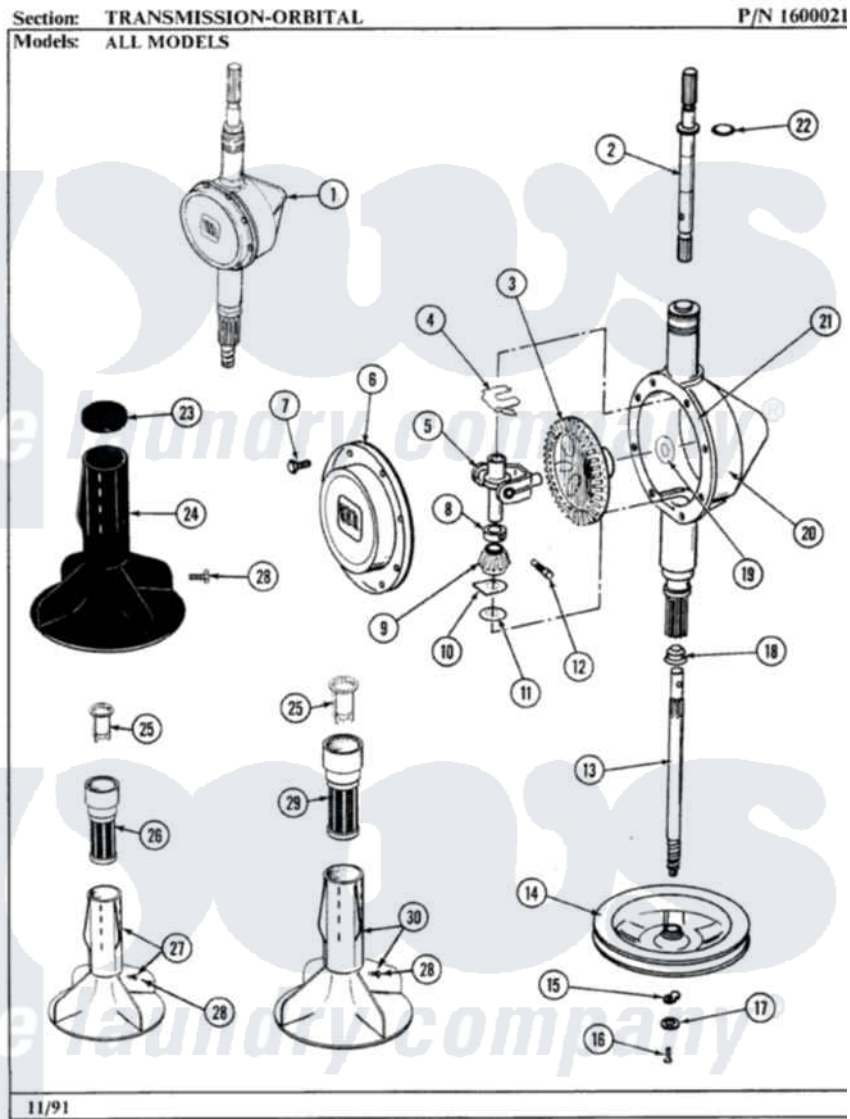

Maytag LA190 08 - TRANSMISSION-ORBITAL

24

Maytag Residential Maytag LA190 Washer Parts Parts Diagram 08 - TRANSMISSION-ORBITAL
Click on the part number to view part

Item	Original Part Number	Replaced By	Status	Part Description
1	206708	6-2097790		Transmison
2	207153	6-2097820		Kit- Shaft
3	206713	6-2067130		Gear- Beve
4	215581			Spring, Agitator Shaft
5	206685	6-2066850		Yoke
6	206628			Cover, Transmission
7	215417		Not Available	SCREW, TRANSMISSION COVER
8	215415		Not Available	COLLAR, LOWER
9	215401	W10221114		Pinion
10	215395			Plate, Clutch
11	211483	6-2114830		Washer- SP
12	Y206629			Pin, Collar
13	215411	12001451		Ctr Shaft W/Collar Andkeeper-Sha
14	211059	6-2301530		Pulley
15	211089			Lug, Stop Pulley

16	211375	681582	Screw
17	211090	22003555	Washer, Stop Lug
18	206602	207843	Lip Seal Repair Kit
19	215394		Washer, Bevel Gear
20	206625	6-2097790	Transmison
21	Y058700	675652	Adhesive
22	210690		Seal, Rubber
25	215733		Dispensing Cup
26	Y207427		Lint Filter Shallow
27	207538		Agitator W/Lock Screw
28	206478	Not Available	SCREW & WASHER FOR AGITATOR