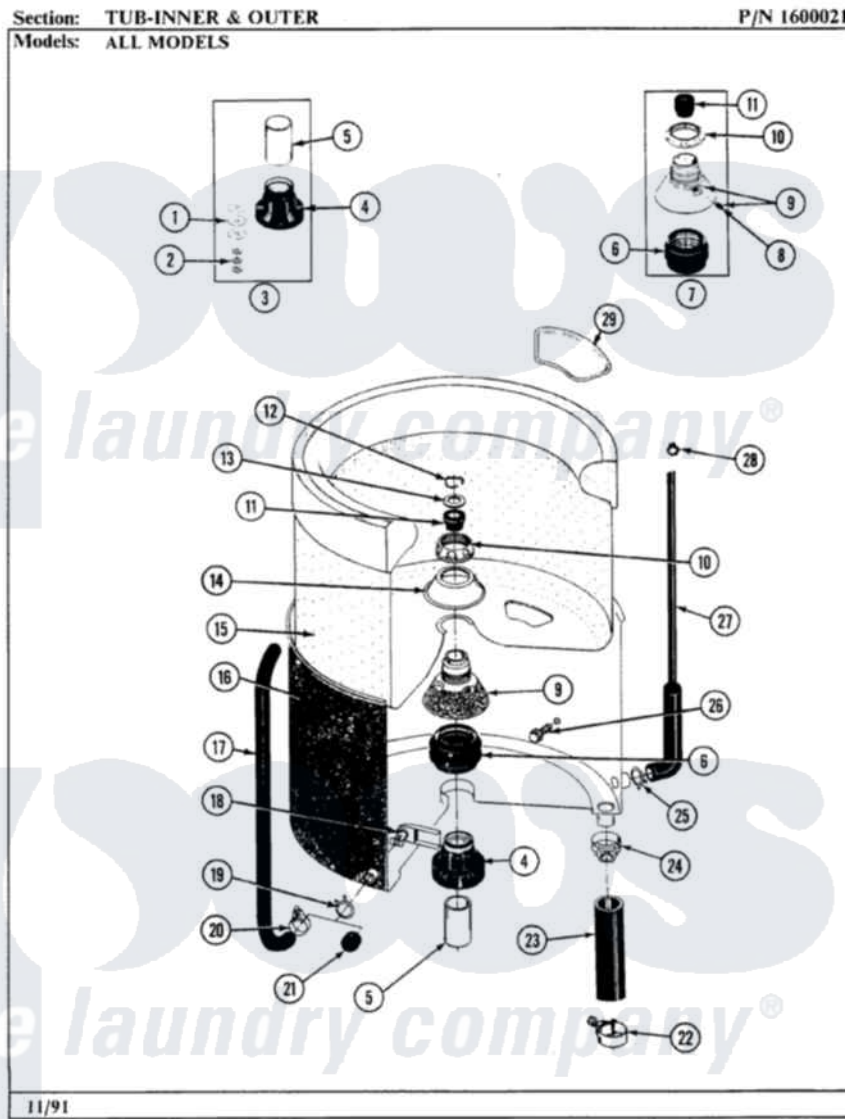

Maytag LA190 09 - TUB-INNER & OUTER

20

Maytag Residential Maytag LA190 Washer Parts Parts Diagram 09 - TUB-INNER & OUTER
 Click on the part number to view part

Item	Original Part Number	Replaced By	Status	Part Description
1	211100			Washer, Outer Tub
2	Y054867			Washer, Lock
3	204013	6-2040130		Tub Bearin
4	200824	6-2040130		Tub Bearin
5	211130			Bearing Liner, Tub Bearing
6	201537	6-2095720		Mounting S
7	204012	6-2095720		Mounting S
8	211618	22001423		Set Screw, Mounting Stem
9	202521	6-2095720		Mounting S
10	211047	6-2110472		Nut- Clamp
11	Y0A4298	6-0A57420		Seal- Agitator
12	Y015667			Retaining Ring
13	Y015666			Washer, Retaining -
14	211210			Washer, Clamping Nut
15	201523		Not Available	INNER TUB
16	205486		Not Available	PART NOT USED

17	214495		Tube, Inlet To Tub
18	214434		Spout, Deflector
19	214739	596669	Clamp, Manifold
20	205161	489503	Clamp
21	214725		Cap For Spout-Outer Tub
22	200461	285655	Clamp, Hose
23	Y212989		Hose, Outer Tub To Pump
24	200900	616099	Clamp
25	211641		Clamp, 1-1/16"
26	200744	W10175939	Bolt
"	205254	W10175938	Bolt
27	212942	22001619	Tube, Water Level Switch
28	410296	596669	Clamp, Manifold