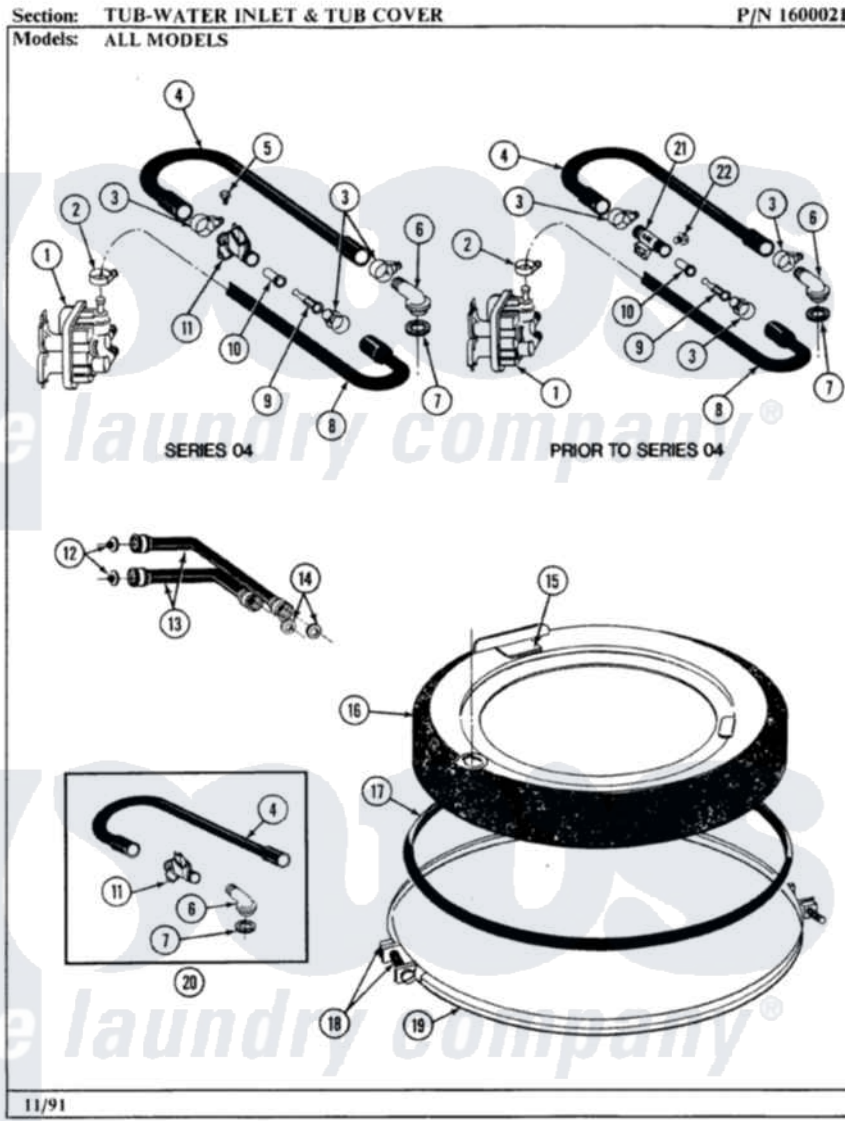

Maytag LA190 10 - TUB-WATER INLET & TUB COVER

Maytag Residential Maytag LA190 Washer Parts Parts Diagram 10 - TUB-WATER INLET & TUB COVER
 Click on the part number to view part

Item	Original Part Number	Replaced By	Status	Part Description
1	205613			Water Valve
2	201575			Clamp, Hose
3	202515	596669		Clamp, Manifold
4	Y215234			Hose, Injector Fill
5	312620			Screw, Sems
6	215235			Tube, Injector
7	215233			Seal For Injector Tube
8	213013			Hose, Injector
9	213015			Nozzle, Injector
10	213016	216201		Nozzle
11	215447			Sleeve For Injector
12	200961	12001413		Strainer And Washer Kit
13	202860			Inlet Hose Assembly
14	Y013783			Washer, Inlet Hose
15	215232			Bumper, Unbalance
16	206380		Not Available	COVER, TUB

17	211232		Seal, Tub Cover
18	205529		Nut And Bolt Kit For Tub Clam
19	200846		Clamp - Tub Cover
20	206683	206680	Water Injector Assembly
21	213057	22213057	Sleeve- In
22	Y310632	1163839	Screw