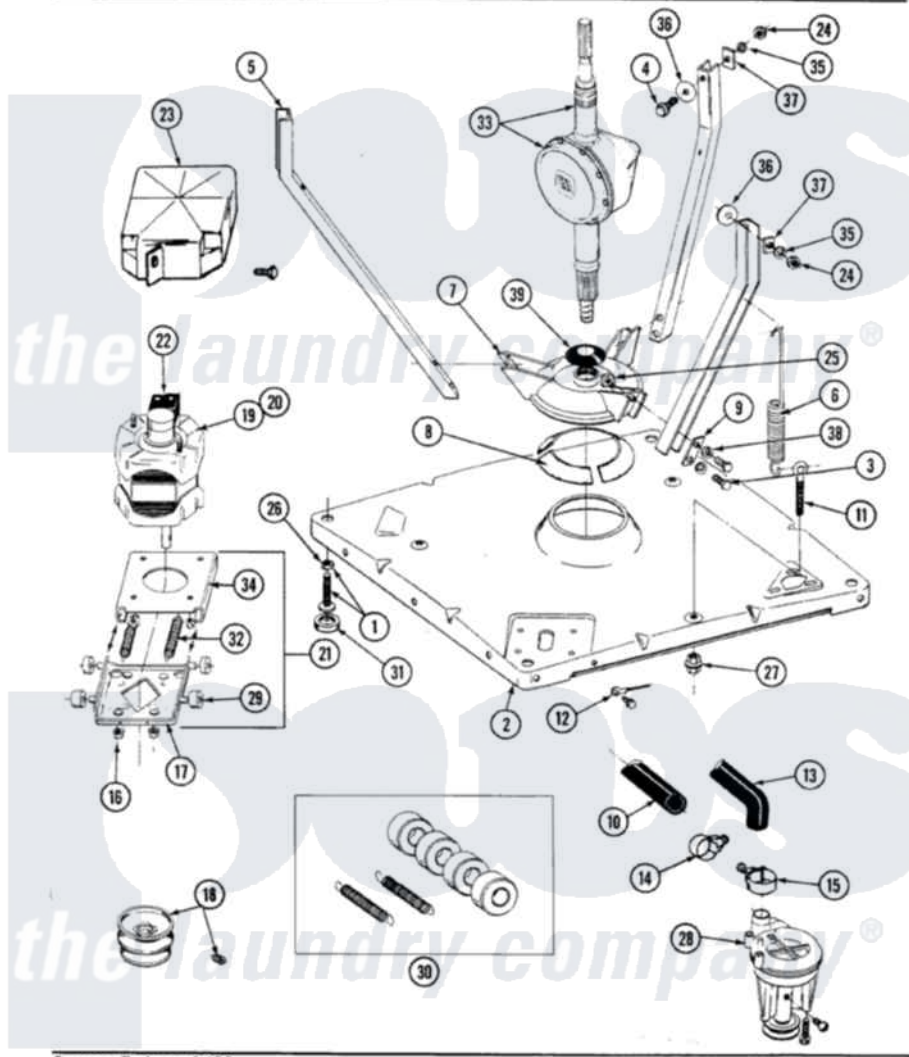

# Maytag LA1910 01 - BASE, PUMP, MOTOR & COMPONENTS

SECTION: BASE, PUMP, MOTOR & COMPONENTS  
 MODEL: ALL MODELS

Issue Date: 6/90

40

Maytag Residential Maytag LA1910 Washer Parts Parts Diagram 01 - BASE, PUMP, MOTOR & COMPONENTS  
 Click on the part number to view part

Item	Original Part Number	Replaced By	Status	Part Description
1	Y302699	<a href="#">22003428</a>		Leg, Adjustable
2	<a href="#">203274</a>			Base With Damper Pads
3	<a href="#">Y015627</a>			Screw- Hex
4	205254	<a href="#">W10175938</a>		Bolt
"	200744	<a href="#">W10175939</a>		Bolt
5	213100		Not Available	PART NOT USED
6	<a href="#">213054</a>			Centering Spring - 3 Used
7	<a href="#">203725</a>			Damper W/Bolt And Clip
8	<a href="#">203956</a>			Damper Pad Kit
9	<a href="#">213073</a>			Washer, Double Brace
10	214767	<a href="#">22001448</a>		Hose, Pump
11	213120	<a href="#">216416</a>		Bolt, Eye/Centering Spring
12	210186	<a href="#">3370225</a>		Screw
"	<a href="#">204807</a>			Ground Wire, Supp. Plte To Top Cover
13	<a href="#">Y212989</a>			Hose, Outer Tub To Pump
14	200461	<a href="#">285655</a>		Clamp, Hose