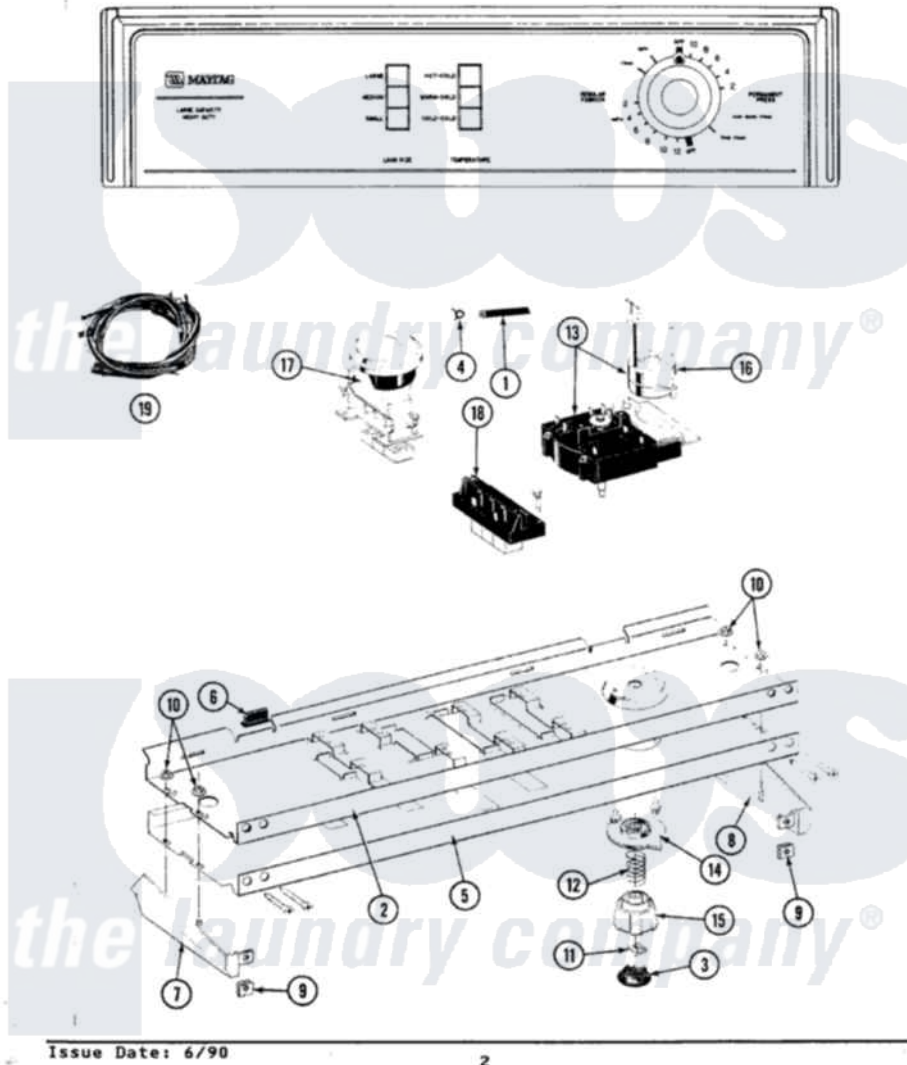

Maytag LA1910 04 - CONTROL PANEL

SECTION: CONTROL PANEL
MODEL: A1910

Maytag [Residential Maytag LA1910 Washer Parts](#) Parts Diagram 04 - CONTROL PANEL
Click on the part number to view part

Item	Original Part Number	Replaced By	Status	Part Description
1	212942	22001619		Tube, Water Level Switch
2	214818			Back Up Plate
"	210932			Screw, No.8 X 9/16 Ctsk Note: Screw, Inlet Duct
3	215821		Not Available	CAP, KNOB
4	410296	596669		Clamp, Manifold
5	207408		Not Available	CONTROL PANEL
"	210932			Screw, No.8 X 9/16 Ctsk Note: Screw, Inlet Duct
6	214897			Pad, Control Panel
7	207215		Not Available	END CAP LH
8	207216		Not Available	END CAP RH
9	214894			Fastener, End Cap
10	214872			Palnut, End Cap Note: Nut, Lamp Holder
11	211605			Bezel, Timer Dial
12	211065			Spring, Index Wheel

13	213966	3400014	Screw
"	207379		Timer
14	215827	Not Available	TIMER DIAL SKIRT
15	215828		Knob, Timer
16	205033	22205033	Motor- Tim
17	207363	Not Available	3 LEVEL PRESSURE SWITCH
"	211168	W10139210	Screw, 8-18 X 5/16
18	213117	67006908	Screw, Ice Rack
"	207368	Not Available	TEMP CONTROL SWITCH - 3 BUTTON
19	207383		Wire Harness