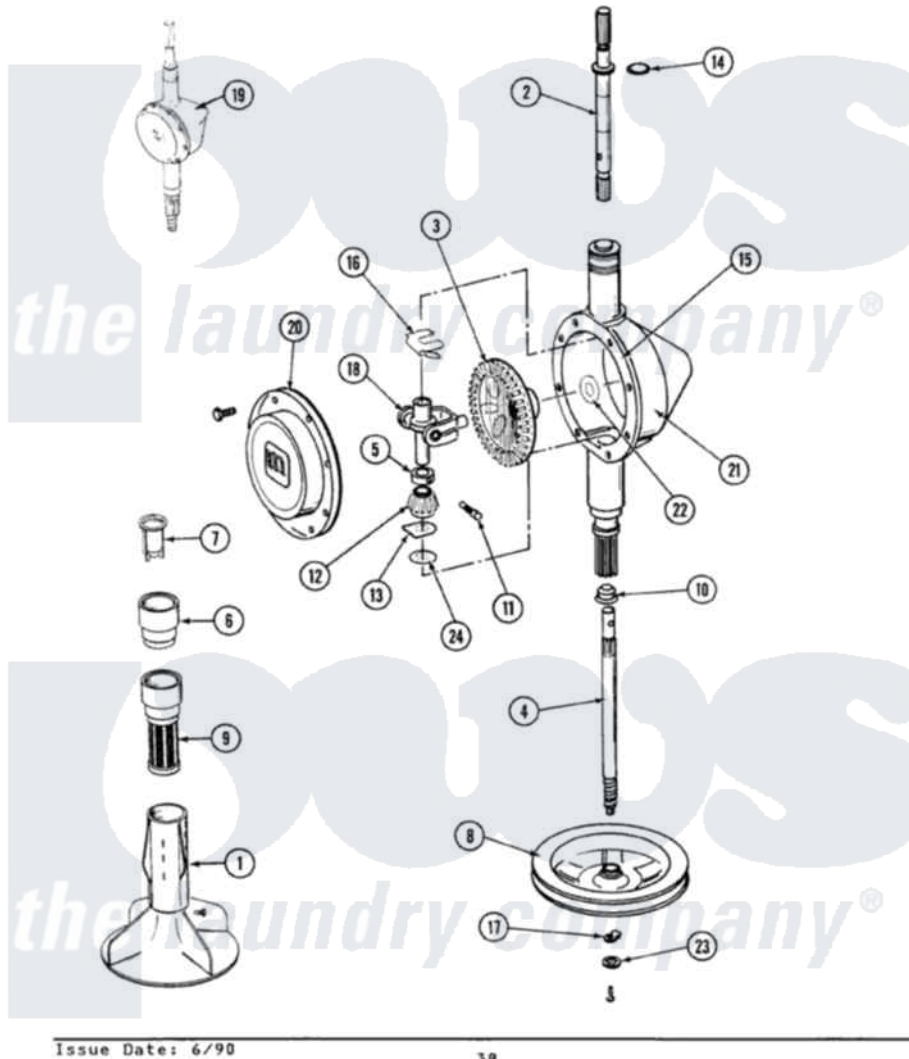

Maytag LA1910 05 - ORBITAL TRANSMISSION

SECTION: ORBITAL TRANSMISSION
 MODEL: ALL MODELS

Issue Date: 6/90

38

Maytag [Residential Maytag LA1910 Washer Parts](#) Parts Diagram 05 - ORBITAL TRANSMISSION
 Click on the part number to view part

Item	Original Part Number	Replaced By	Status	Part Description
1	206478		Not Available	SCREW & WASHER FOR AGITATOR
"	207538			Agitator W/Lock Screw
2	207153	6-2097820		Kit- Shaft
3	206713	6-2067130		Gear- Beve
4	215411	12001451		Ctr Shaft W/Collar Andkeeper-Sha
5	215415		Not Available	COLLAR, LOWER
6	215721			Dispensing Cap
7	215733			Dispensing Cup
8	211059	6-2301530		Pulley
9	Y207427			Lint Filter Shallow
10	206602	207843		Lip Seal Repair Kit
11	Y206629			Pin, Collar
12	215401	W10221114		Pinion
13	215395			Plate, Clutch
14	210690			Seal, Rubber

15	Y058700	675652	Adhesive
16	215581		Spring, Agitator Shaft
17	211375	681582	Screw
"	211089		Lug, Stop Pulley
18	206685	6-2066850	Yoke
19	206708	6-2097790	Transmison
20	206628		Cover, Transmission
"	215417	Not Available	SCREW, TRANSMISSION COVER
21	206625	6-2097790	Transmison
22	215394		Washer, Bevel Gear
23	211090	22003555	Washer, Stop Lug
24	211483	6-2114830	Washer- SP