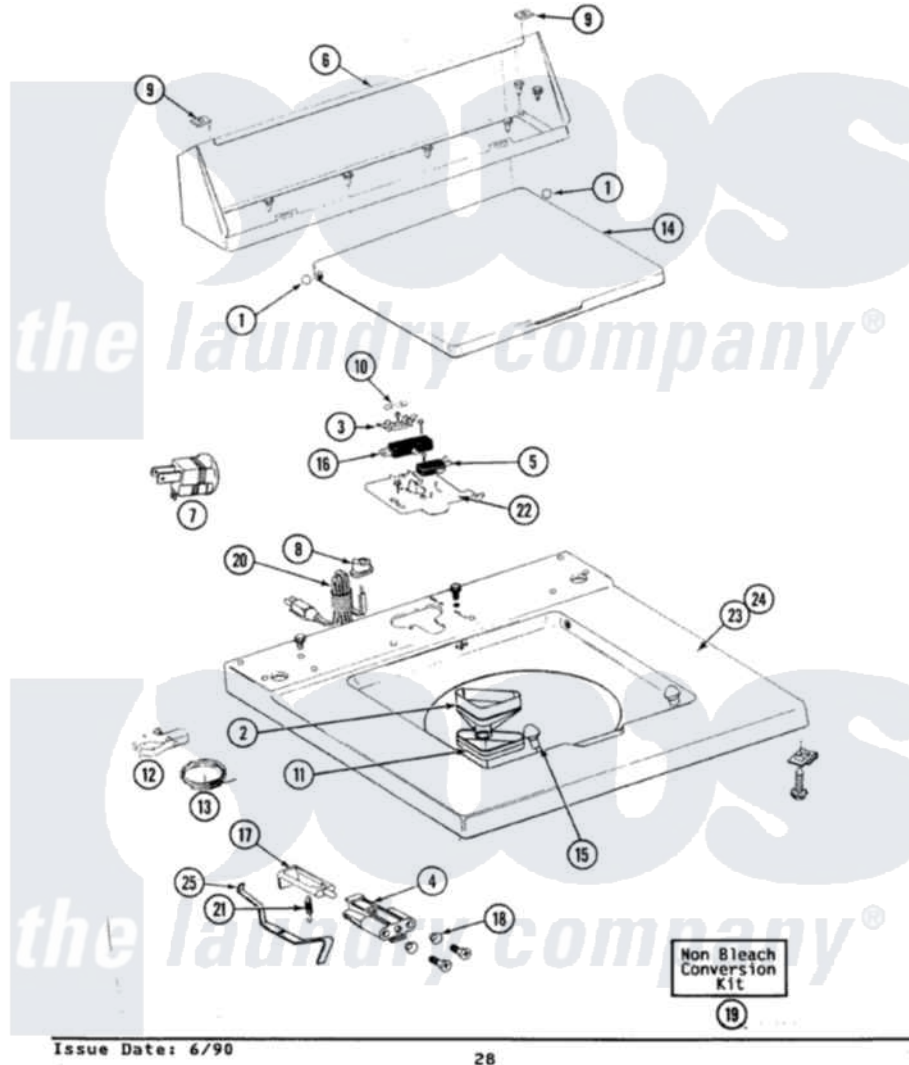

# Maytag LA1910 06 - TOP COVER, CONSOLE & LID SWITCH

SECTION: TOP COVER, CONSOLE & LID SWITCH

MODEL: ALL MODELS

Maytag [Residential Maytag LA1910 Washer Parts](#) Parts Diagram 06 - TOP COVER, CONSOLE & LID SWITCH  
 Click on the part number to view part

Item	Original Part Number	Replaced By	Status	Part Description
1	<a href="#">211726</a>			Hinge, Ball Lid
2	<a href="#">215578</a>			Bleach Inlet Almond
3	215705	<a href="#">Y311711</a>		Screw, Fuse Block
"	<a href="#">207167</a>			Block, Fuse
4	216256		Not Available	BRACKET, UNBALANCE
"	910182	<a href="#">25-7809</a>		Screw, No.6-20 1/2 Flthd Torx
"	214279	<a href="#">204968</a>		Plunger And Bracket Assembly--W
5	912012	<a href="#">3400409</a>		Screw
"	<a href="#">207166</a>			Switch, Check
6	205635L		Not Available	CONSOLE (ALM)
"	211294	<a href="#">90767</a>		Screw, 8A X 3/8 HeX Washer Head Tapping
"	<a href="#">Y313559</a>			Screw
7	<a href="#">Y201808</a>			Converter
8	<a href="#">211881</a>			Grommet, Cord Part Not Used-Gas Models Only