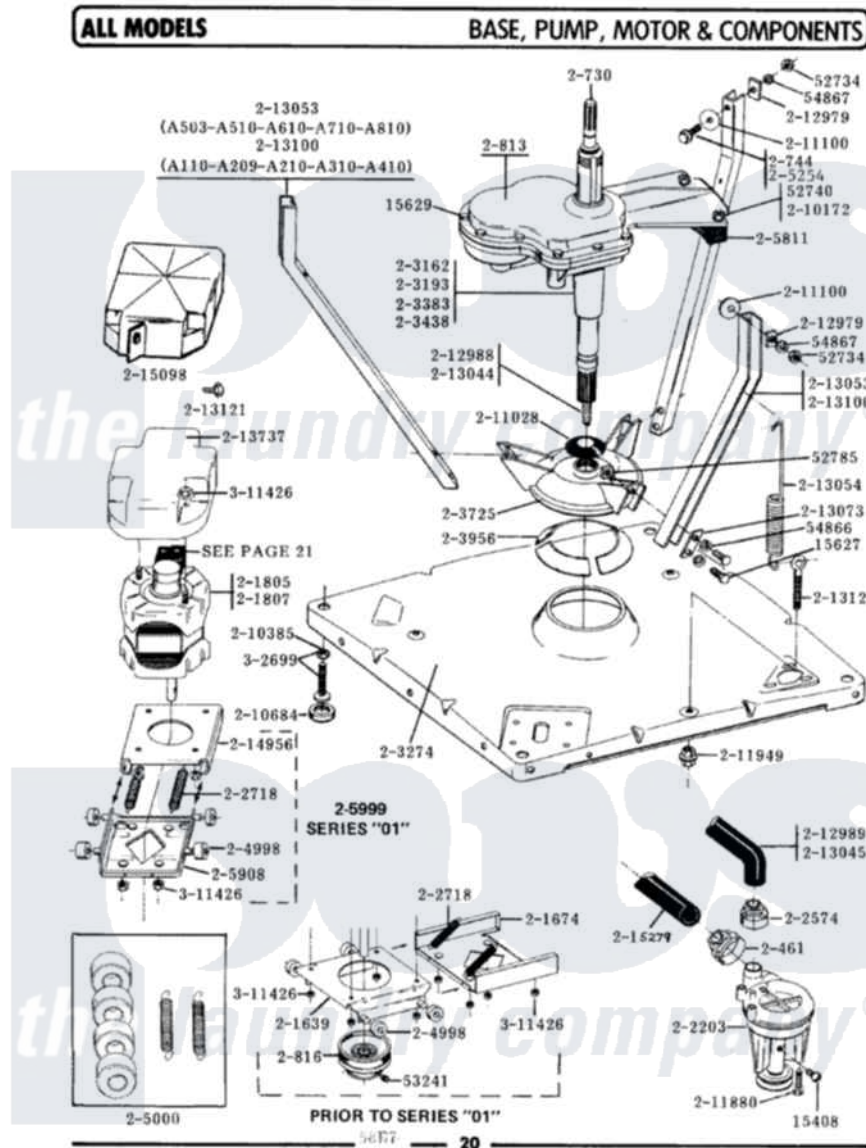

# Maytag LA209 01 - BASE, PUMP, MOTOR & COMPONENTS

Maytag Residential Maytag LA209 Washer Parts Parts Diagram 01 - BASE, PUMP, MOTOR & COMPONENTS  
Click on the part number to view part

Item	Original Part Number	Replaced By	Status	Part Description
1	Y015408	<a href="#">22003235</a>		Screw, Bearing Insert
2	<a href="#">Y015627</a>			Screw- Hex
3	<a href="#">Y015629</a>			Bolt, Grinding Chamber
4	<a href="#">Y052734</a>			Nut, Carrage Bolts And Bracket
5	Y052740	<a href="#">62739</a>		Nut, Lock
6	<a href="#">Y052785</a>			Nut, Brace To Damper
7	<a href="#">Y053241</a>			Set Screw, Motor Pulley
8	Y054866	<a href="#">486009</a>		Lockwasher
9	<a href="#">Y054867</a>			Washer, Lock
10	200461	<a href="#">285655</a>		Clamp, Hose
11	200730	<a href="#">22002124</a>		Shaft- Agi
12	200744	<a href="#">W10175939</a>		Bolt
13	200750		Not Available	GEAR CASE COVER
14	200813		Not Available	GEAR CASE COVER ASSEMBLY
15	200816	<a href="#">6-2008160</a>		Pulley- MO