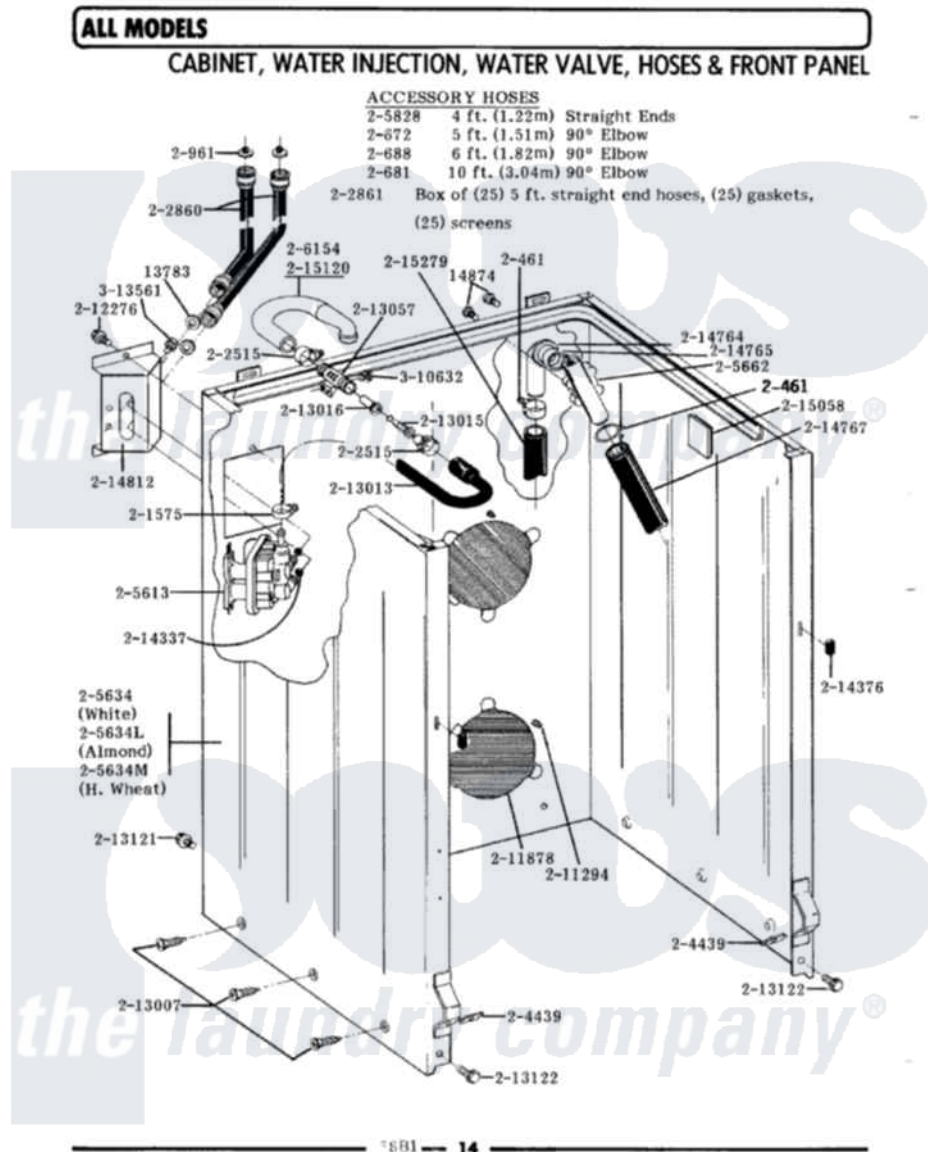

Maytag LA209 02 - CBNT,WATER INJ & VALVE,HOSES & FRT PANEL

Maytag Residential Maytag LA209 Washer Parts Parts Diagram 02 - CBNT.WATER INJ & VALVE,HOSES & FRT PANEL

Click on the part number to view part

Item	Original Part Number	Replaced By	Status	Part Description
1	Y013783			Washer, Inlet Hose
2	Y014874			Screw, Idler Arm And Sleeve
3	200461	285655		Clamp, Hose
4	200672	76314		Hose, Inlet 6 Ft. Hose With Elbow
5	200681	21001467		Hose- 10'
6	200688	76314		Hose, Inlet 6 Ft. Hose With Elbow
7	Y200832			Capacitor
8	200961	12001413		Strainer And Washer Kit
9	201575			Clamp, Hose
10	202515	596669		Clamp, Manifold
11	202860			Inlet Hose Assembly
12	202861	202860		Inlet Hose Assembly
13	203237			No.17 Wire With Terminal
14	204439			Screw And Fstner Assembly

15	205613		Water Valve
17	205634L	Not Available	CABINET WELD ASSEMBLY WITH BUM
19	205662	206638	Siphon Break
20	205828	202860	Inlet Hose Assembly
21	206103		Capacitor Kit
22	206154		Injector Tube With Seal
23	211149		Clip, Capacitor
24	211294	90767	Screw, 8A X 3/8 HeX Washer Head Tapping
25	211878	Not Available	PLATE, ACCESS
26	212276	W10116760	Screw
27	212982	22001650	Fastener, Spring
29	212998L	Not Available	FRONT PANEL-ALMOND
30	213007		Xfor Cabinet See Cabinet, Back
31	213013		Hose, Injector
32	213015		Nozzle, Injector
33	213016	216201	Nozzle
34	213057	22213057	Sleeve- In
35	213121	3400111	Screw, 12-14 X 5/8
36	213122	27001200	Screw
37	213846		Guard, Belt
38	214337	96160	Screen
39	214376	22002331	Spacer, Front Panel
40	214764	208847	Elbow
41	214765		Gasket, Siphon Break
42	214767	22001448	Hose, Pump
43	214768	211704	Hose, Drain
44	214812	22002361	Bracket, Water Valve
45	200461	285655	Clamp, Hose
46	215058		Pad, Cabinet Bumper
47	215120		Seal For Injector Tube
48	Y310632	1163839	Screw
49	Y313561		Screw---NA