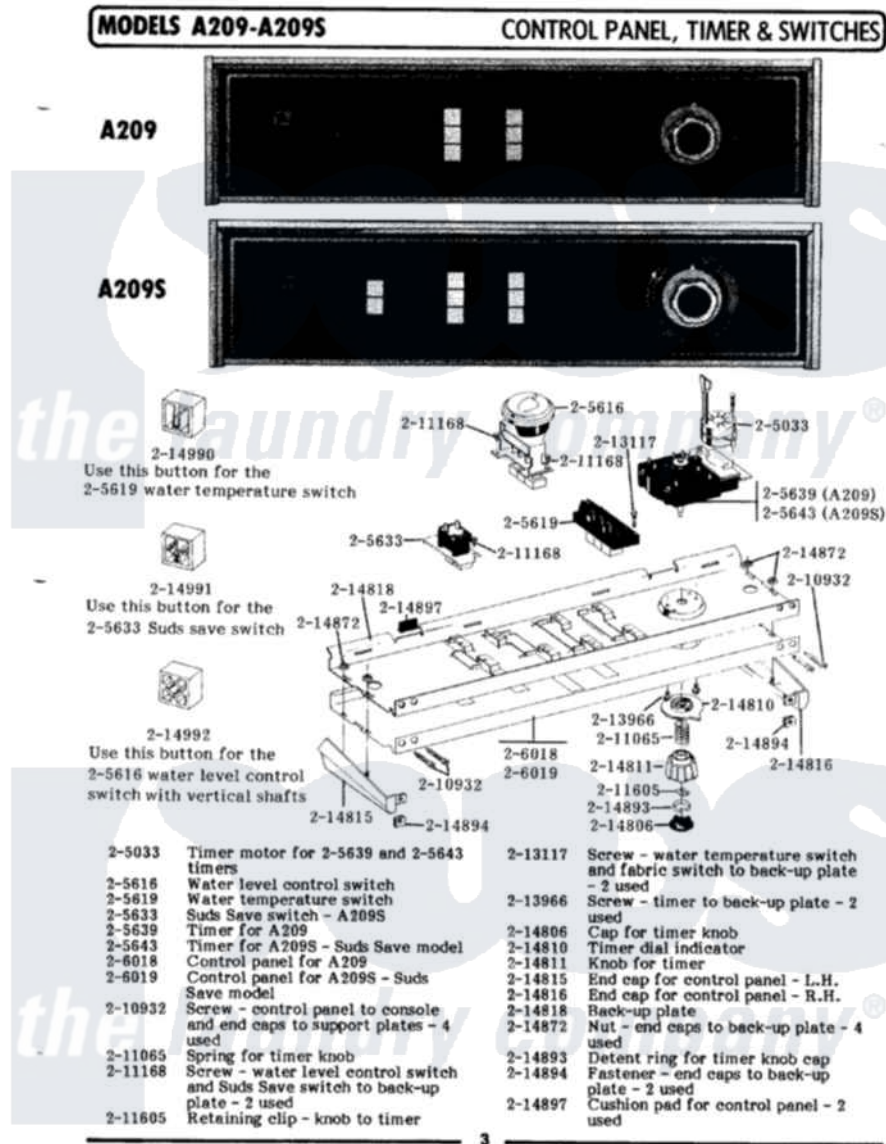

# Maytag LA209 04 - CONTROL PANEL, TIMER & SWITCHES

Maytag [Residential Maytag LA209 Washer Parts](#) Parts Diagram 04 - CONTROL PANEL, TIMER & SWITCHES

[Click on the part number to view part](#)

Item	Original Part Number	Replaced By	Status	Part Description
1	205033	<a href="#">22205033</a>		Motor- Tim
2	<a href="#">205616</a>			Water Level Control Switch
3	205619		Not Available	WATER TEMPERATURE SWITCH
5	<a href="#">205639</a>			Timer
7	206018		Not Available	CONTROL PANEL
9	<a href="#">210932</a>			Screw, No.8 X 9/16 Ctsk Note: Screw, Inlet Duct
10	<a href="#">211065</a>			Spring, Index Wheel
11	211168	<a href="#">W10139210</a>		Screw, 8-18 X 5/16
12	<a href="#">211605</a>			Bezel, Timer Dial
13	213117	<a href="#">67006908</a>		Screw, Ice Rack
14	213966	<a href="#">3400014</a>		Screw
15	214806		Not Available	CAP FOR TIMER KNOB
16	214810	<a href="#">22001571</a>		Bezel, Timer Dial
17	<a href="#">214811</a>			Knob For Timer
18	<a href="#">214815</a>			End Cap F/Control Panel-LH

19	<a href="#">214816</a>		End Cap F/Control Panel-RH
20	<a href="#">214818</a>		Back Up Plate
21	<a href="#">214872</a>		Palnut, End Cap Note: Nut, Lamp Holder
22	214893	Not Available	DETENT RING F/TIMER KNOB CA
23	<a href="#">214894</a>		Fastener, End Cap
24	<a href="#">214897</a>		Pad, Control Panel