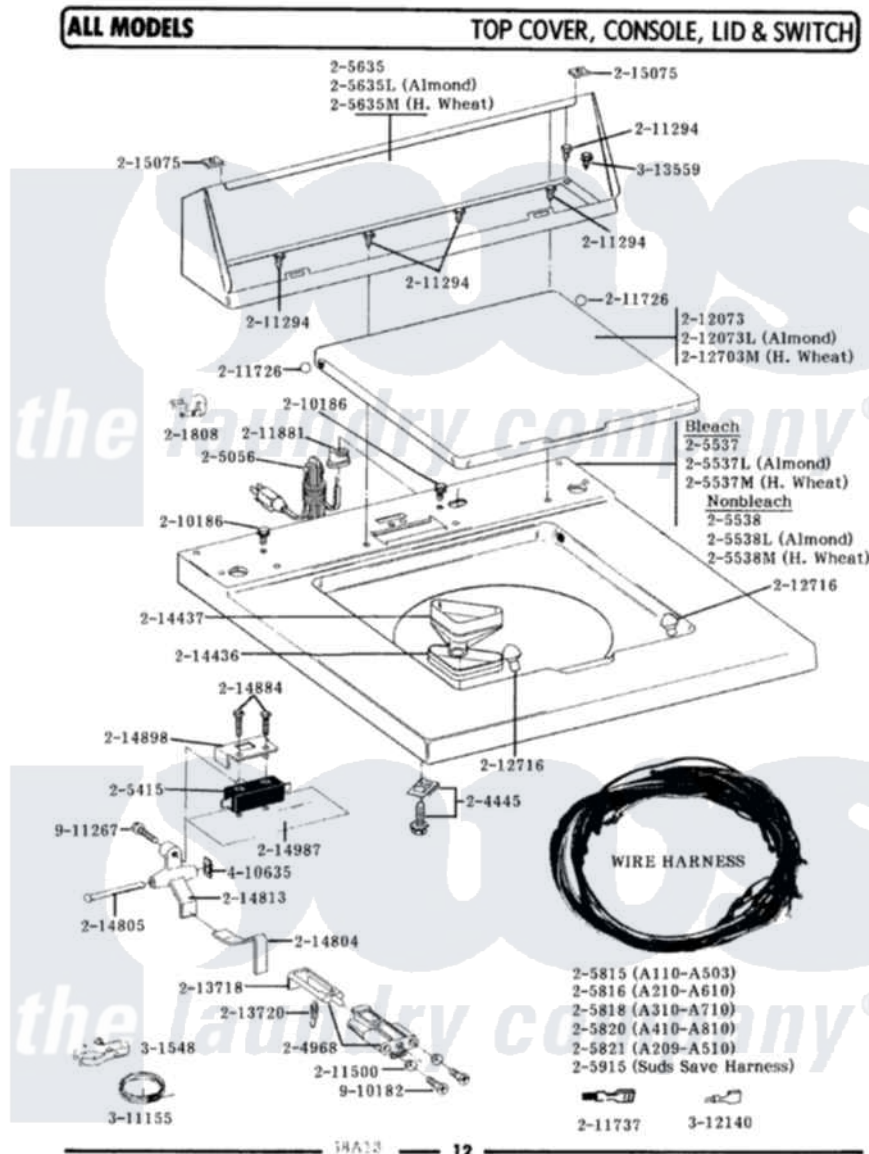

Maytag LA209 05 - TOP COVER, CONSOLE, LID SWITCH

Maytag Residential Maytag LA209 Washer Parts Parts Diagram 05 - TOP COVER, CONSOLE & LID SWITCH
 Click on the part number to view part

Item	Original Part Number	Replaced By	Status	Part Description
1	205997			Non-Bleach Conversion Kit
2	Y201808			Converter
3	204445			Screw And Fastener Assembly
4	204968			Plunger And Bracket Assembly--W
5	205056	204590		Cord, Power
6	205415	279347		Switch-Lid
8	205538L		Not Available	TOP COVER-ALMOND
10	205635L		Not Available	CONSOLE (ALM)
11	205821		Not Available	MAIN WIRE HARNESS
13	210186	3370225		Screw
14	211294	90767		Screw, 8A X 3/8 Hex Washer Head Tapping
15	211500			Washer, Bracket To Top Cover
16	211726			Hinge, Ball Lid
17	211737	248562		Terminal
18	211881			Grommet, Cord Part Not Used-

19	211001		Gas Models Only
20	212073L	Not Available	LID-ALMOND
21	212716		Bumper, Lid
22	213718		Plunger, Lid Switch
23	213720		Spring, Lid Switch
24	214804		Unbalance Lever
25	214805		Pin For Unbalance Lever
26	214813	Not Available	LEVER FOR LID SWITCH
27	214884	213501	Screw, No.6-20 X 1-1/8 Inch
28	214898		Cover For Lid Switch
29	214987		Moisture Barrier For Switch
30	215075		Fastener, Control Panel To Console
31	301548		Clamp, Ground Wire
32	311155		Ground Wire And Clamp
33	Y312140		Wire Connector
34	Y313559		Screw
35	410635		Fastener
36	910182	25-7809	Screw, No.6-20 1/2 Flthd Torx
37	911267		Screw, Pump Cover