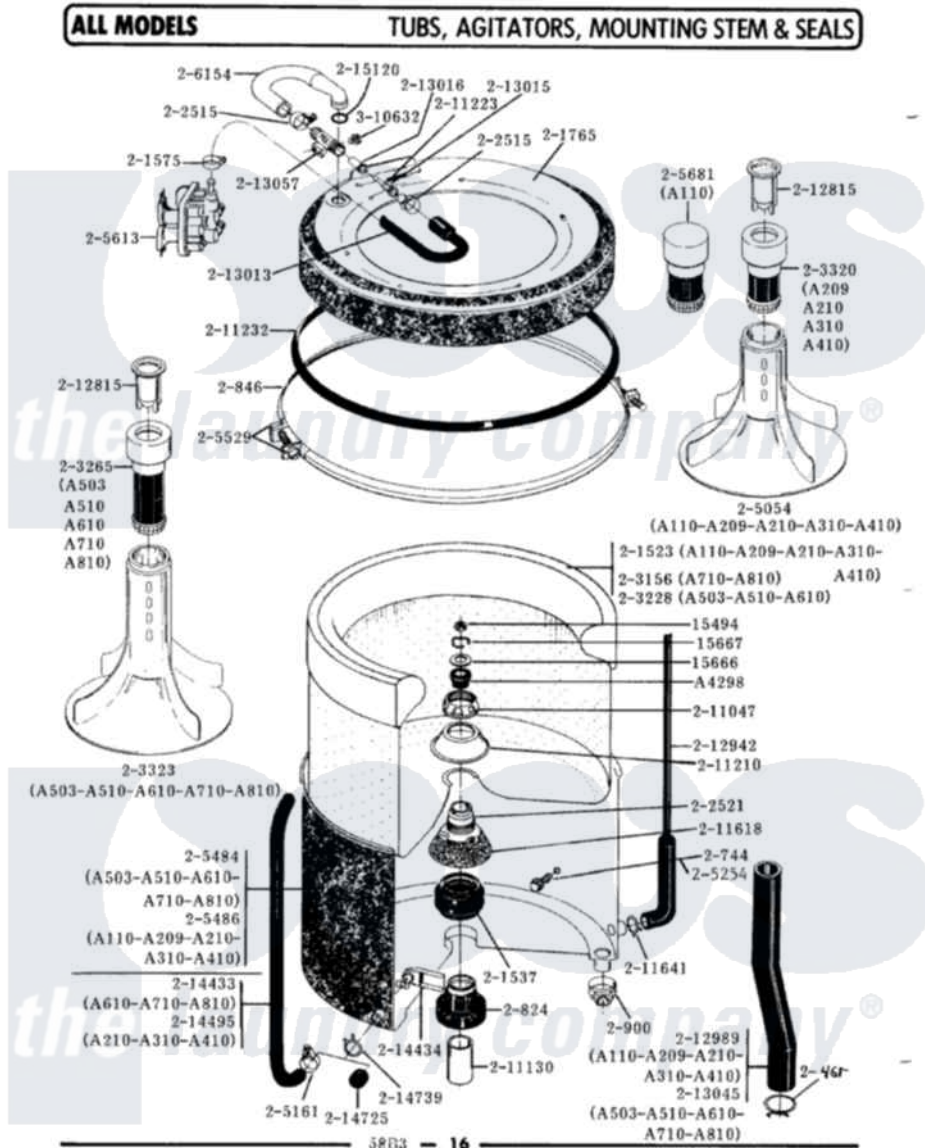

# Maytag LA209 07 - TUB, AGITATOR, MOUNTING STEM & SEAL

Maytag Residential Maytag LA209 Washer Parts Parts Diagram 07 - TUB, AGITATOR, MOUNTING STEM & SEAL  
 Click on the part number to view part

Item	Original Part Number	Replaced By	Status	Part Description
1	A04298		Not Available	SEAL, AGITATOR DRIVE SHAFT
2	<a href="#">Y015494</a>			Stop Ring-Agitator Shaft
3	<a href="#">Y015666</a>			Washer, Retaining -
4	<a href="#">Y015667</a>			Retaining Ring
5	<a href="#">Y054867</a>			Washer, Lock
6	200744	<a href="#">W10175939</a>		Bolt
7	200824	<a href="#">6-2040130</a>		Tub Bearin
8	<a href="#">200846</a>			Clamp - Tub Cover
9	200900	<a href="#">616099</a>		Clamp
10	201523		Not Available	INNER TUB
11	201537	<a href="#">6-2095720</a>		Mounting S
12	<a href="#">201575</a>			Clamp, Hose
13	201765		Not Available	COVER, TUB
14	202515	<a href="#">596669</a>		Clamp, Manifold
15	202521	<a href="#">6-2095720</a>		Mounting S
16	203320		Not Available	LINT FILTER - DISPENSER