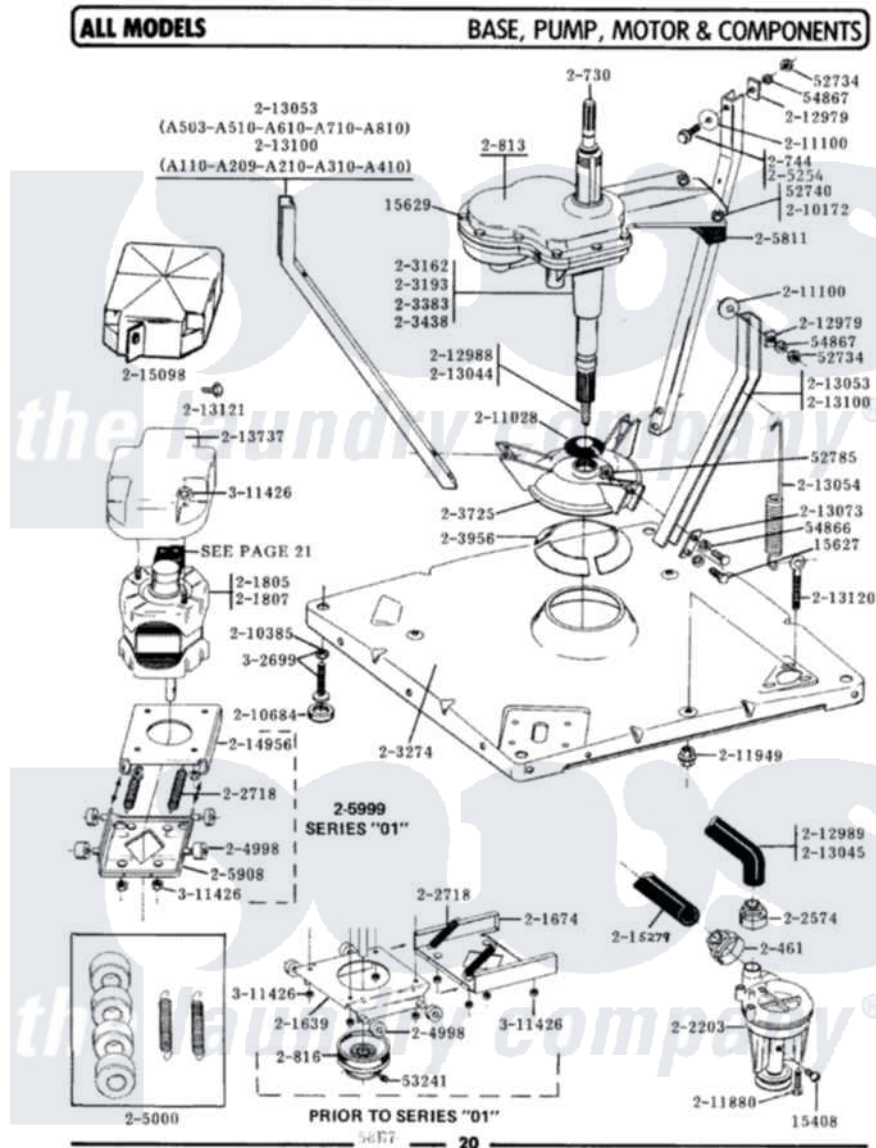

# Maytag LA209S 01 - BASE, PUMP, MOTOR & COMPONENTS

Maytag Residential Maytag LA209S Washer Parts Parts Diagram 01 - BASE, PUMP, MOTOR & COMPONENTS  
Click on the part number to view part

Item	Original Part Number	Replaced By	Status	Part Description
1	Y015408	<a href="#">22003235</a>		Screw, Bearing Insert
2	<a href="#">Y015627</a>			Screw- Hex
3	<a href="#">Y015629</a>			Bolt, Grinding Chamber
4	<a href="#">Y052734</a>			Nut, Carrage Bolts And Bracket
5	Y052740	<a href="#">62739</a>		Nut, Lock
6	<a href="#">Y052785</a>			Nut, Brace To Damper
7	<a href="#">Y053241</a>			Set Screw, Motor Pulley
8	Y054866	<a href="#">486009</a>		Lockwasher
9	<a href="#">Y054867</a>			Washer, Lock
10	200461	<a href="#">285655</a>		Clamp, Hose
11	200730	<a href="#">22002124</a>		Shaft- Agi
12	200744	<a href="#">W10175939</a>		Bolt
13	200750		Not Available	GEAR CASE COVER
14	200813		Not Available	GEAR CASE COVER ASSEMBLY
15	200816	<a href="#">6-2008160</a>		Pulley- MO