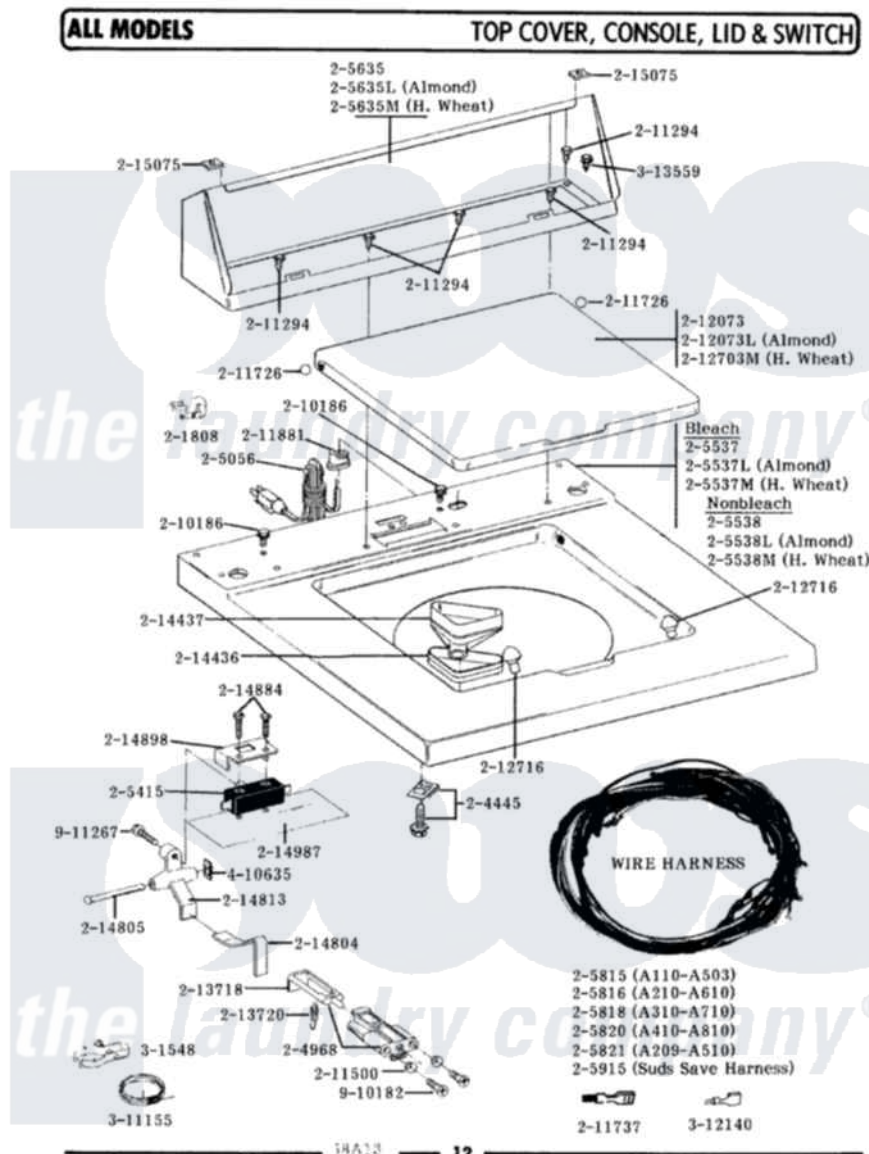

Maytag LA209S 06 - TOP COVER, CONSOLE & LID SWITCH

Maytag Residential Maytag LA209S Washer Parts Parts Diagram 06 - TOP COVER, CONSOLE & LID SWITCH
 Click on the part number to view part

Item	Original Part Number	Replaced By	Status	Part Description
1	205997			Non-Bleach Conversion Kit
2	Y201808			Converter
3	204445			Screw And Fastener Assembly
4	204968			Plunger And Bracket Assembly--W
5	205056	204590		Cord, Power
6	205415	279347		Switch-Lid
8	205538L		Not Available	TOP COVER-ALMOND
10	205635L		Not Available	CONSOLE (ALM)
11	205821		Not Available	MAIN WIRE HARNESS
13	210186	3370225		Screw
14	211294	90767		Screw, 8A X 3/8 Hex Washer Head Tapping
15	211500			Washer, Bracket To Top Cover
16	211726			Hinge, Ball Lid
17	211737	248562		Terminal
18	211881			Grommet, Cord Part Not Used-

19	411001		Gas Models Only
20	212073L	Not Available	LID-ALMOND
21	212716		Bumper, Lid
22	213718		Plunger, Lid Switch
23	213720		Spring, Lid Switch
24	214804		Unbalance Lever
25	214805		Pin For Unbalance Lever
26	214813	Not Available	LEVER FOR LID SWITCH
27	214884	213501	Screw, No.6-20 X 1-1/8 Inch
28	214898		Cover For Lid Switch
29	214987		Moisture Barrier For Switch
30	215075		Fastener, Control Panel To Console
31	301548		Clamp, Ground Wire
32	311155		Ground Wire And Clamp
33	Y312140		Wire Connector
34	Y313559		Screw
35	410635		Fastener
36	910182	25-7809	Screw, No.6-20 1/2 Flthd Torx
37	911267		Screw, Pump Cover