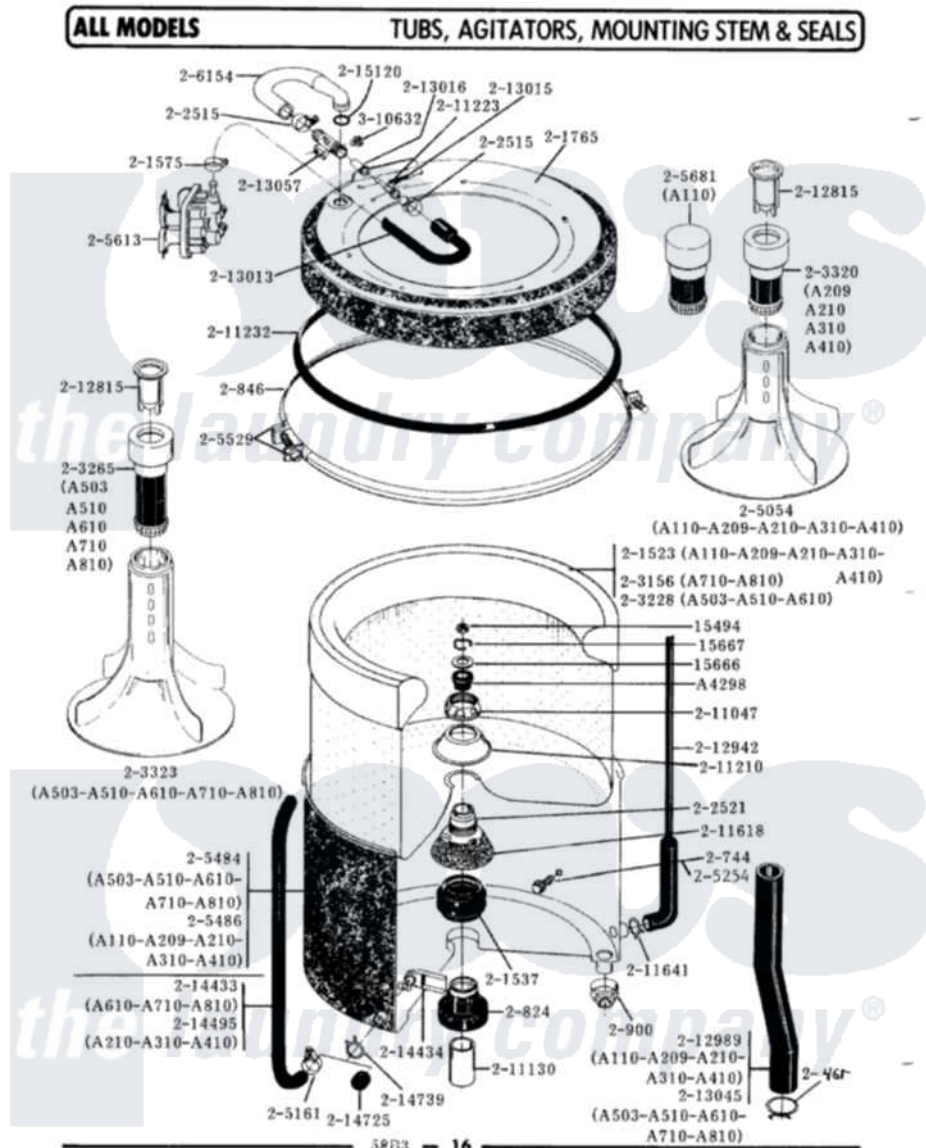

Maytag LA209S 08 - TUB, AGITATOR, MOUNTING STEM & SEAL

Maytag Residential Maytag LA209S Washer Parts Parts Diagram 08 - TUB, AGITATOR, MOUNTING STEM & SEAL
 Click on the part number to view part

Item	Original Part Number	Replaced By	Status	Part Description
1	A04298		Not Available	SEAL, AGITATOR DRIVE SHAFT
2	Y015494			Stop Ring-Agitator Shaft
3	Y015666			Washer, Retaining -
4	Y015667			Retaining Ring
5	Y054867			Washer, Lock
6	200744	W10175939		Bolt
7	200824	6-2040130		Tub Bearin
8	200846			Clamp - Tub Cover
9	200900	616099		Clamp
10	201523		Not Available	INNER TUB
11	201537	6-2095720		Mounting S
12	201575			Clamp, Hose
13	201765		Not Available	COVER, TUB
14	202515	596669		Clamp, Manifold
15	202521	6-2095720		Mounting S
16	203320		Not Available	LINT FILTER - DISPENSER

17	204012	6-2095720	Mounting S
18	204013	6-2040130	Tub Bearin
19	205054	Not Available	AGITATOR
20	205161	489503	Clamp
21	205486	Not Available	PART NOT USED
22	205529		Nut And Bolt Kit For Tub Clam
23	205613		Water Valve
24	206154		Injector Tube With Seal
25	211047	6-2110472	Nut- Clamp
26	211100		Washer, Outer Tub
27	211130		Bearing Liner, Tub Bearing
28	211210		Washer, Clamping Nut
29	211223		Bumper, Unbalance
30	211232		Seal, Tub Cover
31	211618	22001423	Set Screw, Mounting Stem
32	211641		Clamp, 1-1/16"
33	212815	Not Available	DISPENSER CUP
34	212942	22001619	Tube, Water Level Switch
35	Y212989		Hose, Outer Tub To Pump
36	213013		Hose, Injector
37	213015		Nozzle, Injector
38	213016	216201	Nozzle
39	213057	22213057	Sleeve- In
40	214725		Cap For Spout-Outer Tub
41	214739	596669	Clamp, Manifold
42	200461	285655	Clamp, Hose
43	215120		Seal For Injector Tube
44	Y310632	1163839	Screw