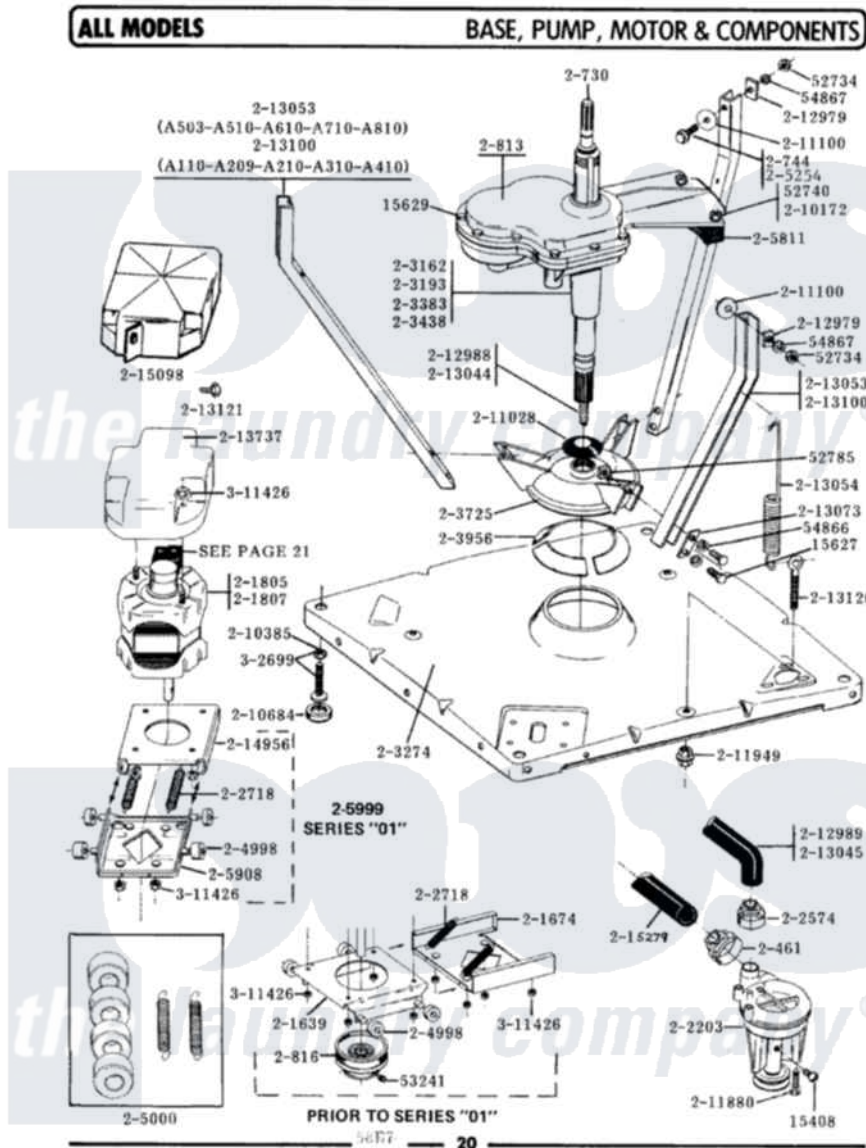

Maytag LA210 02 - BASE\PUMP\MOTOR

Maytag Residential Maytag LA210 Washer Parts Parts Diagram 02 - BASE\PUMP\MOTOR
Click on the part number to view part

Item	Original Part Number	Replaced By	Status	Part Description
1	Y015408	22003235		Screw, Bearing Insert
2	Y015627			Screw- Hex
3	Y015629			Bolt, Grinding Chamber
4	Y052734			Nut, Carrage Bolts And Bracket
5	Y052740	62739		Nut, Lock
6	Y052785			Nut, Brace To Damper
7	Y053241			Set Screw, Motor Pulley
8	Y054866	486009		Lockwasher
9	Y054867			Washer, Lock
10	200461	285655		Clamp, Hose
11	200730	22002124		Shaft- Agi
12	200744	W10175939		Bolt
13	200750		Not Available	GEAR CASE COVER
14	200813		Not Available	GEAR CASE COVER ASSEMBLY
15	200816	6-2008160		Pulley- MO