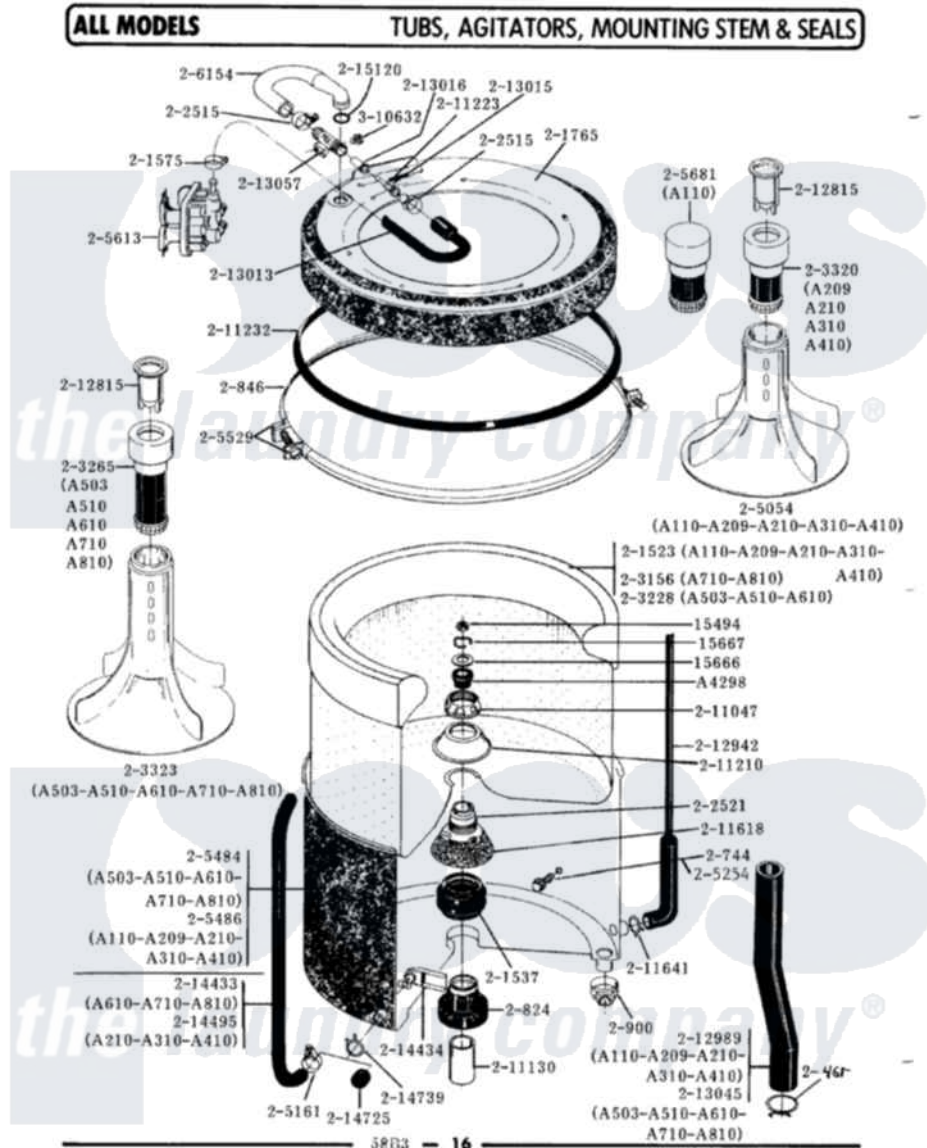

Maytag LA210 11 - TUB, AGITATOR, MOUNTING STEM & SEAL

Maytag Residential Maytag LA210 Washer Parts Parts Diagram 11 - TUB, AGITATOR, MOUNTING STEM & SEAL
 Click on the part number to view part

Item	Original Part Number	Replaced By	Status	Part Description
1	A04298		Not Available	SEAL, AGITATOR DRIVE SHAFT
2	Y015494			Stop Ring-Agitator Shaft
3	Y015666			Washer, Retaining -
4	Y015667			Retaining Ring
5	Y054867			Washer, Lock
6	200744	W10175939		Bolt
7	200824	6-2040130		Tub Bearin
8	200846			Clamp - Tub Cover
9	200900	616099		Clamp
10	201523		Not Available	INNER TUB
11	201537	6-2095720		Mounting S
12	201575			Clamp, Hose
13	201765		Not Available	COVER, TUB
14	202515	596669		Clamp, Manifold
15	202521	6-2095720		Mounting S
16	204012	6-2095720		Mounting S

17	204013	6-2040130		Tub Bearin
18	205054		Not Available	AGITATOR
19	205161	489503		Clamp
20	205529			Nut And Bolt Kit For Tub Clam
21	205613			Water Valve
22	206154			Injector Tube With Seal
23	211047	6-2110472		Nut- Clamp
24	211100			Washer, Outer Tub
25	211130			Bearing Liner, Tub Bearing
26	211210			Washer, Clamping Nut
27	211223			Bumper, Unbalance
28	211232			Seal, Tub Cover
29	211618	22001423		Set Screw, Mounting Stem
30	212815		Not Available	DISPENSER CUP
31	212942	22001619		Tube, Water Level Switch
32	Y212989			Hose, Outer Tub To Pump
33	213013			Hose, Injector
34	213015			Nozzle, Injector
35	213016	216201		Nozzle
36	213057	22213057		Sleeve- In
38	214434			Spout, Deflector
39	214495			Tube, Inlet To Tub
40	214725			Cap For Spout-Outer Tub
41	214739	596669		Clamp, Manifold
42	200461	285655		Clamp, Hose
53	215120			Seal For Injector Tube
54	Y310632	1163839		Screw