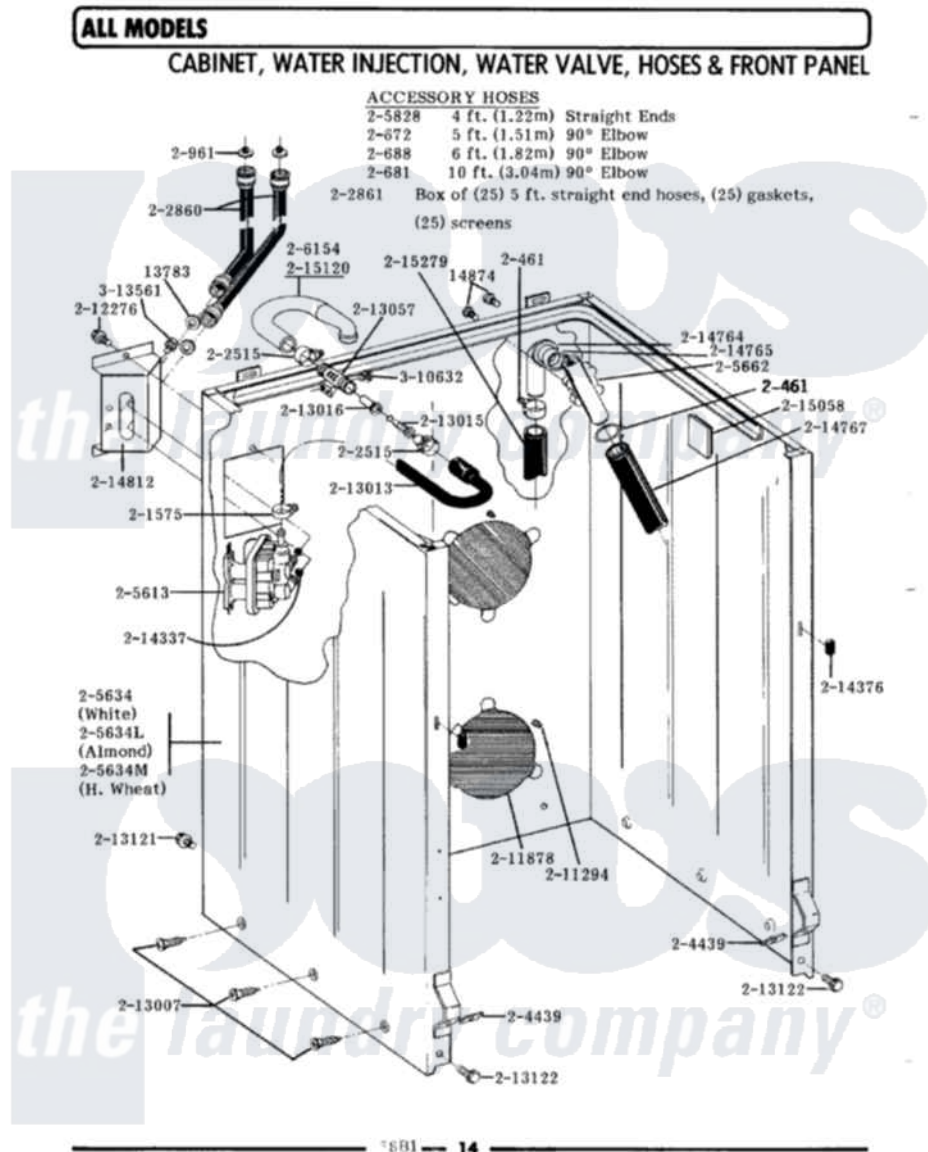

Maytag LA210S 02 - CBNT,WATER INJ & VALVE,HOSES & FRT PANEL

Maytag Residential Maytag LA210S Washer Parts Parts Diagram 02 - CBNT,WATER INJ & VALVE,HOSES & FRT PANEL

Click on the part number to view part

Item	Original Part Number	Replaced By	Status	Part Description
1	Y013783			Washer, Inlet Hose
2	Y014874			Screw, Idler Arm And Sleeve
3	200461	285655		Clamp, Hose
4	200672	76314		Hose, Inlet 6 Ft. Hose With Elbow
5	200681	21001467		Hose- 10'
6	200688	76314		Hose, Inlet 6 Ft. Hose With Elbow
7	Y200832			Capacitor
8	200961	12001413		Strainer And Washer Kit
9	201575			Clamp, Hose
10	202515	596669		Clamp, Manifold
11	202860			Inlet Hose Assembly
12	202861	202860		Inlet Hose Assembly
13	203237			No.17 Wire With Terminal
14	204439			Screw And Fstner Assembly

15	205613		Water Valve
17	205634L	Not Available	CABINET WELD ASSEMBLY WITH BUM
19	205662	206638	Siphon Break
20	205828	202860	Inlet Hose Assembly
21	206103		Capacitor Kit
22	206154		Injector Tube With Seal
23	211149		Clip, Capacitor
24	211294	90767	Screw, 8A X 3/8 HeX Washer Head Tapping
25	211878	Not Available	PLATE, ACCESS
26	212276	W10116760	Screw
27	212982	22001650	Fastener, Spring
29	212998L	Not Available	FRONT PANEL-ALMOND
30	213007		Xfor Cabinet See Cabinet, Back
31	213013		Hose, Injector
32	213015		Nozzle, Injector
33	213016	216201	Nozzle
34	213057	22213057	Sleeve- In
35	213121	3400111	Screw, 12-14 X 5/8
36	213122	27001200	Screw
37	213846		Guard, Belt
38	214337	96160	Screen
39	214376	22002331	Spacer, Front Panel
40	214764	208847	Elbow
41	214765		Gasket, Siphon Break
42	214767	22001448	Hose, Pump
43	214768	211704	Hose, Drain
44	214812	22002361	Bracket, Water Valve
45	200461	285655	Clamp, Hose
46	215058		Pad, Cabinet Bumper
47	215120		Seal For Injector Tube
48	Y310632	1163839	Screw
49	Y313561		Screw---NA