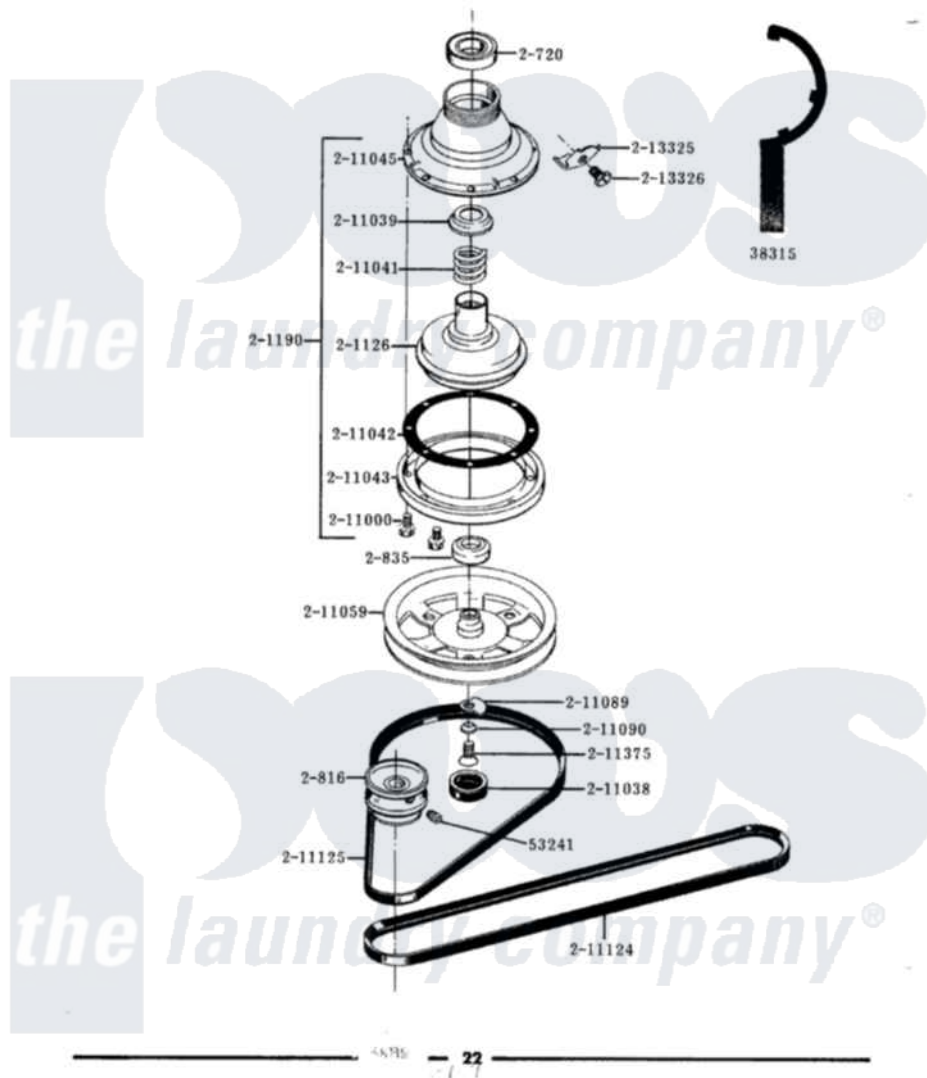

Maytag LA210S 03 - CLUTCH, BRAKE & BELTS

ALL MODELS **CLUTCH, BRAKE & BELTS**

Maytag [Residential Maytag LA210S Washer Parts](#) Parts Diagram 03 - CLUTCH, BRAKE & BELTS
 Click on the part number to view part

Item	Original Part Number	Replaced By	Status	Part Description
1	Y038315	038315		Tool
2	Y053241			Set Screw, Motor Pulley
3	Y200720	22003441		Bearing, Rear
4	200816	6-2008160		Pulley- MO
5	200835			Bearing, Brake Rotor
6	201126	6-2011900		Brake Asse
7	201190	6-2011900		Brake Asse
8	211000			SCREW, BRAKE DRUM (HEX HEAD)
9	211038		Not Available	CAP, OIL RETAINER
10	211039	6-2011900		Brake Asse
11	211041	6-2011900		Brake Asse
12	211042	6-2011900		Brake Asse
13	211043	6-2011900		Brake Asse
14	211045	6-2011900		Brake Asse
15	211059	6-2301530		Pulley
16	211089			Lug, Stop Pulley

17	211090	22003555	Washer, Stop Lug
18	211124		Part Not Used
19	211125		V Belt, Drive Pulley
20	211375	681582	Screw
21	213325		Clip, Retaining
22	213326		Bolt, Sems Retaining Clip