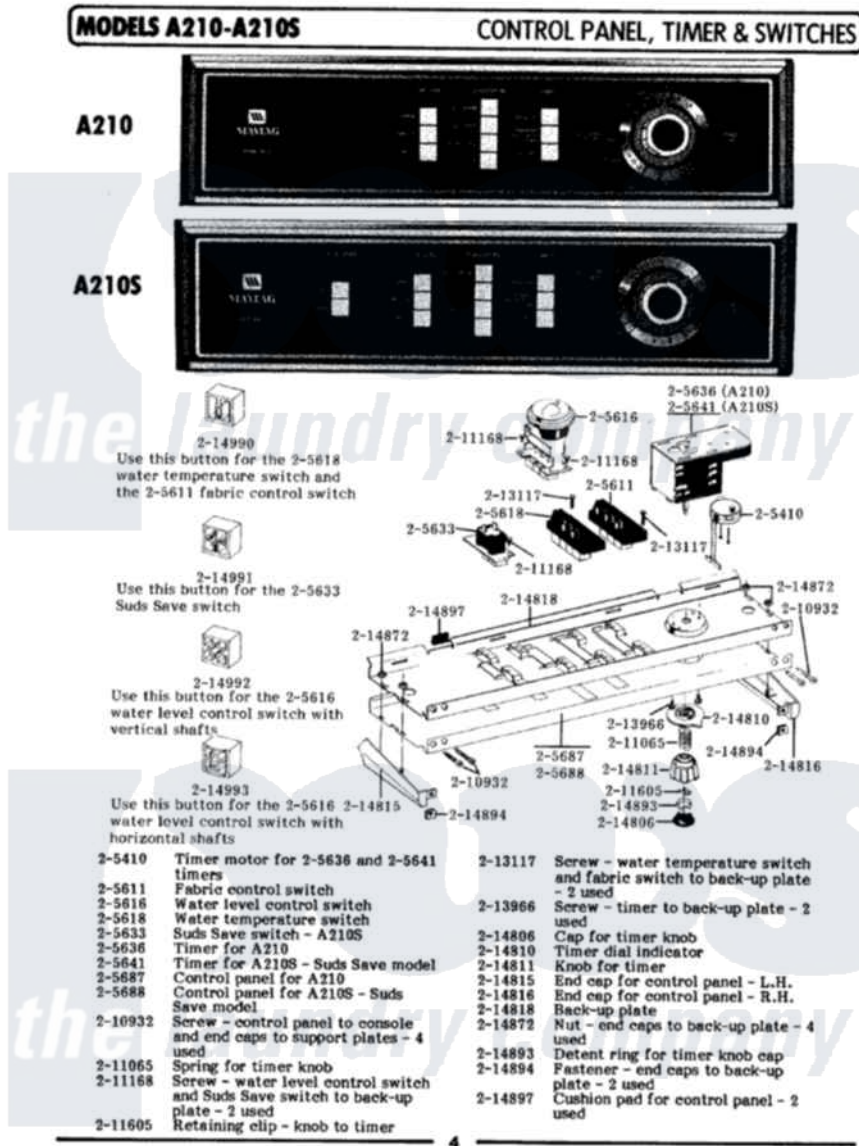

Maytag LA210S 04 - CONTROL PANEL, TIMER & SWITCHES

Maytag Residential Maytag LA210S Washer Parts Parts Diagram 04 - CONTROL PANEL, TIMER & SWITCHES
Click on the part number to view part

Item	Original Part Number	Replaced By	Status	Part Description
1	205410		Not Available	TIMER MOTOR 120-60
2	205611			Fabric Control Switch
3	205616			Water Level Control Switch
4	205618		Not Available	WATER TEMPERATURE SWITCH
5	205633			Suds Save Switch
7	205641			Timer N/a
9	205688		Not Available	CONTROL PANEL
10	210932			Screw, No.8 X 9/16 Ctsk Note: Screw, Inlet Duct
11	211065			Spring, Index Wheel
12	211168	W10139210		Screw, 8-18 X 5/16
13	211605			Bezel, Timer Dial
14	213117	67006908		Screw, Ice Rack
15	213966	3400014		Screw
16	214806		Not Available	CAP FOR TIMER KNOB
17	214810	22001571		Bezel, Timer Dial

18	214811		Knob For Timer
19	214815		End Cap F/Control Panel-LH
20	214816		End Cap F/Control Panel-RH
21	214818		Back Up Plate
22	214872		Palnut, End Cap Note: Nut, Lamp Holder
23	214893	Not Available	DETENT RING F/TIMER KNOB CA
24	214894		Fastener, End Cap
25	214897		Pad, Control Panel