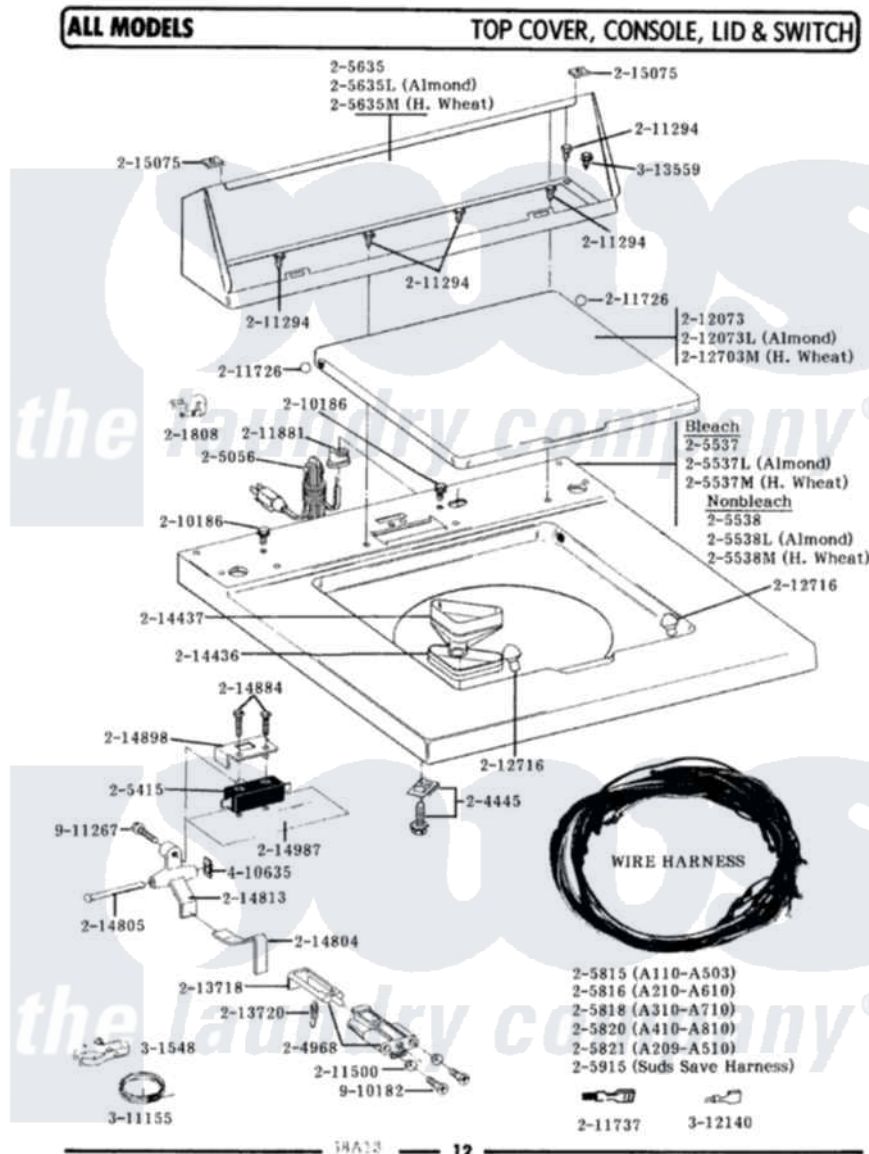

Maytag LA210S 06 - TOP COVER\CONSOLE\LID SWITCH

Maytag Residential Maytag LA210S Washer Parts Parts Diagram 06 - TOP COVER\CONSOLE\LID SWITCH
 Click on the part number to view part

Item	Original Part Number	Replaced By	Status	Part Description
1	Y201808			Converter
2	204445			Screw And Fastener Assembly
3	204968			Plunger And Bracket Assembly--W
4	205056	204590		Cord, Power
5	205415	279347		Switch-Lid
7	205537L			Top Cover-Almond--NA
9	205635L		Not Available	CONSOLE (ALM)
10	205816		Not Available	MAIN WIRE HARNESS
11	205915		Not Available	SUDS SAVE HARNESS
12	210186	3370225		Screw
13	211294	90767		Screw, 8A X 3/8 Hex Washer Head Tapping
14	211500			Washer, Bracket To Top Cover
15	211726			Hinge, Ball Lid
16	211737	248562		Terminal
17	211881			Grommet, Cord Part Not Used-

17	211001		Gas Models Only
19	212073L	Not Available	LID-ALMOND
20	212716		Bumper, Lid
21	213718		Plunger, Lid Switch
22	213720		Spring, Lid Switch
25	214804		Unbalance Lever
26	214805		Pin For Unbalance Lever
27	214813	Not Available	LEVER FOR LID SWITCH
28	214884	213501	Screw, No.6-20 X 1-1/8 Inch
29	214898		Cover For Lid Switch
30	214987		Moisture Barrier For Switch
31	215075		Fastener, Control Panel To Console
32	301548		Clamp, Ground Wire
33	311155		Ground Wire And Clamp
34	Y312140		Wire Connector
35	Y313559		Screw
36	410635		Fastener
37	910182	25-7809	Screw, No.6-20 1/2 Flthd Torx
38	911267		Screw, Pump Cover