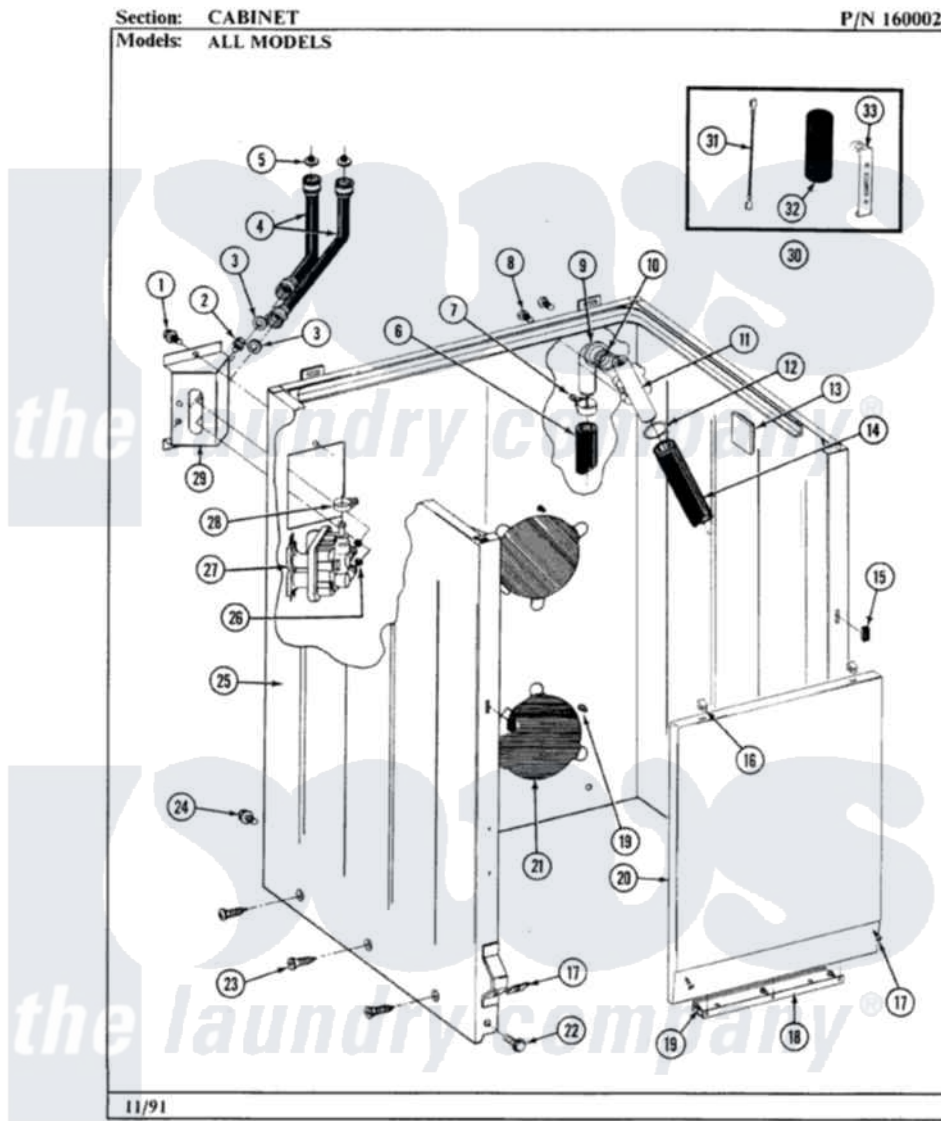

Maytag LA211 02 - CABINET

16

Maytag Residential Maytag LA211 Washer Parts Parts Diagram 02 - CABINET
Click on the part number to view part

Item	Original Part Number	Replaced By	Status	Part Description
1	212276	W10116760		Screw
2	Y313561			Screw---NA
3	Y013783			Washer, Inlet Hose
4	202860			Inlet Hose Assembly
5	200961	12001413		Strainer And Washer Kit
6	215279	22003410		Hose, Drain
7	200461	285655		Clamp, Hose
8	Y014874			Screw, Idler Arm And Sleeve
9	214764	208847		Elbow
10	214765			Gasket, Siphon Break
11	206638			Siphon Break
12	200461	285655		Clamp, Hose
13	215058			Pad, Cabinet Bumper
14	214767	22001448		Hose, Pump
15	214376	22002331		Spacer, Front Panel
16	212982	22001650		Fastener, Spring

17	204439		Screw And Fstner Assembly
18	213846		Guard, Belt
19	211294	90767	Screw, 8A X 3/8 HeX Washer Head Tapping
20	212998L	Not Available	FRONT PANEL-ALMOND
21	211878	Not Available	PLATE, ACCESS
22	213122	27001200	Screw
23	213007		Xfor Cabinet See Cabinet, Back
24	213121	3400111	Screw, 12-14 X 5/8
25	203319L	Not Available	(ALMOND)
26	214337	96160	Screen
27	205613		Water Valve
28	201575		Clamp, Hose
29	214812	22002361	Bracket, Water Valve
30	206103		Capacitor Kit
31	203237		No.17 Wire With Terminal
32	Y200832		Capacitor
33	211149		Clip, Capacitor