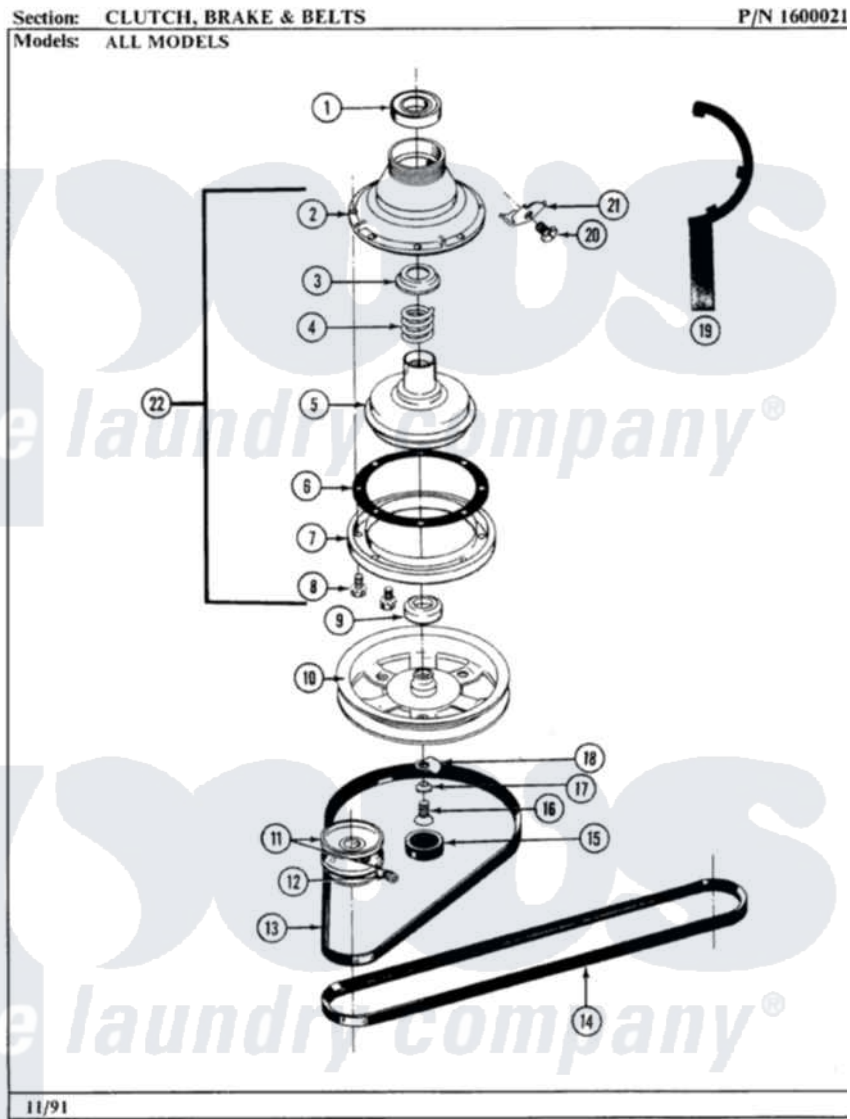

Maytag LA211 03 - CLUTCH, BRAKE & BELTS

30

Maytag Residential Maytag LA211 Washer Parts Parts Diagram 03 - CLUTCH, BRAKE & BELTS
 Click on the part number to view part

Item	Original Part Number	Replaced By	Status	Part Description
1	Y200720	22003441		Bearing, Rear
2	211045	6-2011900		Brake Asse
3	211039	6-2011900		Brake Asse
4	211041	6-2011900		Brake Asse
5	201126	6-2011900		Brake Asse
6	211042	6-2011900		Brake Asse
7	211043	6-2011900		Brake Asse
8	211000			SCREW, BRAKE DRUM (HEX HEAD)
9	200835			Bearing, Brake Rotor
10	211059	6-2301530		Pulley
11	200816	6-2008160		Pulley- MO
12	Y053241			Set Screw, Motor Pulley
13	211125			V Belt, Drive Pulley
14	211124			Part Not Used
15	211038		Not Available	CAP, OIL RETAINER
16	211375	681582		Screw

17	211090	22003555	Washer, Stop Lug
18	211089		Lug, Stop Pulley
19	Y038315	038315	Tool
20	213326		Bolt, Sems Retaining Clip
21	213325		Clip, Retaining
22	201190	6-2011900	Brake Asse