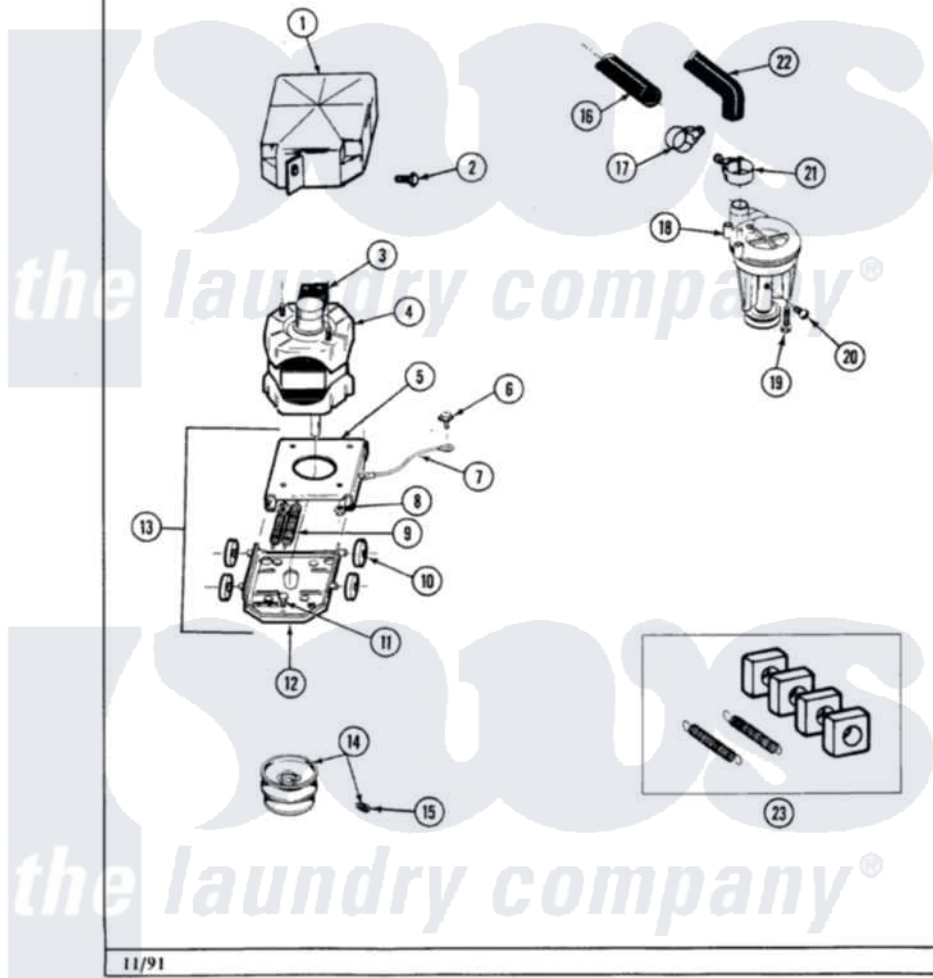

# Maytag LA211 05 - MOTOR & PUMP ASSEMBLY

Section: MOTOR & PUMP ASSEMBLY

P/N 1600021

Models: ALL MODELS

11/91

28

Maytag Residential Maytag LA211 Washer Parts Parts Diagram 05 - MOTOR & PUMP ASSEMBLY

Click on the part number to view part

Item	Original Part Number	Replaced By	Status	Part Description
1	<a href="#">215098</a>			Shield, Motor
2	213121	<a href="#">3400111</a>		Screw, 12-14 X 5/8
3	205133		Not Available	(PROD. IDNo. 2-1664-8 & 2-5463)
"	206505		Not Available	PROD. No.201664-15, & No.205463-3.
"	205132		Not Available	SWITCH, MOTOR EXTERNAL START No.201664-14,205463-4 & 201800-4
4	201805	<a href="#">12002351</a>		Motor-Drive
5	<a href="#">214956</a>			Motor Mount Assembly
6	210186	<a href="#">3370225</a>		Screw
7	<a href="#">901220</a>			Ground Wire
8	Y311426	<a href="#">3400029</a>		Nut, Adapter Plate
9	<a href="#">202718</a>			Springs, Tension
10	204998	<a href="#">205000</a>		Roller And Spring Kit 4+Spr
11	<a href="#">Y313561</a>			Screw----NA
12	<a href="#">205908</a>			Motor Mount Assembly

13	<a href="#">205999</a>		Motor Mount Assembly
14	200816	<a href="#">6-2008160</a>	Pulley- MO
15	<a href="#">Y053241</a>		Set Screw, Motor Pulley
16	214767	<a href="#">22001448</a>	Hose, Pump
17	200461	<a href="#">285655</a>	Clamp, Hose
18	202203	<a href="#">6-2022030</a>	Pump As Pa
19	<a href="#">211880</a>		Screw, HeX Head No.10 X 1/2 Inc
20	Y015408	<a href="#">22003235</a>	Screw, Bearing Insert
21	202574	<a href="#">3367052</a>	Clamp, Hose
22	<a href="#">Y212989</a>		Hose, Outer Tub To Pump
23	<a href="#">205000</a>		Roller And Spring Kit 4+Spr