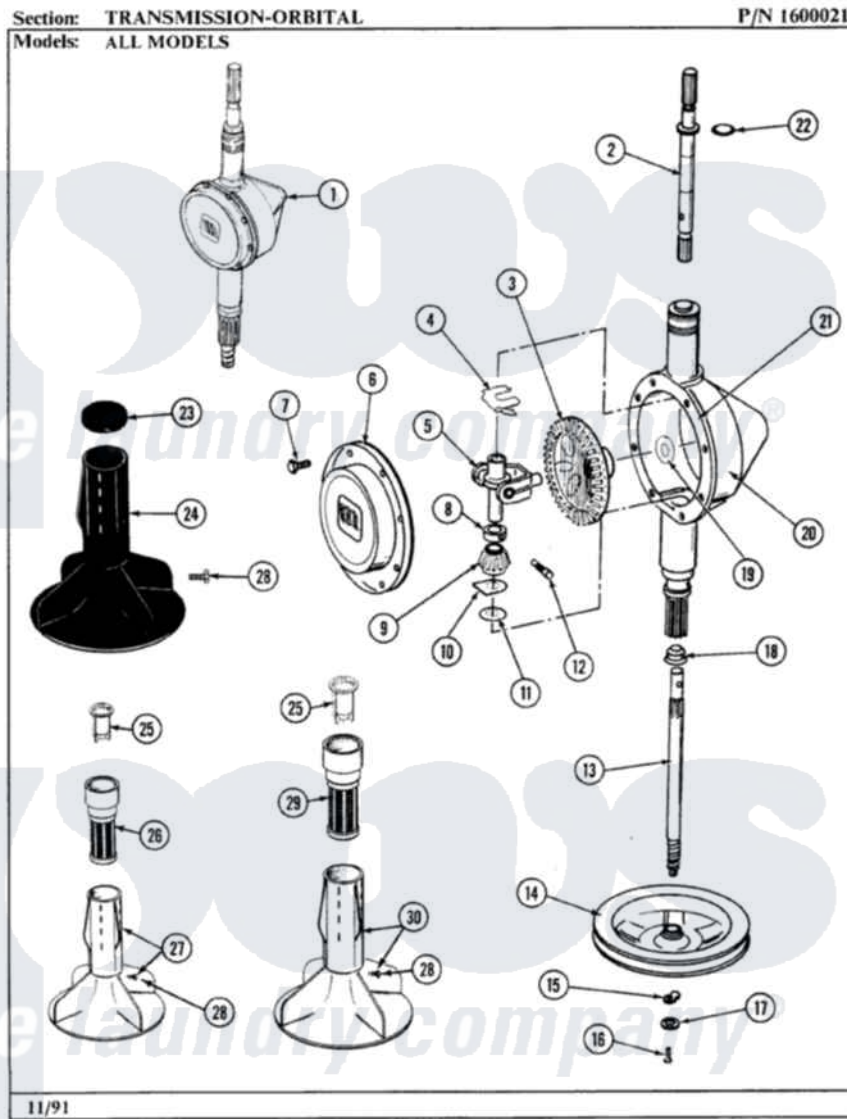

Maytag LA211 08 - TRANSMISSION-ORBITAL

24

Maytag Residential Maytag LA211 Washer Parts Parts Diagram 08 - TRANSMISSION-ORBITAL
Click on the part number to view part

Item	Original Part Number	Replaced By	Status	Part Description
1	206708	6-2097790		Transmison
2	207153	6-2097820		Kit- Shaft
3	206713	6-2067130		Gear- Beve
4	215581			Spring, Agitator Shaft
5	206685	6-2066850		Yoke
6	206628			Cover, Transmission
7	215417		Not Available	SCREW, TRANSMISSION COVER
8	215415		Not Available	COLLAR, LOWER
9	215401	W10221114		Pinion
10	215395			Plate, Clutch
11	211483	6-2114830		Washer- SP
12	Y206629			Pin, Collar
13	215411	12001451		Ctr Shaft W/Collar Andkeeper-Sha
14	211059	6-2301530		Pulley
15	211089			Lug, Stop Pulley

16	211375	681582	Screw
17	211090	22003555	Washer, Stop Lug
18	206602	207843	Lip Seal Repair Kit
19	215394		Washer, Bevel Gear
20	206625	6-2097790	Transmison
21	Y058700	675652	Adhesive
22	210690		Seal, Rubber
25	215733		Dispensing Cup
26	Y207427		Lint Filter Shallow
27	207538		Agitator W/Lock Screw
28	206478	Not Available	SCREW & WASHER FOR AGITATOR