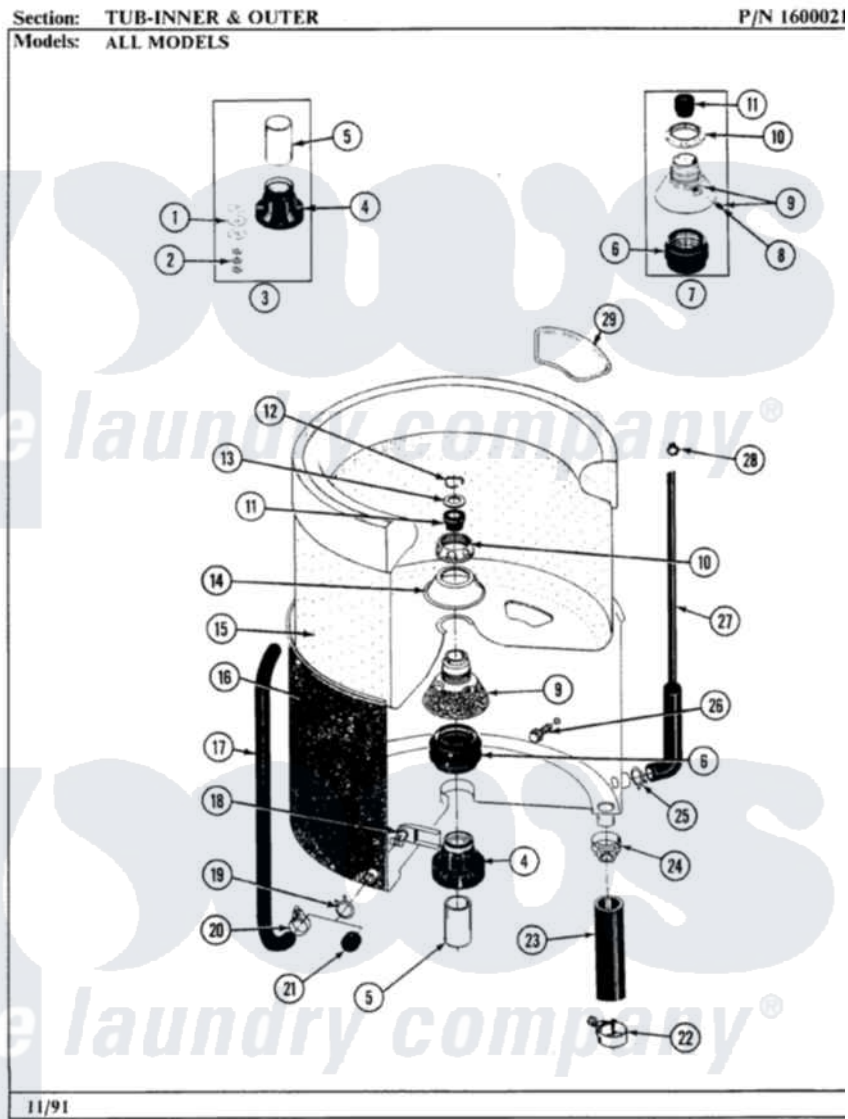

Maytag LA211 09 - TUB-INNER & OUTER

20

Maytag Residential Maytag LA211 Washer Parts Parts Diagram 09 - TUB-INNER & OUTER
 Click on the part number to view part

Item	Original Part Number	Replaced By	Status	Part Description
1	211100			Washer, Outer Tub
2	Y054867			Washer, Lock
3	204013	6-2040130		Tub Bearin
4	200824	6-2040130		Tub Bearin
5	211130			Bearing Liner, Tub Bearing
6	201537	6-2095720		Mounting S
7	204012	6-2095720		Mounting S
8	211618	22001423		Set Screw, Mounting Stem
9	202521	6-2095720		Mounting S
10	211047	6-2110472		Nut- Clamp
11	Y0A4298	6-0A57420		Seal- Agitator
12	Y015667			Retaining Ring
13	Y015666			Washer, Retaining -
14	211210			Washer, Clamping Nut
15	201523		Not Available	INNER TUB
16	205486		Not Available	PART NOT USED

18	214434		Spout, Deflector
19	214739	596669	Clamp, Manifold
20	205161	489503	Clamp
21	214725		Cap For Spout-Outer Tub
22	200461	285655	Clamp, Hose
23	Y212989		Hose, Outer Tub To Pump
24	200900	616099	Clamp
25	211641		Clamp, 1-1/16"
26	200744	W10175939	Bolt
"	205254	W10175938	Bolt
27	212942	22001619	Tube, Water Level Switch
28	410296	596669	Clamp, Manifold