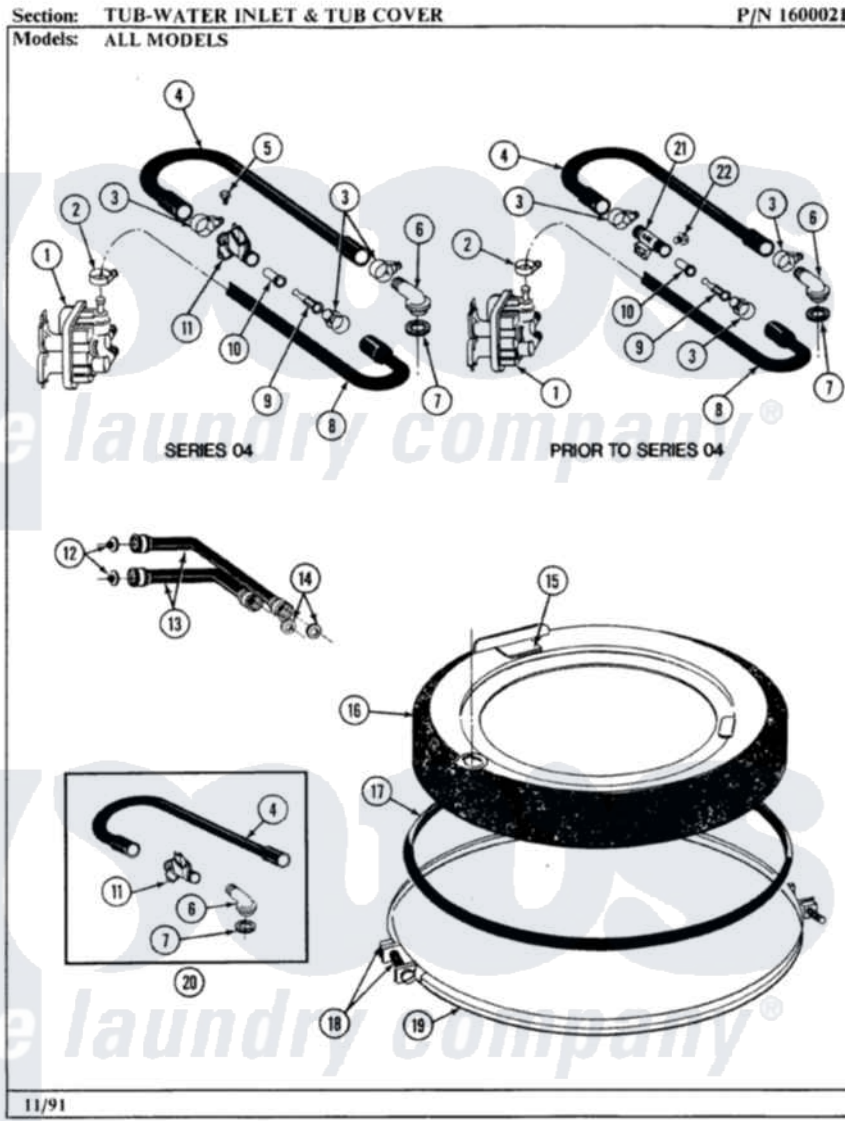

Maytag LA211 10 - TUB-WATER INLET & TUB COVER

18

Maytag Residential Maytag LA211 Washer Parts Parts Diagram 10 - TUB-WATER INLET & TUB COVER
 Click on the part number to view part

Item	Original Part Number	Replaced By	Status	Part Description
1	205613			Water Valve
2	201575			Clamp, Hose
3	202515	596669		Clamp, Manifold
4	Y215234			Hose, Injector Fill
5	312620			Screw, Sems
6	215235			Tube, Injector
7	215233			Seal For Injector Tube
8	213013			Hose, Injector
9	213015			Nozzle, Injector
10	213016	216201		Nozzle
11	215447			Sleeve For Injector
12	200961	12001413		Strainer And Washer Kit
13	202860			Inlet Hose Assembly
14	Y013783			Washer, Inlet Hose
15	215232			Bumper, Unbalance
16	206380		Not Available	COVER, TUB

17	211232		Seal, Tub Cover
18	205529		Nut And Bolt Kit For Tub Clam
19	200846		Clamp - Tub Cover
20	206683	206680	Water Injector Assembly
21	213057	22213057	Sleeve- In
22	Y310632	1163839	Screw