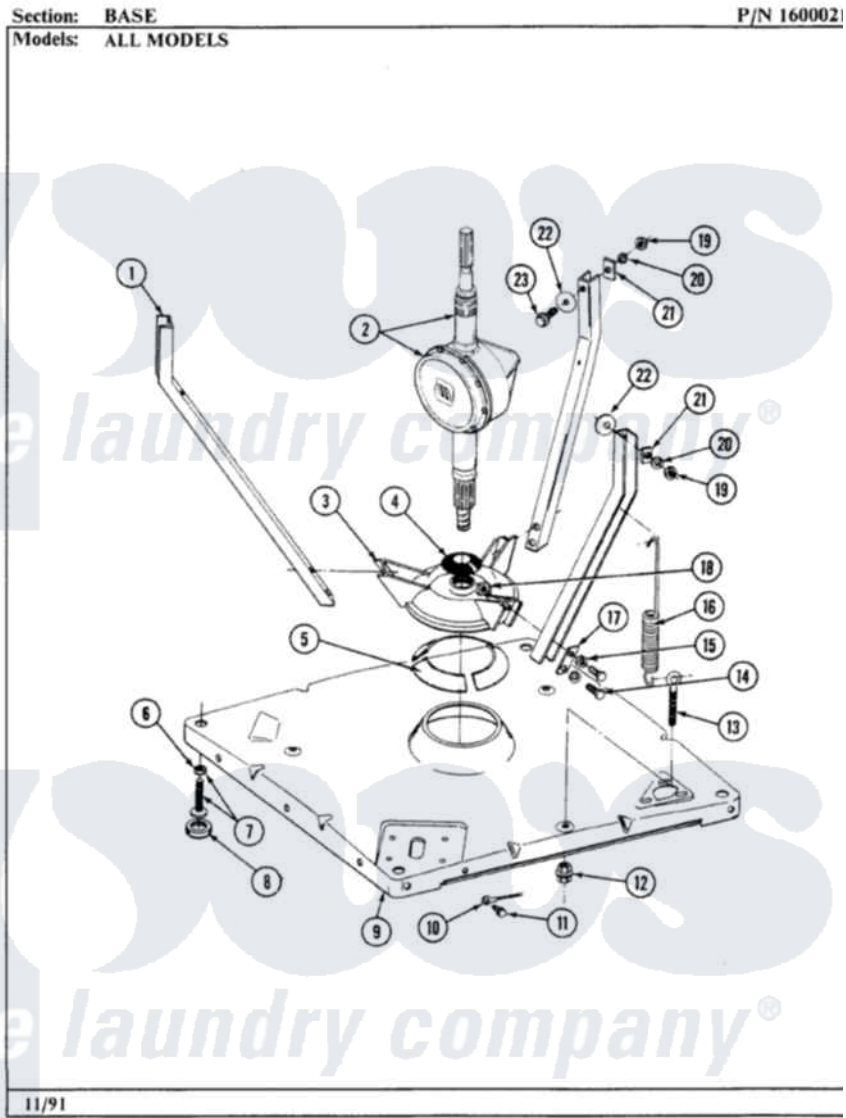

# Maytag LA211S 01 - BASE

26

Maytag [Residential Maytag LA211S Washer Parts](#) Parts Diagram 01 - BASE  
 Click on the part number to view part

Item	Original Part Number	Replaced By	Status	Part Description
1	213100		Not Available	PART NOT USED
2	206708	<a href="#">6-2097790</a>		Transmison
3	<a href="#">203725</a>			Damper W/Bolt And Clip
4	211028	<a href="#">22001586</a>		Deflector, Water
5	<a href="#">203956</a>			Damper Pad Kit
6	<a href="#">210385</a>			Lock Nut For Adjustable Leg
7	Y302699	<a href="#">22003428</a>		Leg, Adjustable
8	<a href="#">210684</a>			Foot, Adjustable Leg
9	<a href="#">203274</a>			Base With Damper Pads
10	<a href="#">204807</a>			Ground Wire, Supp. Plte To Top Cover
11	210186	<a href="#">3370225</a>		Screw
12	<a href="#">211949</a>			Nut, Adjustment Eyebolt
13	213120	<a href="#">216416</a>		Bolt, Eye/Centering Spring
14	<a href="#">Y015627</a>			Screw- Hex
15	911852	<a href="#">486009</a>		Lockwasher
16	<a href="#">213054</a>			Centering Spring - 3 Used

17	<a href="#">213073</a>		Washer, Double Brace
18	<a href="#">Y052785</a>		Nut, Brace To Damper
19	<a href="#">Y052734</a>		Nut, Carrage Bolts And Bracket
20	<a href="#">Y054867</a>		Washer, Lock
21	212979	Not Available	WASHER, TUB BRACE
22	<a href="#">211100</a>		Washer, Outer Tub
23	200744	<a href="#">W10175939</a>	Bolt
"	205254	<a href="#">W10175938</a>	Bolt