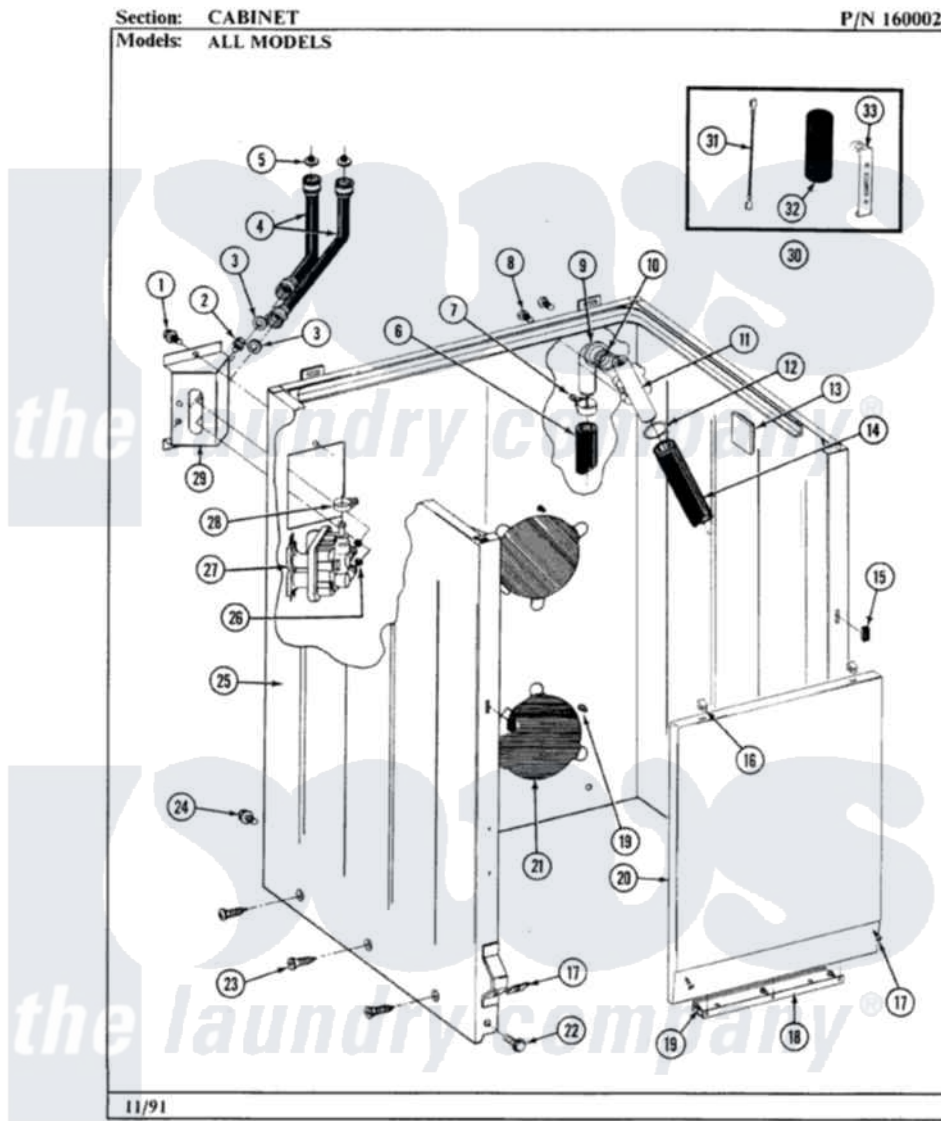

Maytag LA211S 02 - CABINET

16

Maytag [Residential Maytag LA211S Washer Parts](#) Parts Diagram 02 - CABINET
Click on the part number to view part

Item	Original Part Number	Replaced By	Status	Part Description
1	212276	W10116760		Screw
2	Y313561			Screw---NA
3	Y013783			Washer, Inlet Hose
4	202860			Inlet Hose Assembly
5	200961	12001413		Strainer And Washer Kit
6	215279	22003410		Hose, Drain
7	200461	285655		Clamp, Hose
8	Y014874			Screw, Idler Arm And Sleeve
9	214764	208847		Elbow
10	214765			Gasket, Siphon Break
11	206638			Siphon Break
12	200461	285655		Clamp, Hose
13	215058			Pad, Cabinet Bumper
14	214767	22001448		Hose, Pump
15	214376	22002331		Spacer, Front Panel
16	212982	22001650		Fastener, Spring

17	204439		Screw And Fstner Assembly
18	213846		Guard, Belt
19	211294	90767	Screw, 8A X 3/8 HeX Washer Head Tapping
20	212998L	Not Available	FRONT PANEL-ALMOND
21	211878	Not Available	PLATE, ACCESS
22	213122	27001200	Screw
23	213007		Xfor Cabinet See Cabinet, Back
24	213121	3400111	Screw, 12-14 X 5/8
26	214337	96160	Screen
27	205613		Water Valve
28	201575		Clamp, Hose
29	214812	22002361	Bracket, Water Valve
30	206103		Capacitor Kit
31	203237		No.17 Wire With Terminal
32	Y200832		Capacitor
33	211149		Clip, Capacitor