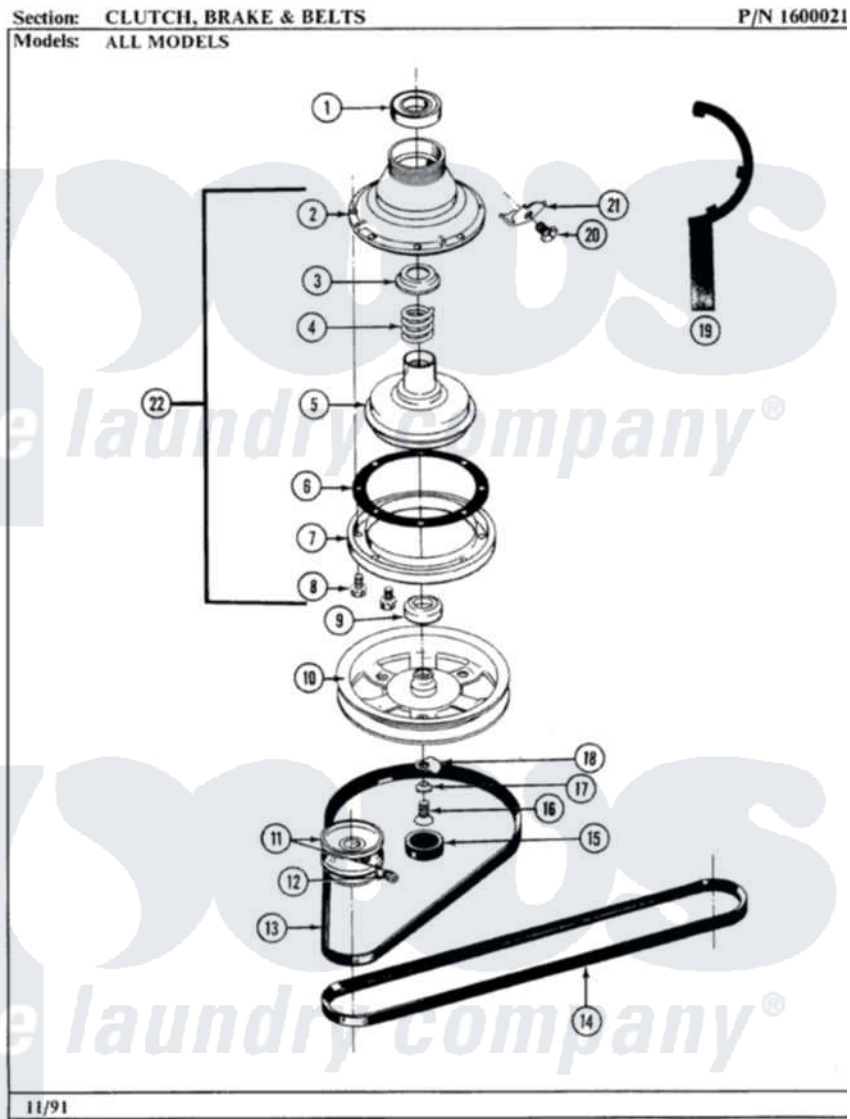

Maytag LA211S 03 - CLUTCH, BRAKE & BELTS

30

Maytag Residential Maytag LA211S Washer Parts Parts Diagram 03 - CLUTCH, BRAKE & BELTS
 Click on the part number to view part

Item	Original Part Number	Replaced By	Status	Part Description
1	Y200720	22003441		Bearing, Rear
2	211045	6-2011900		Brake Asse
3	211039	6-2011900		Brake Asse
4	211041	6-2011900		Brake Asse
5	201126	6-2011900		Brake Asse
6	211042	6-2011900		Brake Asse
7	211043	6-2011900		Brake Asse
8	211000			SCREW, BRAKE DRUM (HEX HEAD)
9	200835			Bearing, Brake Rotor
10	211059	6-2301530		Pulley
11	200816	6-2008160		Pulley- MO
12	Y053241			Set Screw, Motor Pulley
13	211125			V Belt, Drive Pulley
14	211124			Part Not Used
15	211038		Not Available	CAP, OIL RETAINER
16	211375	681582		Screw

17	211090	22003555	Washer, Stop Lug
18	211089		Lug, Stop Pulley
19	Y038315	038315	Tool
20	213326		Bolt, Sems Retaining Clip
21	213325		Clip, Retaining
22	201190	6-2011900	Brake Asse