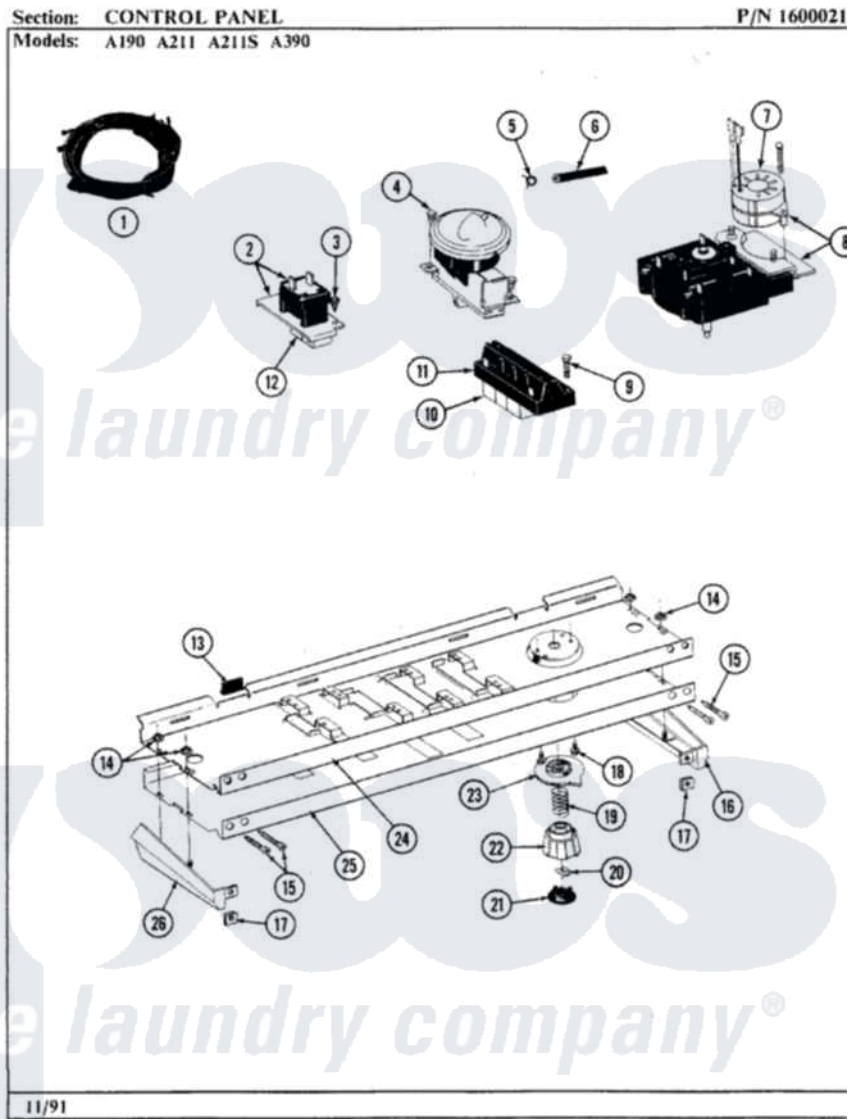

# Maytag LA211S 04 - CONTROL PANEL

4

Maytag Residential Maytag LA211S Washer Parts Parts Diagram 04 - CONTROL PANEL  
 Click on the part number to view part

| Item | Original Part Number   | Replaced By               | Status        | Part Description                                |
|------|------------------------|---------------------------|---------------|---|
| 1    | <a href="#">206231</a> |                           |               | Wire Harness                                    |
| 3    | 211168                 | <a href="#">W10139210</a> |               | Screw, 8-18 X 5/16                              |
| 4    | 206222                 |                           | Not Available | INFINITE WATER LEVEL SWITCH                     |
| 5    | 410296                 | <a href="#">596669</a>    |               | Clamp, Manifold                                 |
| 6    | 212942                 | <a href="#">22001619</a>  |               | Tube, Water Level Switch                        |
| 7    | 205033                 | <a href="#">22205033</a>  |               | Motor- Tim                                      |
| 8    | 206236                 |                           | Not Available | TIMER   |
| 9    | 213117                 | <a href="#">67006908</a>  |               | Screw, Ice Rack                                 |
| 10   | <a href="#">215211</a> |                           |               | Button For Switch                               |
| 11   | <a href="#">206216</a> |                           |               | Water Temperature Switch                        |
| 13   | <a href="#">214897</a> |                           |               | Pad, Control Panel                              |
| 14   | <a href="#">214872</a> |                           |               | Palnut, End Cap Note: Nut, Lamp Holder          |
| 15   | <a href="#">210932</a> |                           |               | Screw, No.8 X 9/16 Ctsk Note: Screw, Inlet Duct |
| 16   | <a href="#">214816</a> |                           |               | End Cap F/Control Panel-RH                      |